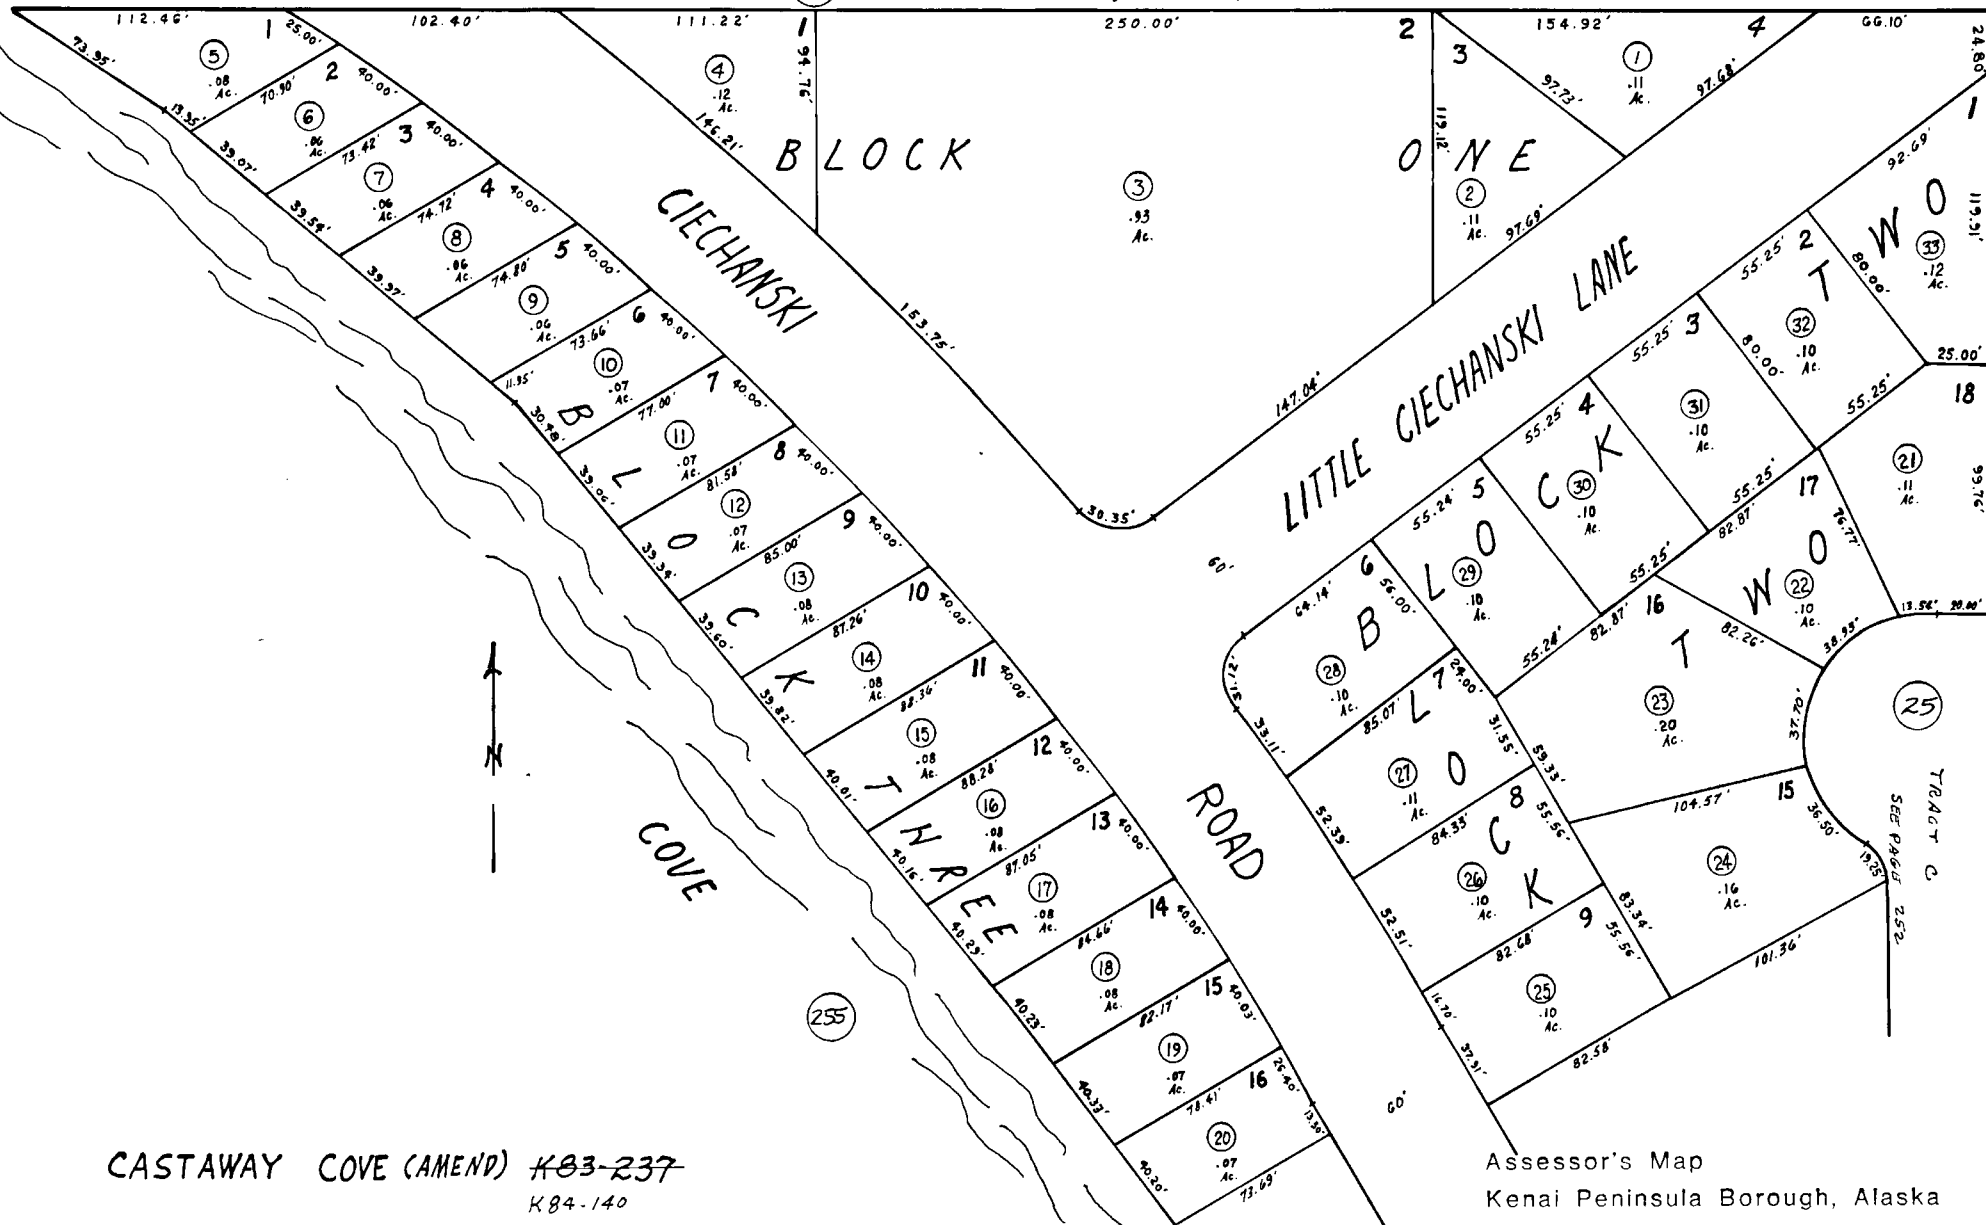

PTN. GOV'T. LOT 8

25

SEC. 19, T5N, R10W, S.M.

55-251

CASTAWAY COVE (AMEND) K83-237
K84-140

Assessor's Map
Kenai Peninsula Borough, Alaska

NOTE - Assessor's Block Numbers Shown in Ellipses
Assessor's Parcel Numbers Shown in Circles