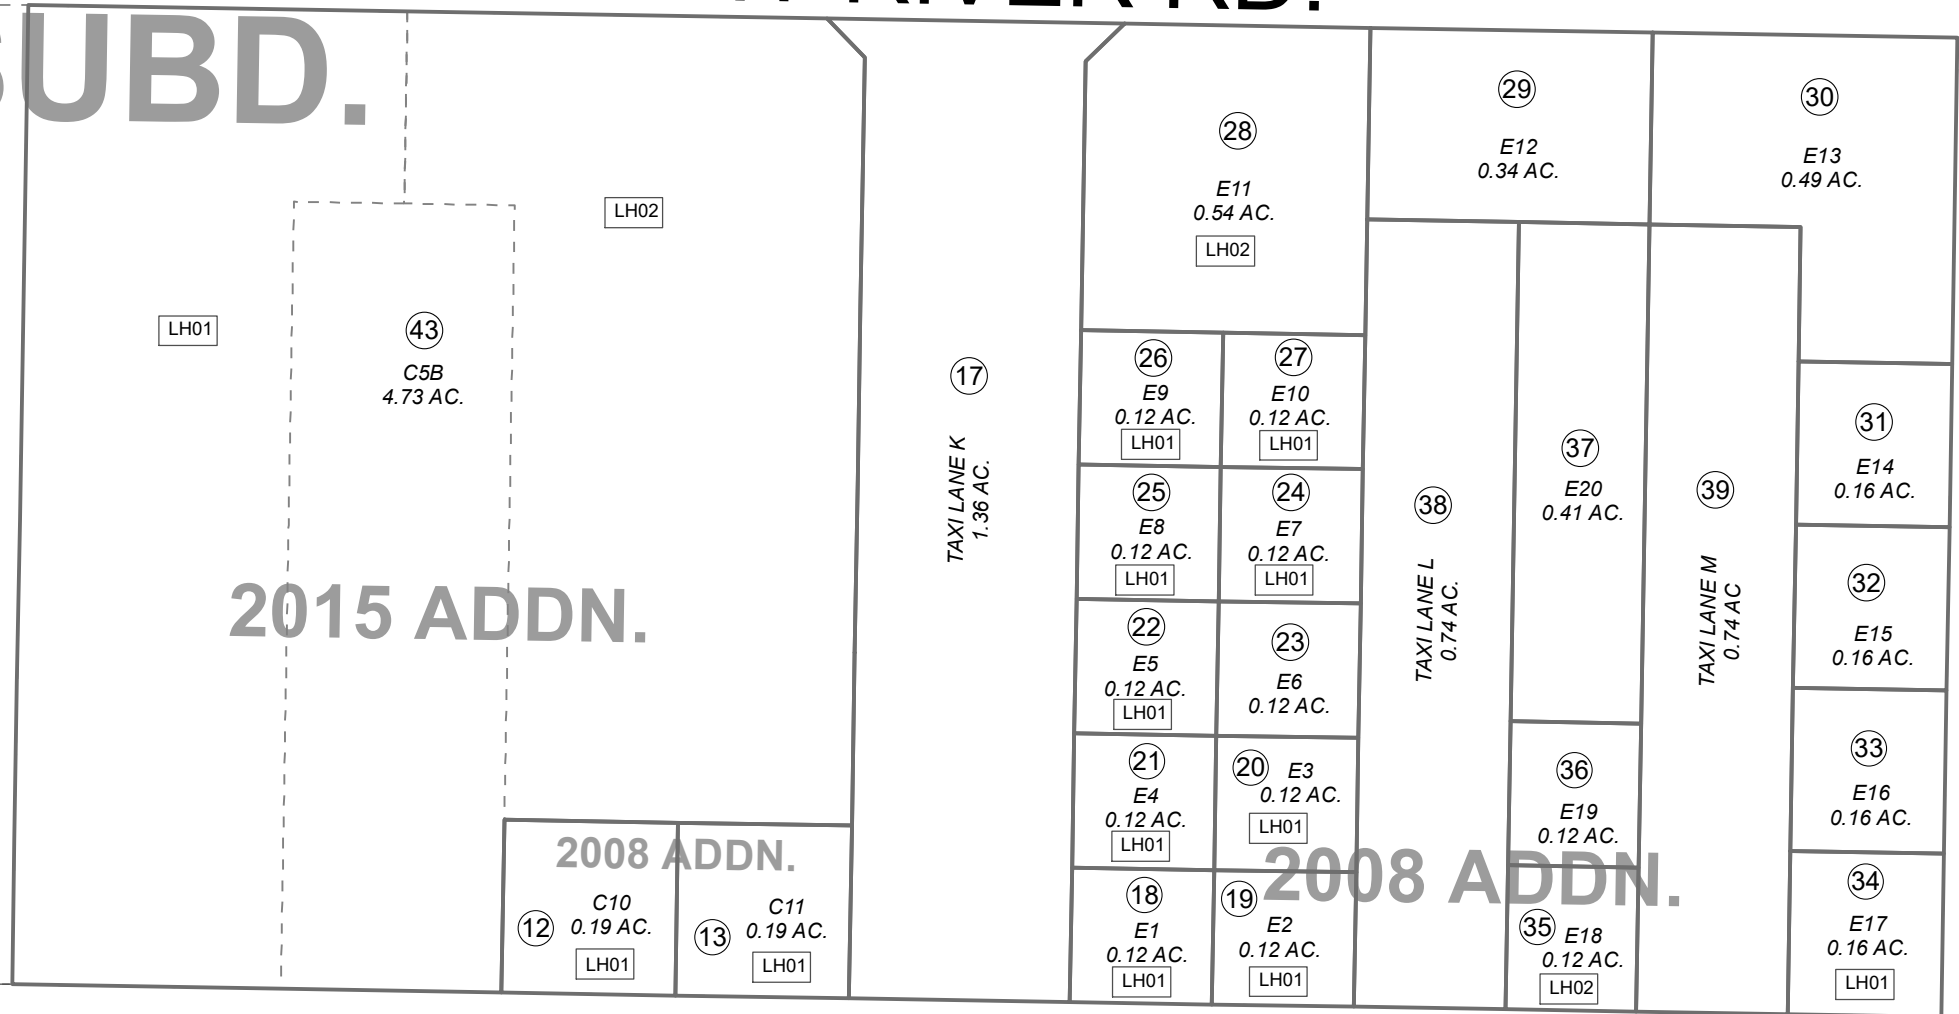

340

FUNNY RIVER RD.

LOT SUBD.

341

341

NOTE: LEASEHOLD ESTATES EXIST ON PARCELS 12, 13, 18-27, 28, 34, 35, 43

340

0 50 100 Feet

FEBRUARY 4, 2022

For 2022 assessment roll		
Delete	Add	Revise
To		27
	(ADDED LEASEHOLD)	

Assessor's Map
Kenai Peninsula Borough

- SOLDOTNA AIRPORT LEASE LOT 2008 ADDN KN2009013
- SOLDOTNA AIRPORT LEASE LOT 2010 REPLAT KN2011016
- SOLDOTNA AIRPORT LEASE LOT 2011 REPLAT KN2011042
- SOLDOTNA AIRPORT LEASE LOT 2014 ADDN KN2014054
- SOLDOTNA AIRPORT LEASE LOT 2015 ADDN KN2015091

This map is prepared for Kenai Peninsula Borough Assessing Dept. use only and is not intended for conveyance nor is it a survey.

Note- Assessor's block Numbers Shown in Ellipses
Assessor's Parcel Numbers Shown in Circles