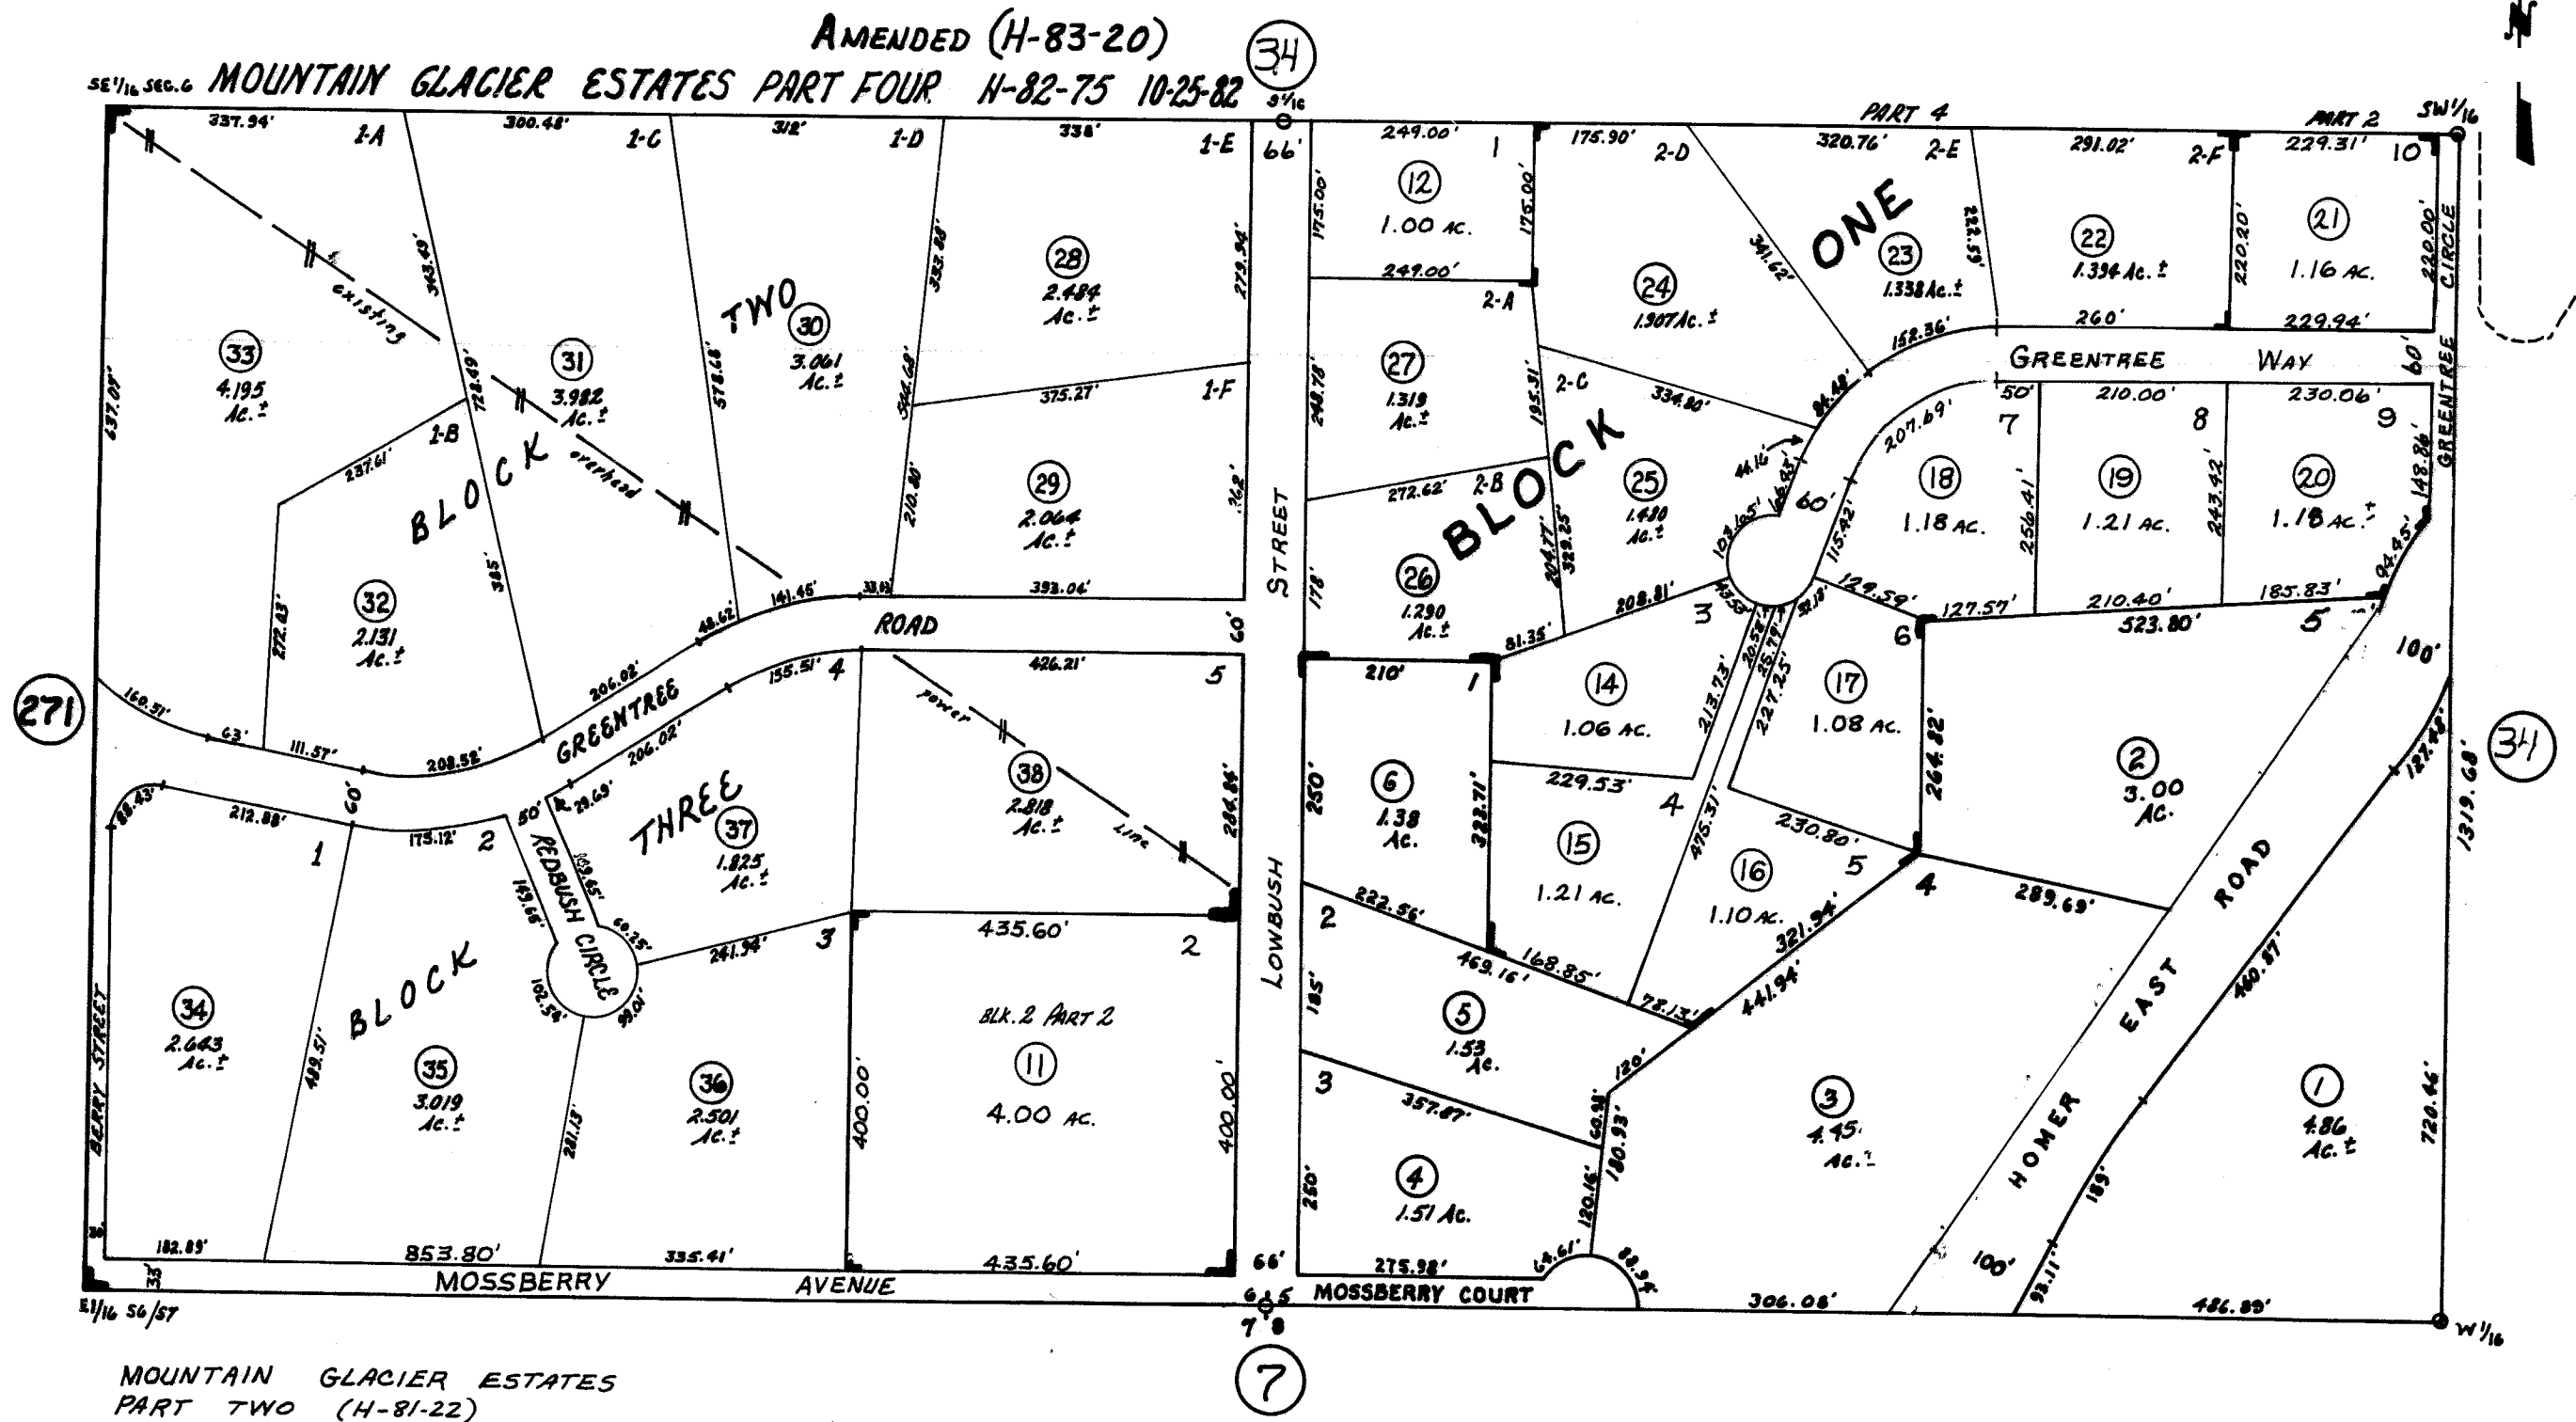

SW 1/4 SW 1/4 SEC. 5, SE 1/4 SE 1/4 SEC. 6, T55, R11W, S.M.

172-27

MOUNTAIN GLACIER ESTATES
H-78-106

Assessor's Map
Kenai Peninsula Borough, Alaska

NOTE - Assessor's Block Numbers Shown in Ellipses
Assessor's Parcel Numbers Shown in Circles