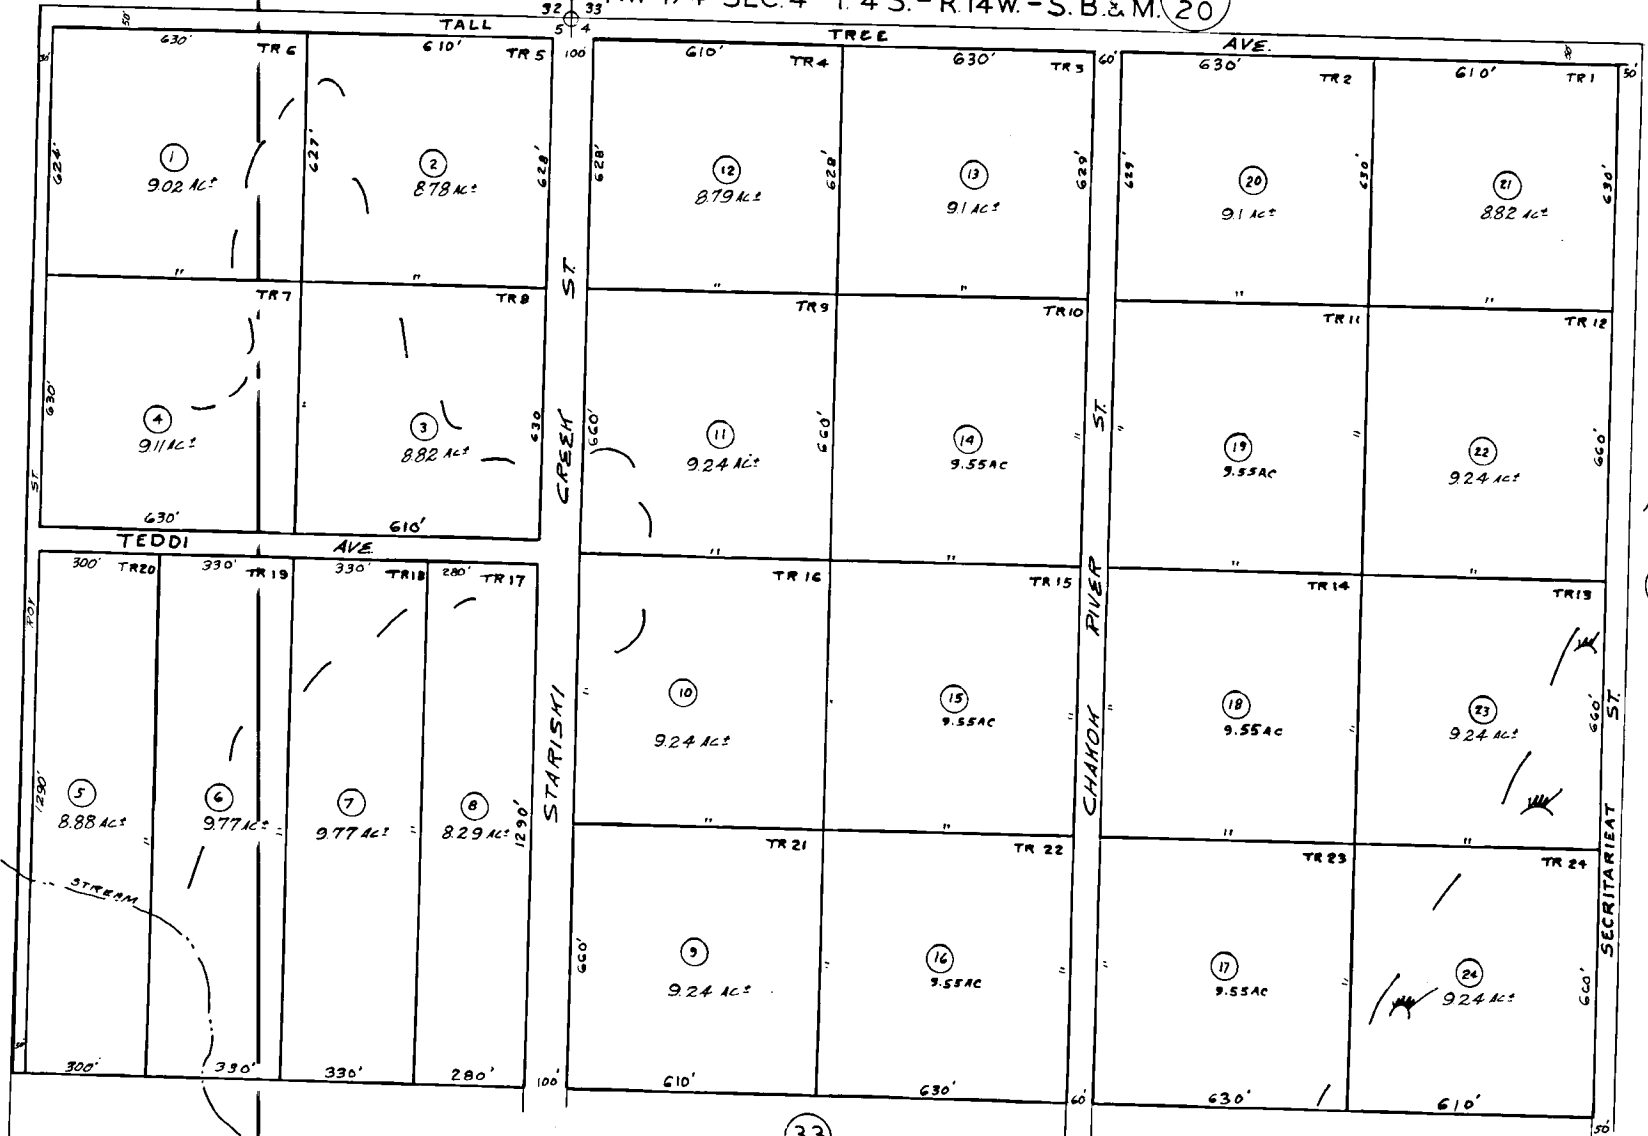

E 1/2 NE 1/4 SEC. 5 NW 1/4 SEC. 4 - T. 4 S. - R. 14 W. - S. B. & M.

159
20

165-32

APPROX. LOCATION OF SWAMP

HAATH ACRES SUB 76-27

Kenai Peninsula Borough, Alaska

NOTE - Assessor's Block Numbers Shown in Ellipses
Assessor's Parcel Numbers Shown in Circles