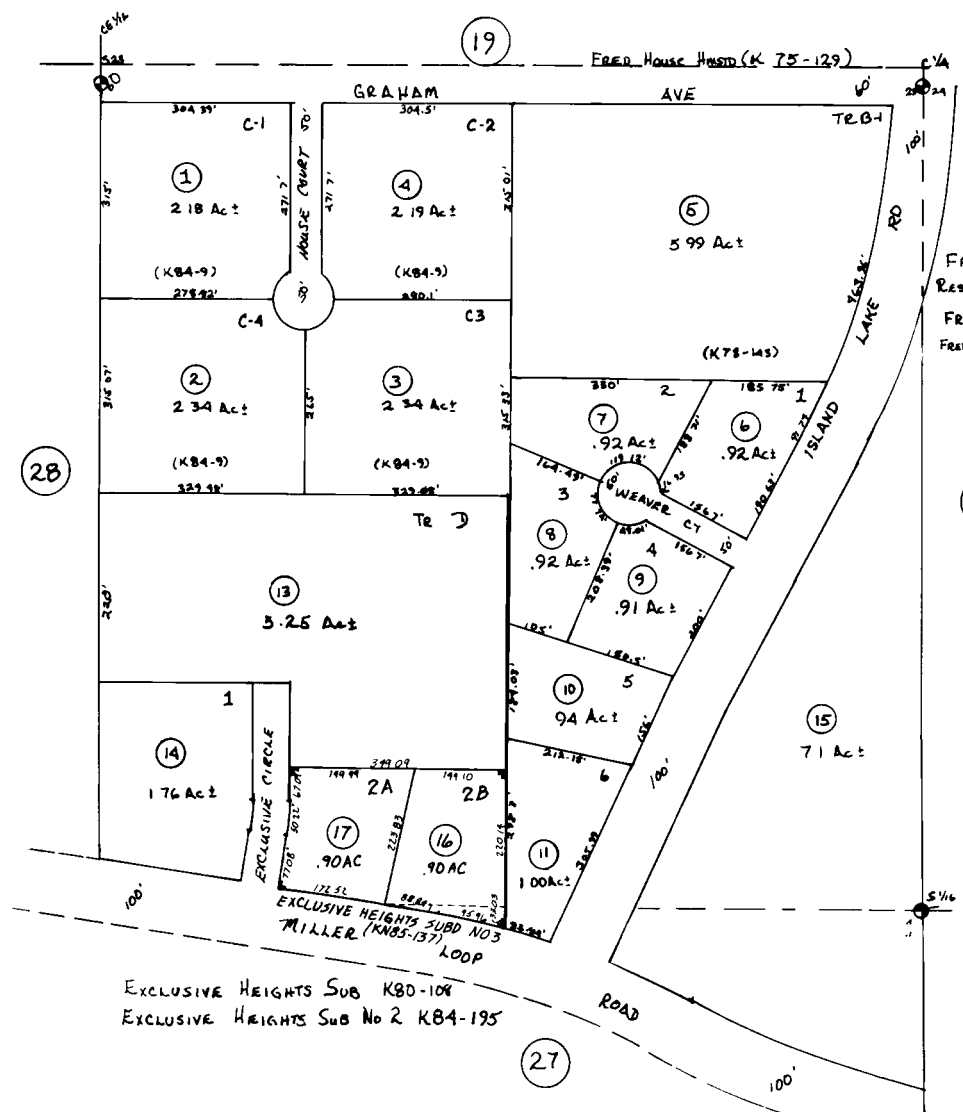

T7N R12W SEC 23 PTN SE1/4

FRED House HmSTD 76-54
 RESUB TR B F House HmSTD K78-143
 FRED House HmSTD SUB No2 K84-9
 FRED House HmSTD No5 RESUB TR B-2 K85-25

EXCLUSIVE HEIGHTS SUB KBD-104
 EXCLUSIVE HEIGHTS SUB NO 2 KBA-195

Assessor's Map
 Kenai Peninsula Borough, Alaska

NOTE - Assessor's Block Numbers Shown in Ellipses
 Assessor's Parcel Numbers Shown in Circles