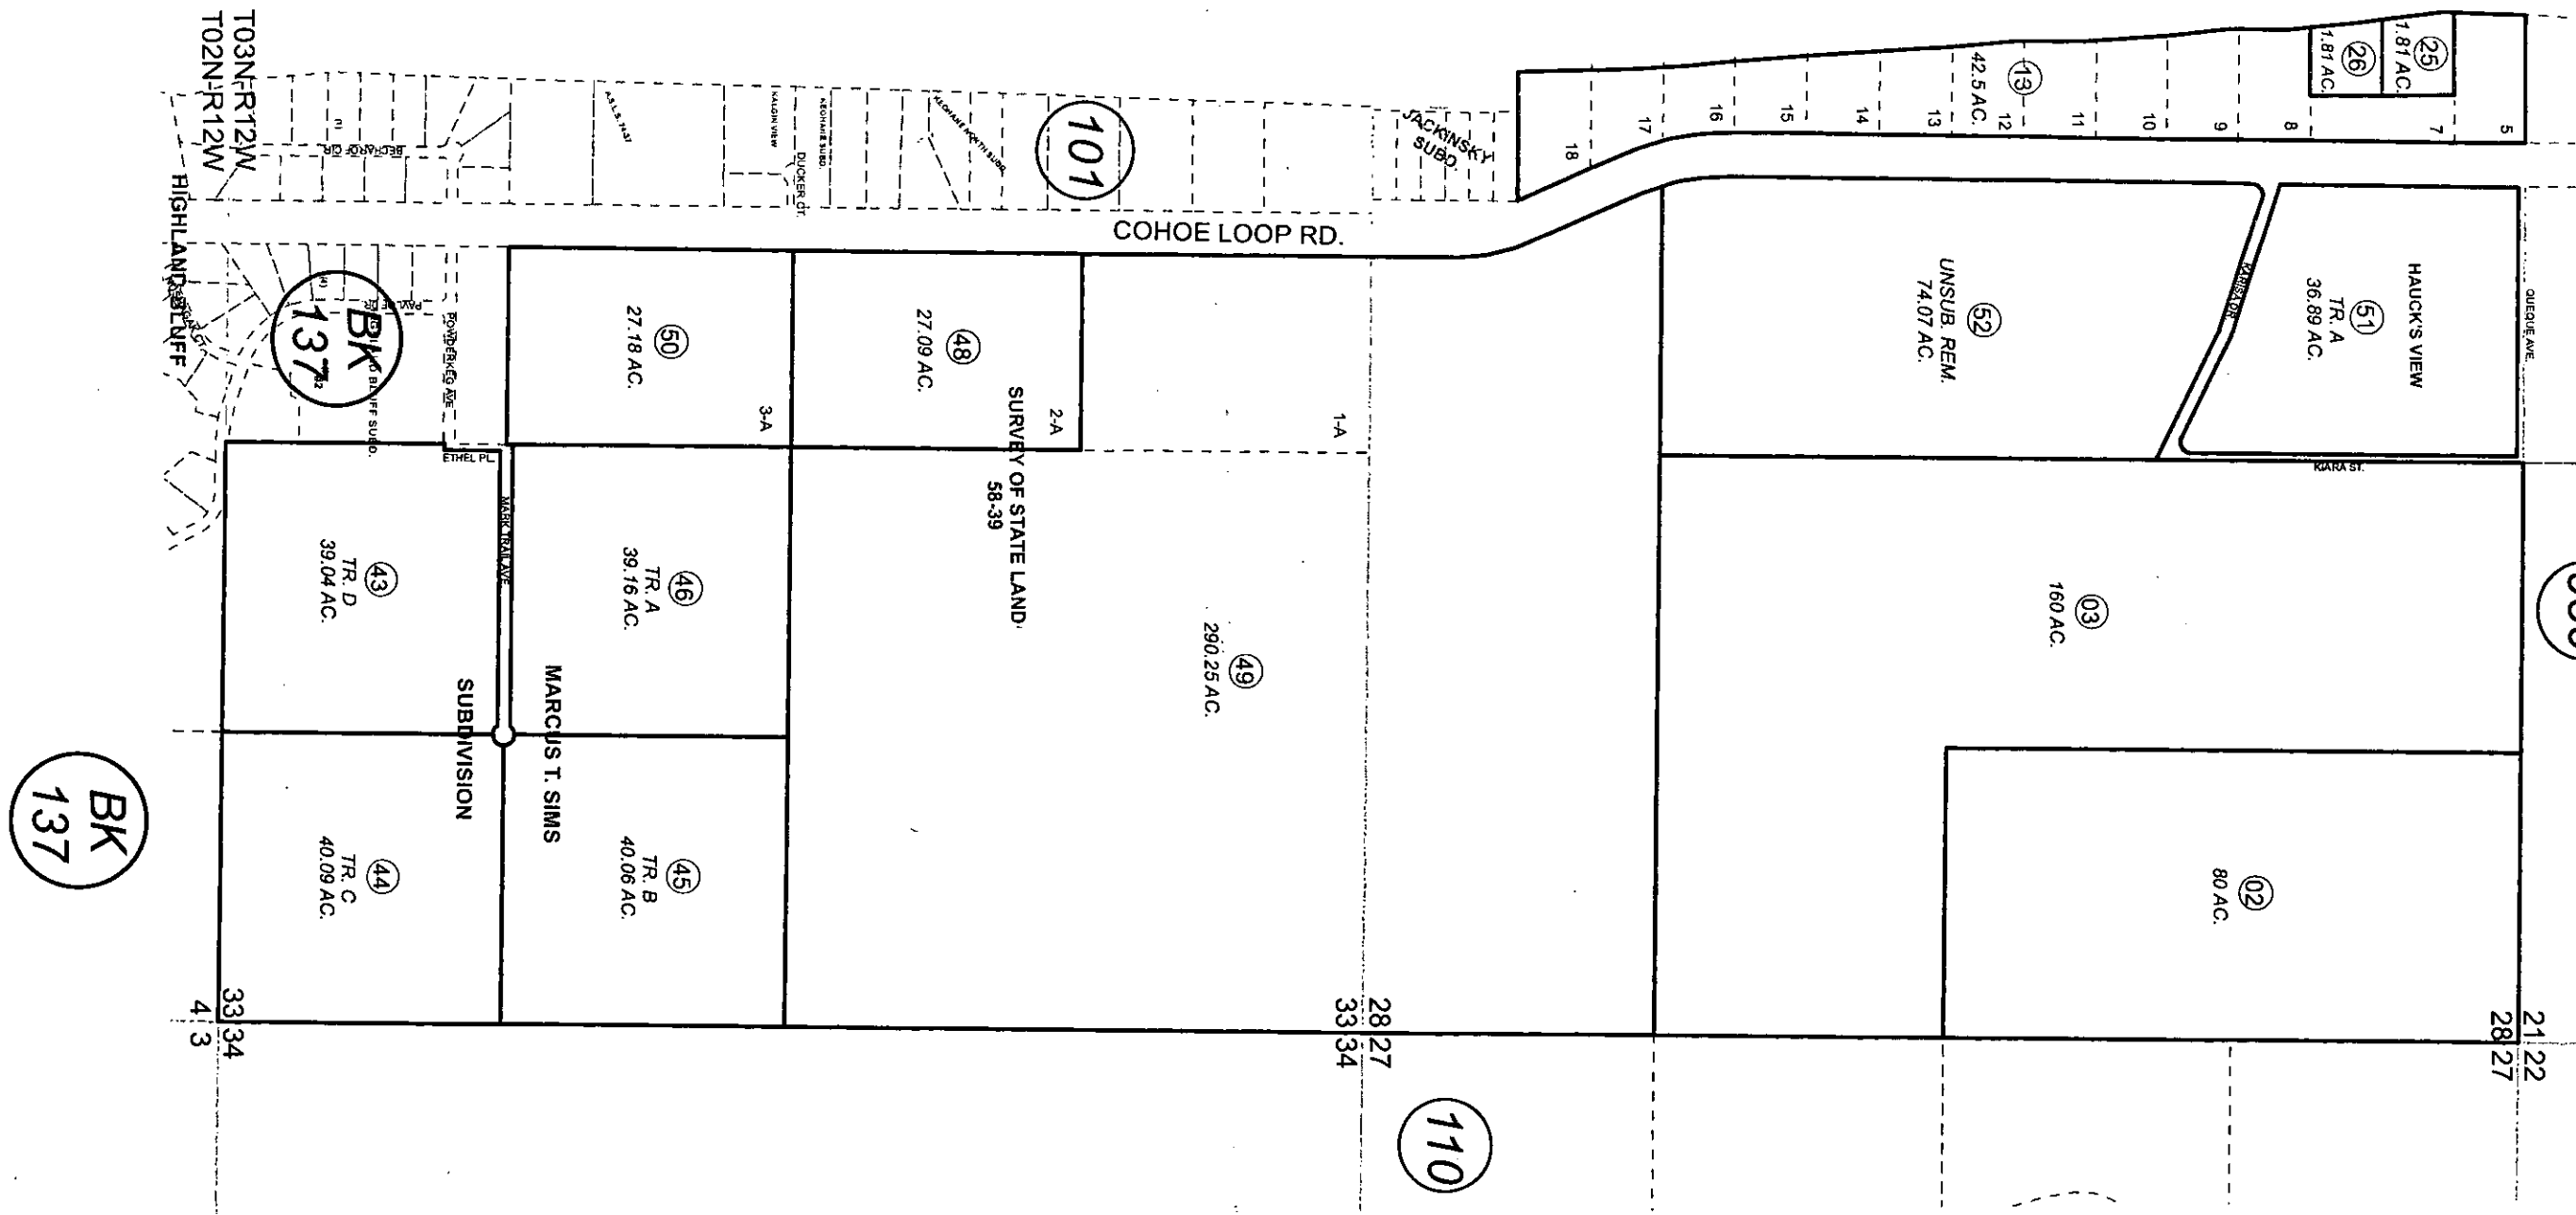

Cook Inlet

OCTOBER 21, 2011

For 2012 assessment roll		
Delete	Add	Revise
	To	
31	51,52	

1" = 800 feet

Assessor's Map
Kenai Peninsula Borough

MARCUS T SIMS SUB KN0870056
HAUCK'S VIEW KN2011054

Note- Assessor's block Numbers Shown in Ellipses
Assessor's Parcel Numbers Shown in Circles

This map is prepared for Kenai Peninsula Borough Assessing Dept. use only and is not intended for conveyance nor is it a survey.