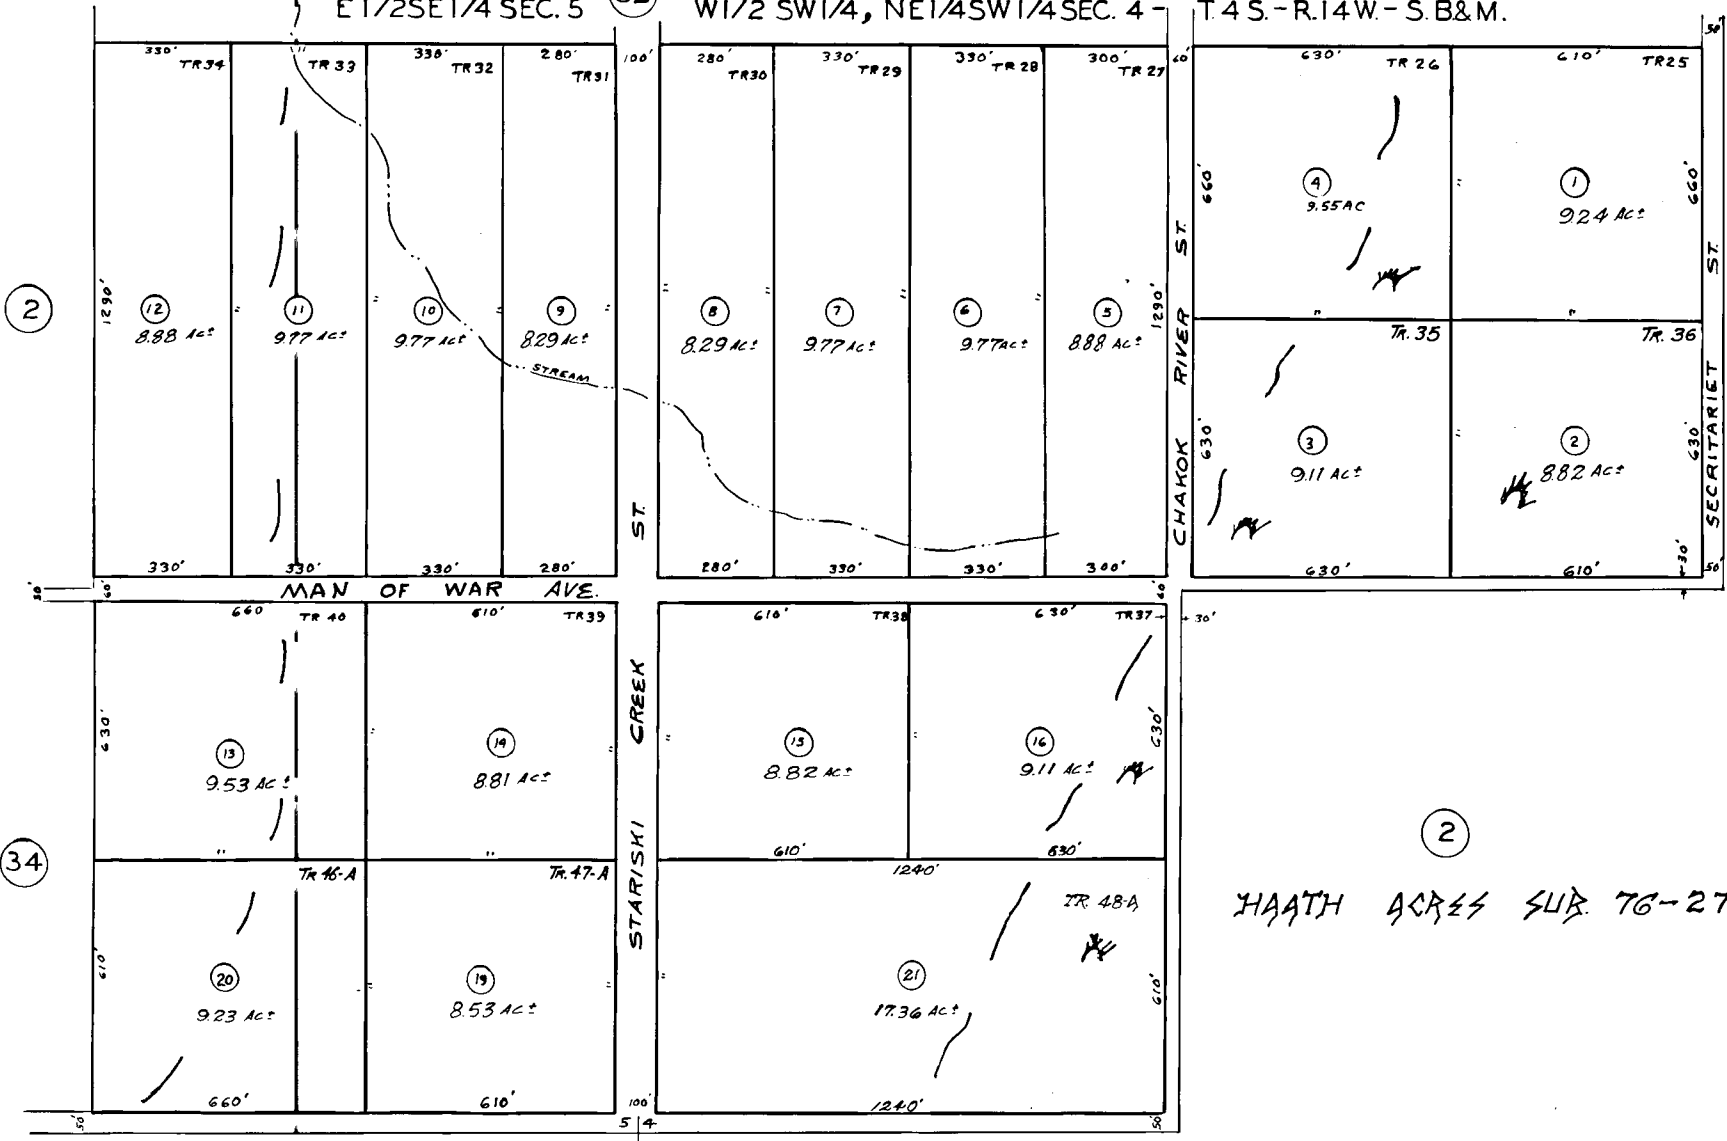

E 1/2 SE 1/4 SEC. 5

32

W 1/2 SW 1/4, NE 1/4 SW 1/4 SEC. 4

T. 4 S. - R. 14 W. - S. B & M.

2
HAATH ACRES SUB 76-27

APPROX. LOCATION OF SWAMP

Kenai Peninsula Borough, Alaska

NOTE - Assessor's Block Numbers Shown in Ellipses
Assessor's Parcel Numbers Shown in Circles