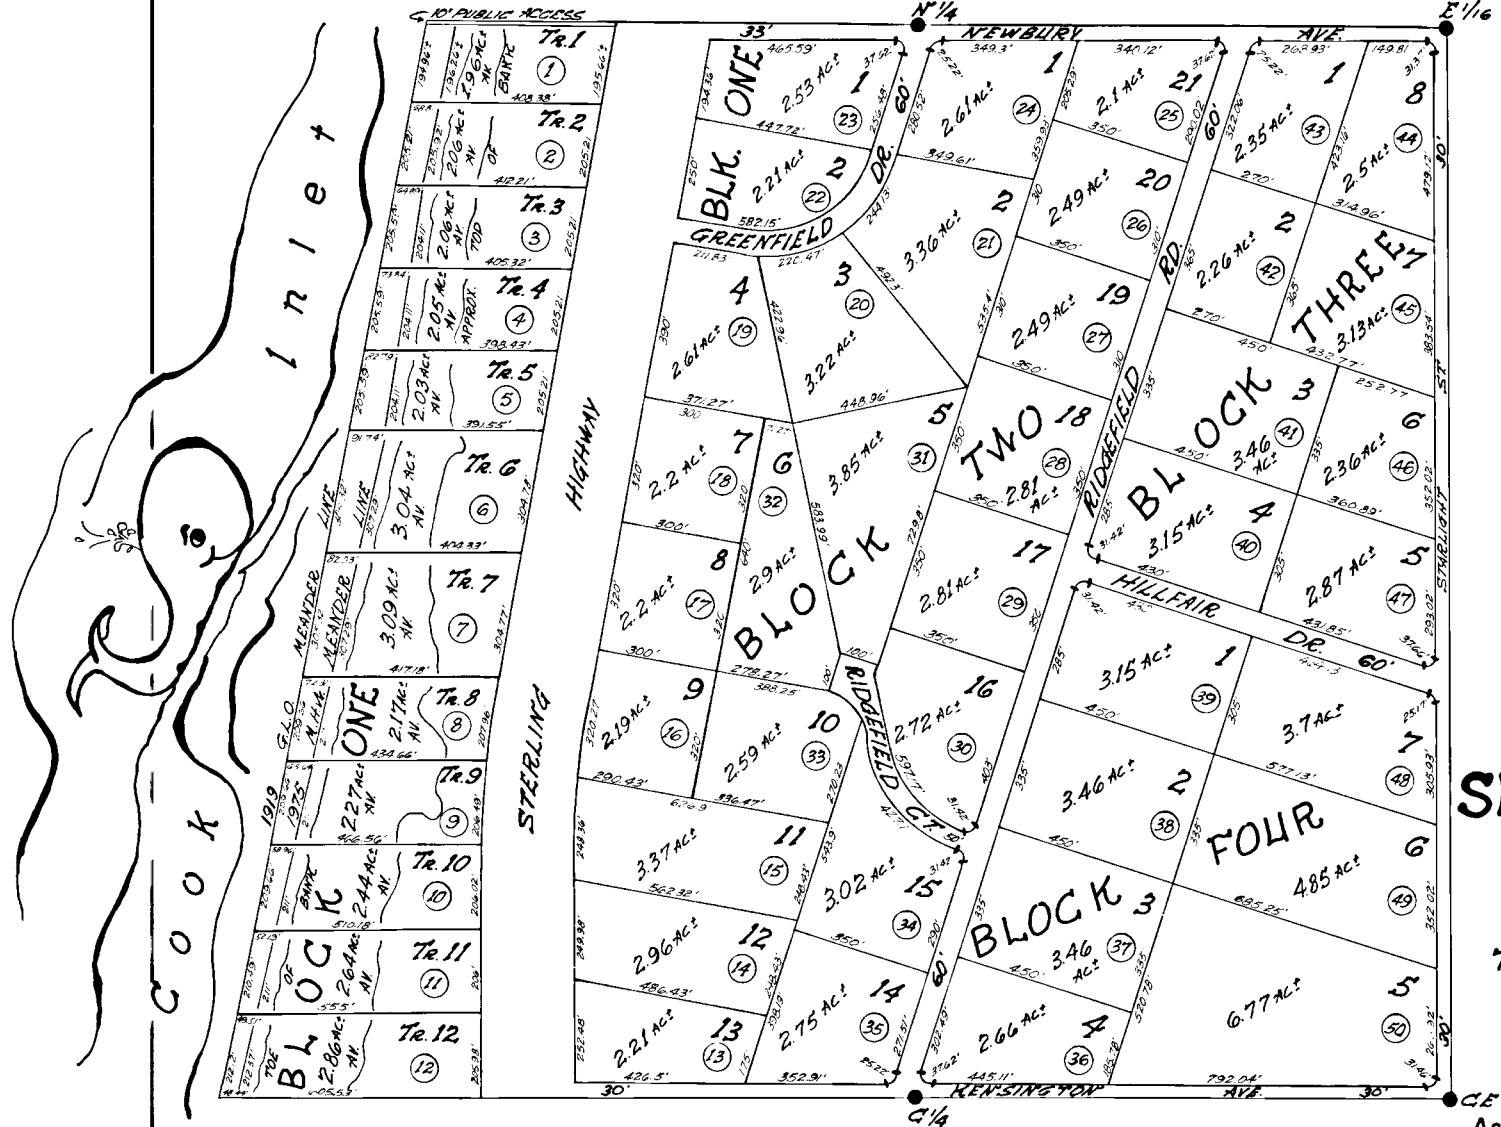

8
LOTS 1, 2 & W 1/2 NE 1/4 SEC. 32, T. 2 S, R. 14 W, S. M.

159-44

8

SEACLIFF SUB

UNIT 1 & 2

76-106 76-107

Assessor's Map
Kenai Peninsula Borough, Alaska

8

NOTE - Assessor's Block Numbers Shown in Ellipses
Assessor's Parcel Numbers Shown in Circles