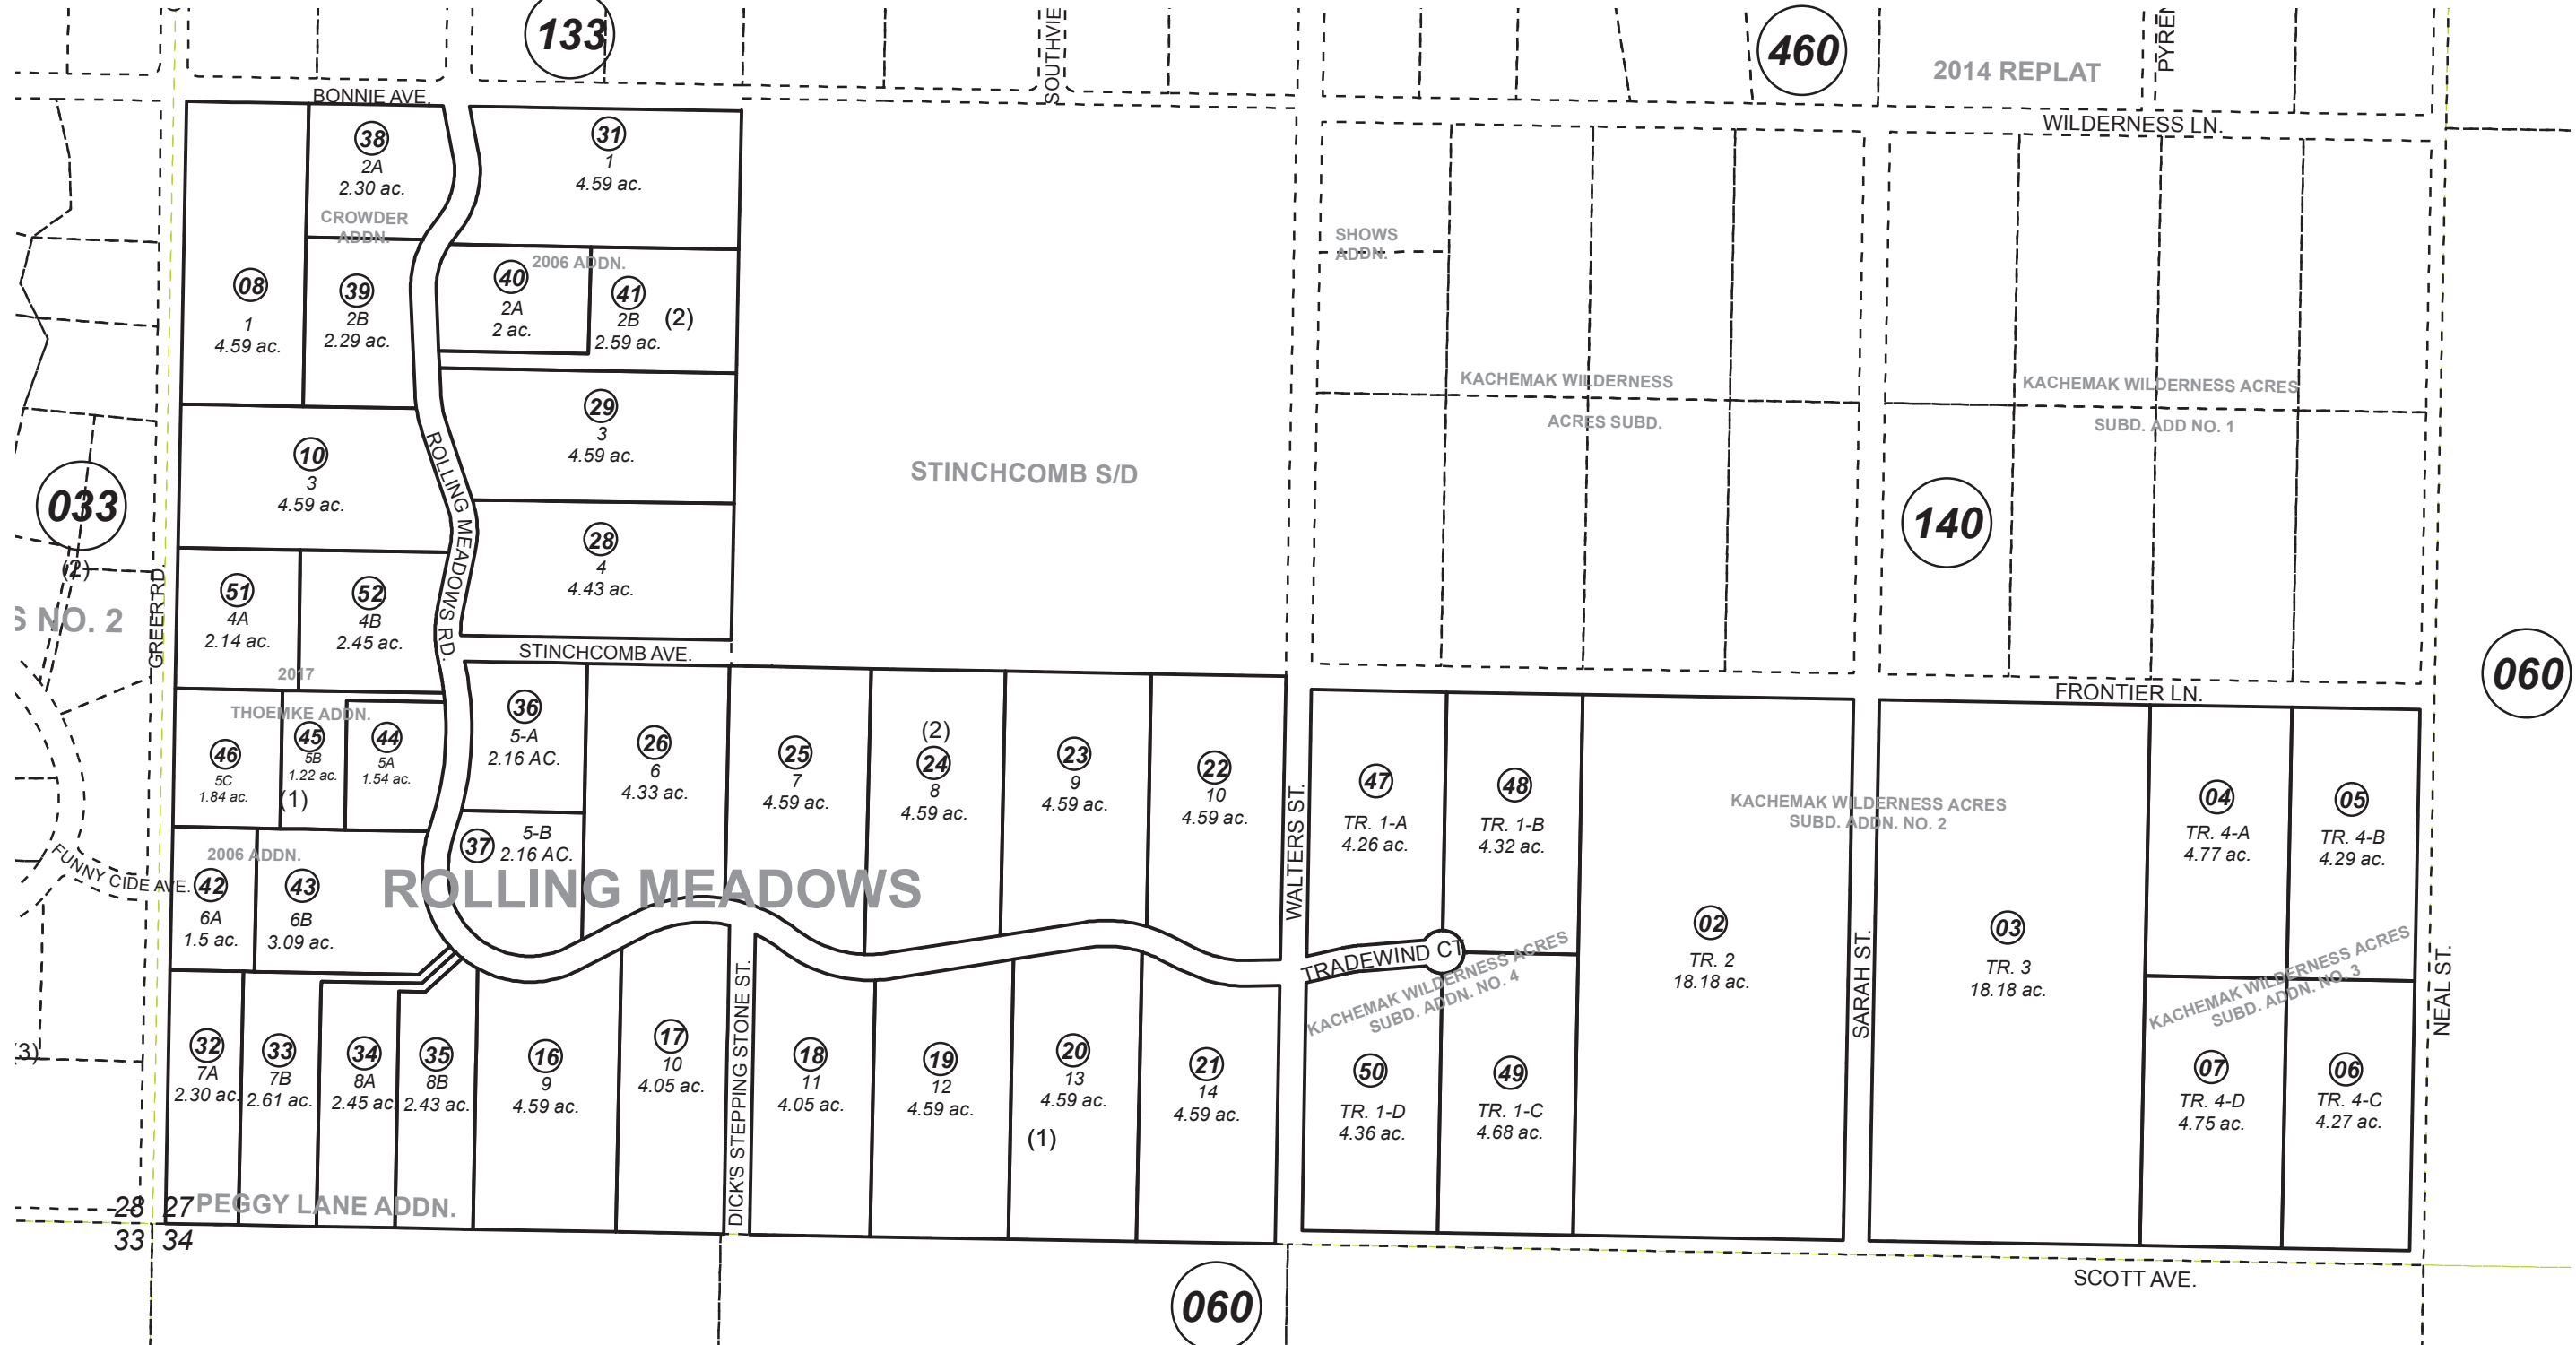

POR S1/2 SEC. 27, T05S, R12W, S.M.

172-450

DECEMBER 20, 2017

For 2018 assessment roll		
Delete	Add	Revise
To		
11	51,52	

060

KACHEMAK WILDERNESS ACRES SUB ADDN NO 2 HM0770040
 KACHEMAK WILDERNESS ACRES SUB ADDN NO 3 HM0820012
 ROLLING MEADOWS SUB HM2002089
 ROLLING MEADOWS SUB PEGGY LANE ADDN HM2003079
 ROLLING MEADOWS SUB YOTHERS ADDN HM2005043
 ROLLING MEADOWS SUB CROWDER ADDN HM2006015
 ROLLING MEADOWS SUB 2006 ADDN HM2006085
 ROLLING MEADOWS SUB THOEMKE ADDN HM2006107
 KACHEMAK WILDERNESS ACRES ADDN NO 4 HM2011014
 ROLLING MEADOWS SUB 2017 HM2017053

Assessor's Map
Kenai Peninsula Borough

This map is prepared for Kenai Peninsula Borough Assessing Dept. use only and is not intended for conveyance nor is it a survey.
 Note- Assessor's block Numbers Shown in Elipses
 Assessor's Parcel Numbers Shown in Circles