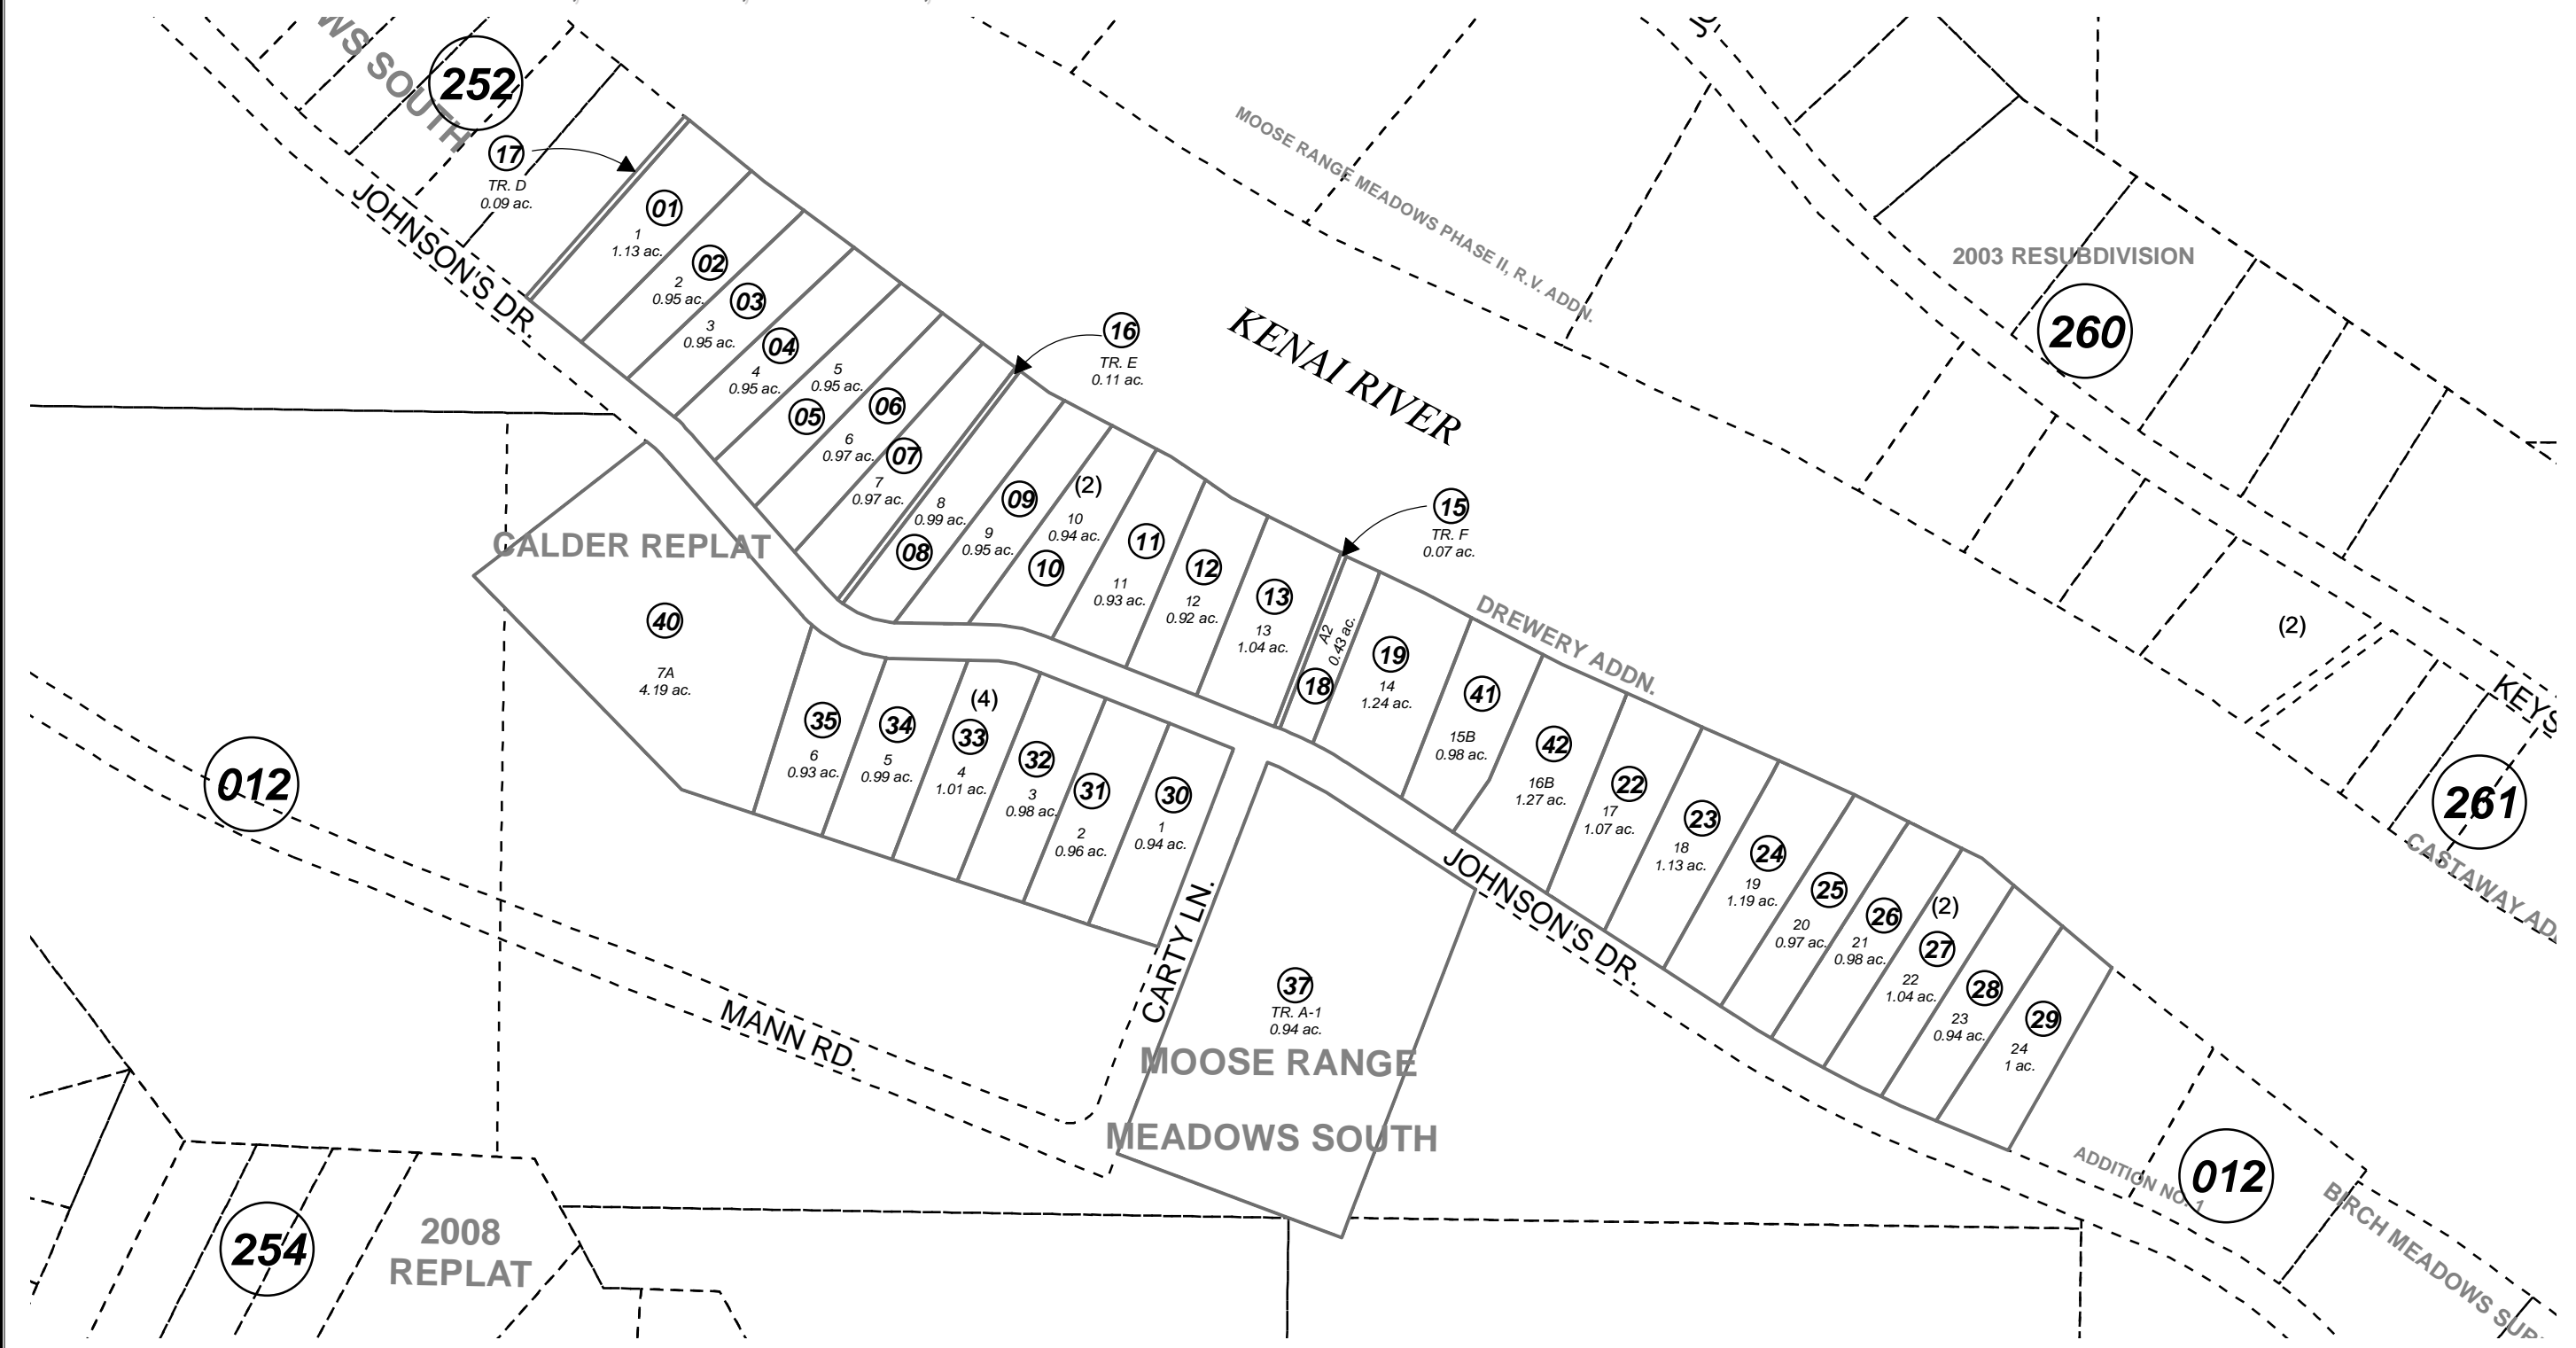

POR. SEC. 2, T04N, R10W, S.M.

135-253

SEPTEMBER 12, 2013

For 2014 assessment roll		
Delete	Add	Revise
To		
38,39	41,42	

MOOSE RANGE MEADOWS SOUTH SUB BLOCKS 2 & 3 KN0840093
 MOOSE RANGE MEADOWS SOUTH SUB BLOCKS 4 & POR 2 KN0850040
 MOOSE RANGE MEADOWS SOUTH SUB WALL ADDN KN2002050
 MOOSE RANGE MEADOWS SOUTH SUB CALDER REPLAT KN2005040
 MOOSE RANGE MEADOWS SOUTH DREWERY ADDN KN2013062

Assessor's Map
 Kenai Peninsula Borough

This map is prepared for Kenai Peninsula Borough Assessing Dept. use only and is not intended for conveyance nor is it a survey.
 Note- Assessor's block Numbers Shown in Ellipses
 Assessor's Parcel Numbers Shown in Circles