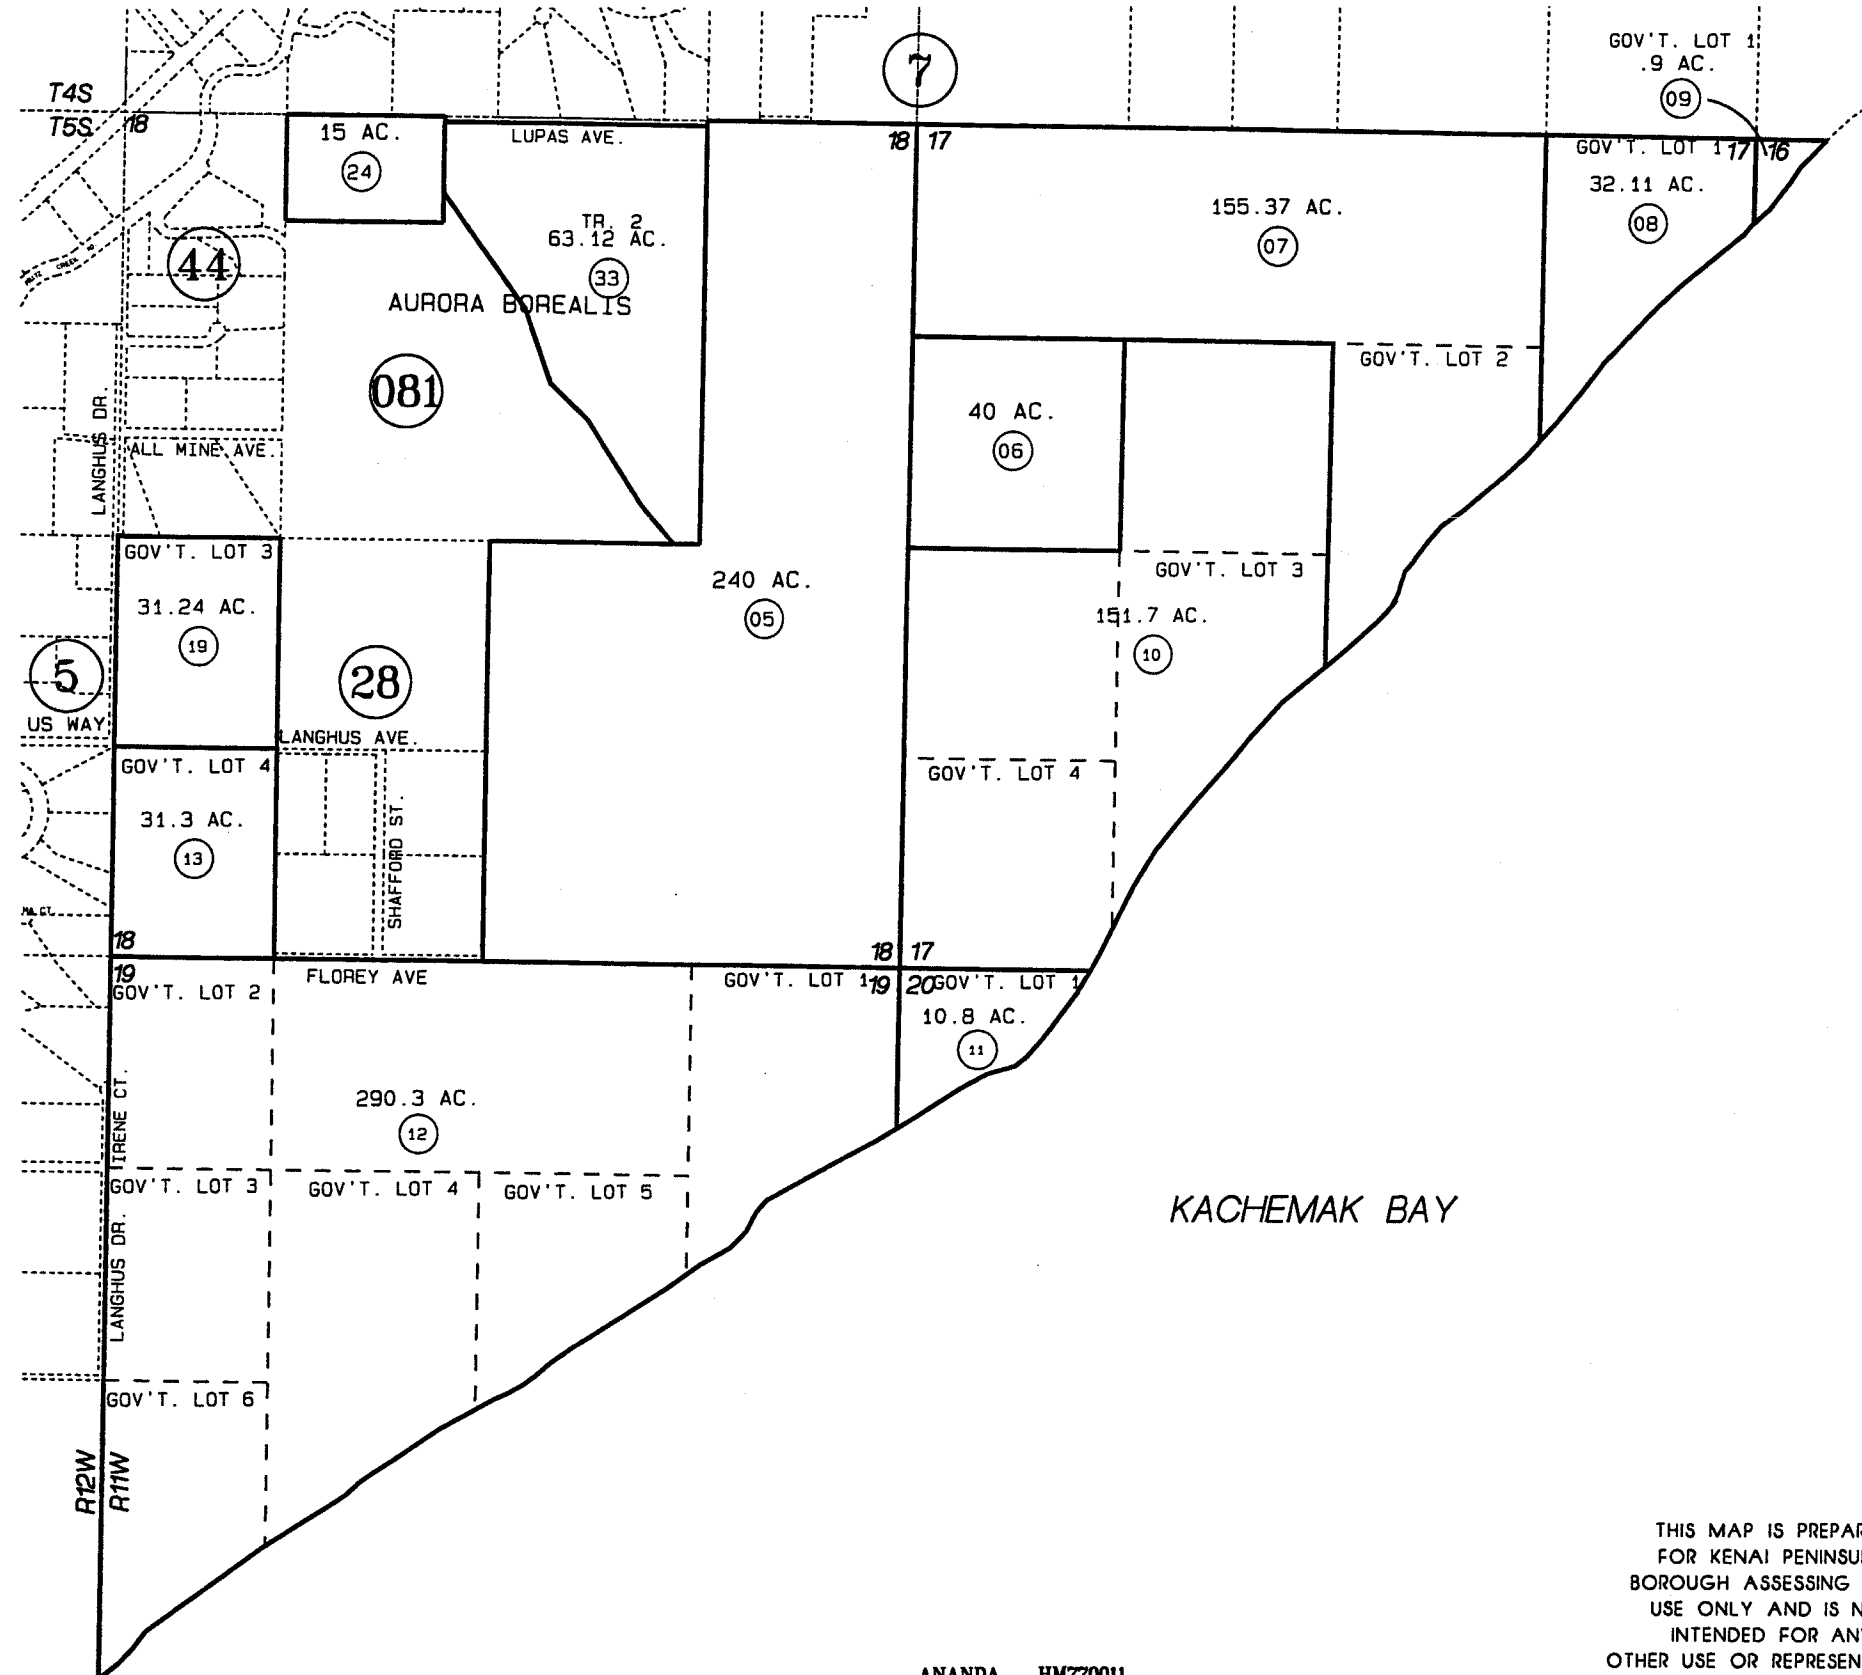

SEC. 16-20, T5S, R11W, SEWARD MERIDIAN

172-080

KACHEMAK BAY

DATE: JAN. 5, 1999

FOR 1999 ASSESSMENT ROLL		
DELETE	ADD	REVISED
TO		
32	172081+	

Assessor's Map
Kenai Peninsula Borough

ANANDA HM770011
AURORA BOREALIS HM950032

THIS MAP IS PREPARED
FOR KENAI PENINSULA
BOROUGH ASSESSING DEPT.
USE ONLY AND IS NOT
INTENDED FOR ANY
OTHER USE OR REPRESENTATION

NOTE - Assessor's Block Numbers Shown In Ellipses
Assessor's Parcel Numbers Shown In Circles