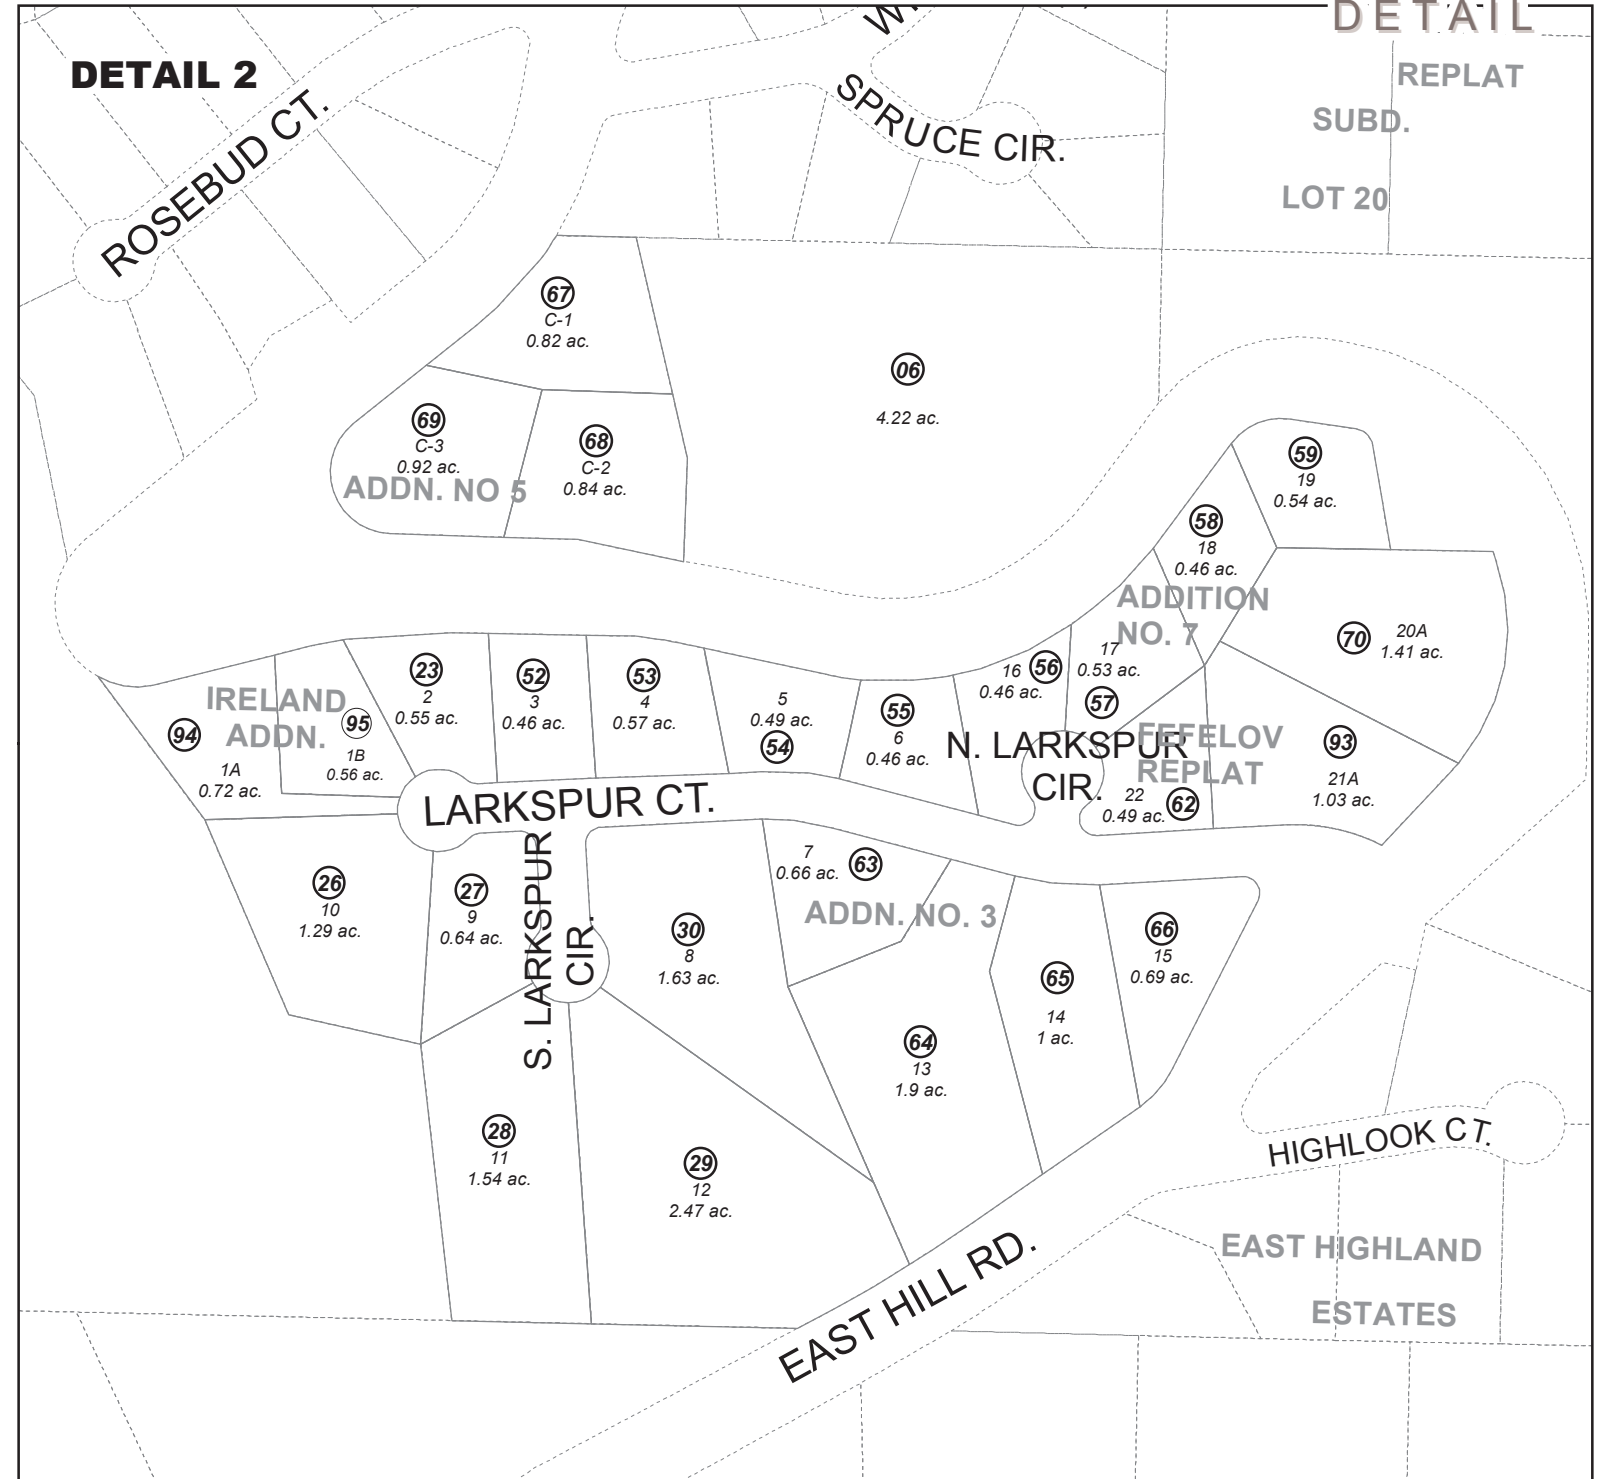

QUIET CREEK COMMUNITY, BAYVIEW GARDENS DETAIL PAGE

177-010
DETAIL

DETAIL 1

DETAIL 2

AUGUST 28, 2015

For 2016 assessment roll		
Delete	Add	Revise
	To	
08		

Assessor's Map
Kenai Peninsula Borough

This map is prepared for Kenai Peninsula Borough Assessing Dept. use only and is not intended for conveyance nor is it a survey.

Note- Assessor's block Numbers Shown in Ellipses
Assessor's Parcel Numbers Shown in Circles