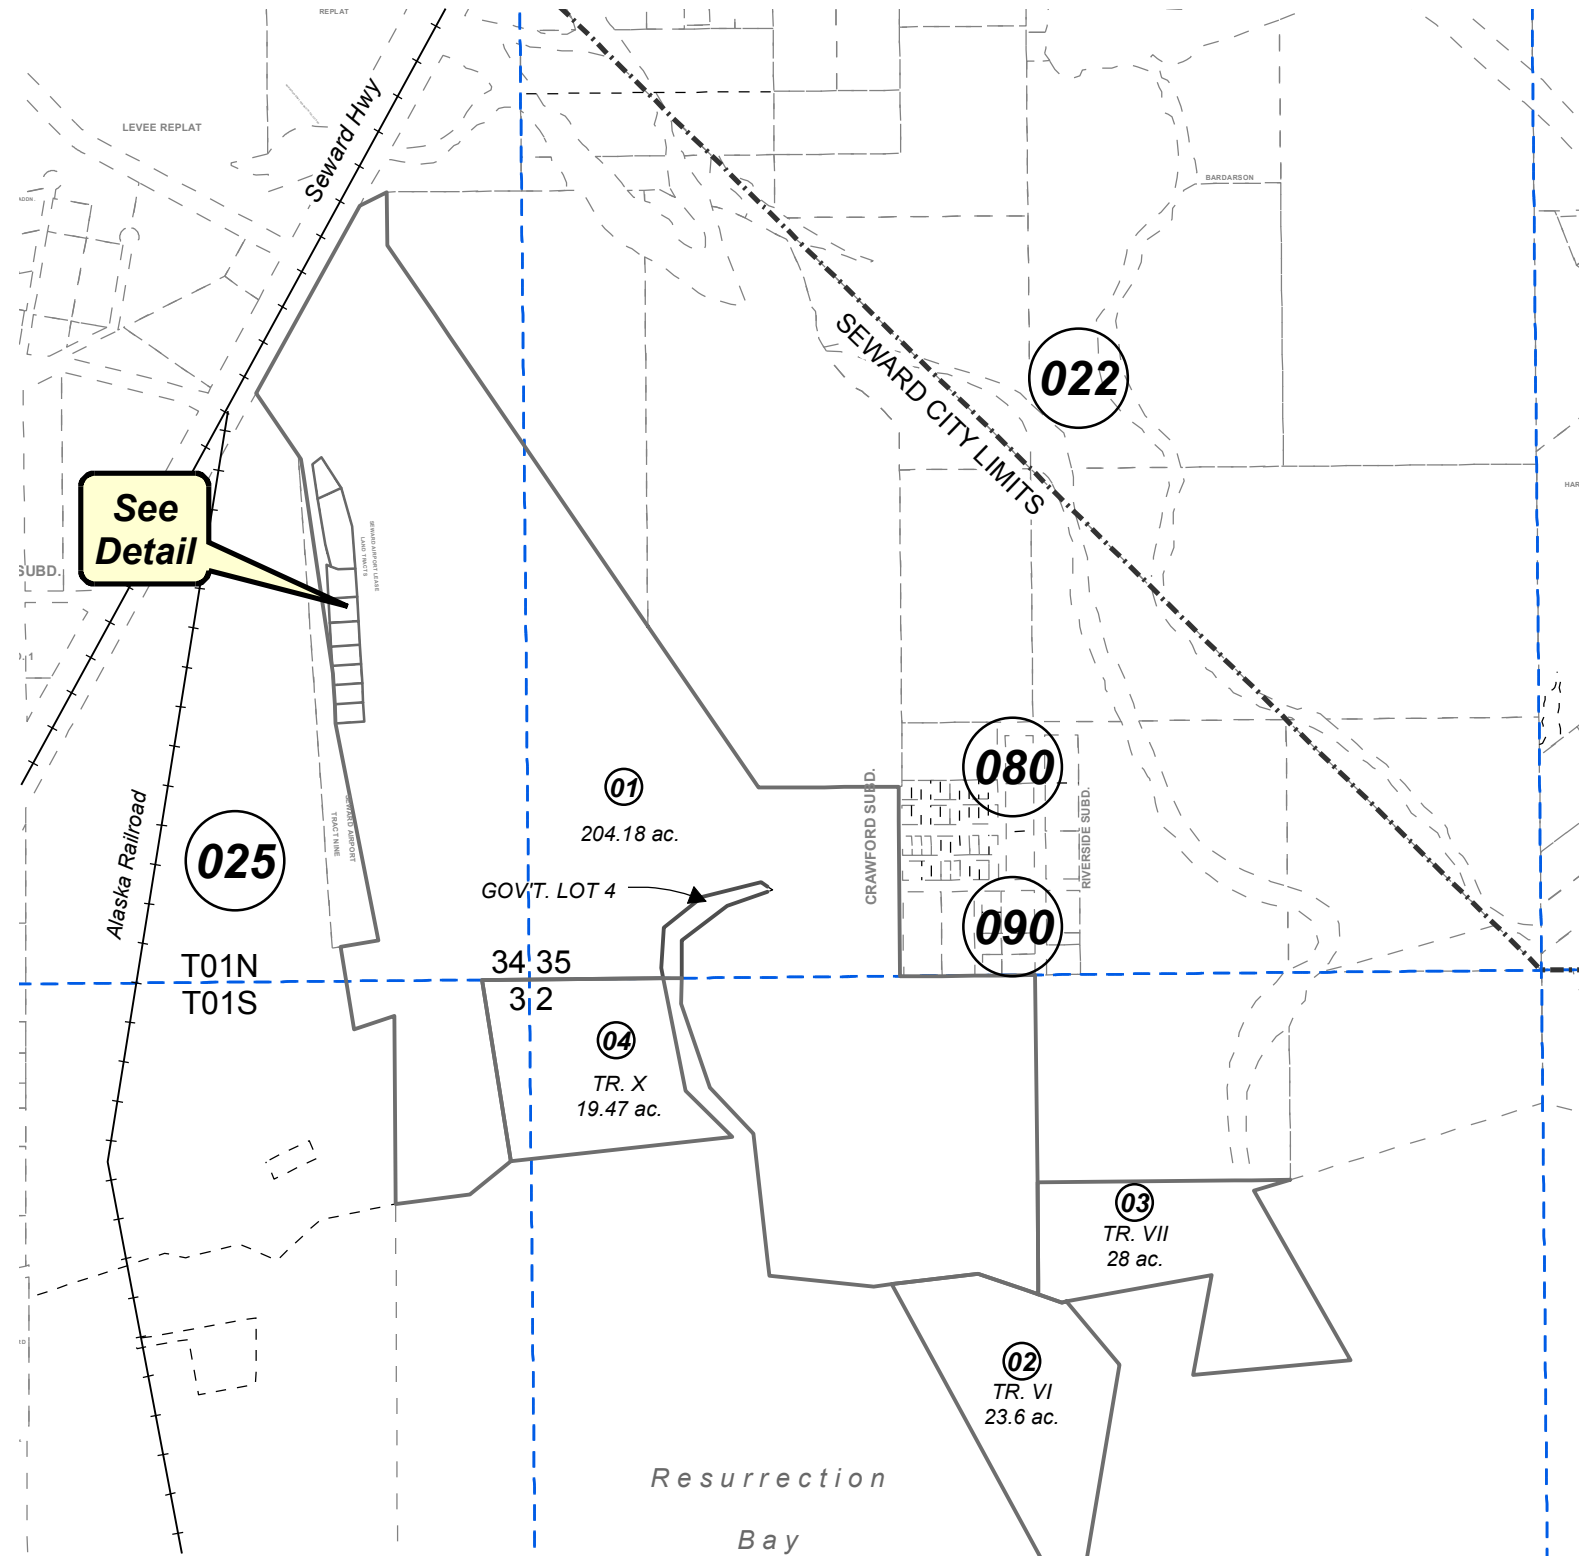

Detail
0 50 100 200 Feet

NOTE:
SEWARD AIRPORT LEASED
LAND TRACTS RESIDE ON
PARCEL NO. 145-024-01

0 100 200 Feet

JANUARY 29, 2015

For 2015 assessment roll		
Delete	Add	Revise
To		
		01
(REMOVED LH09)		

Assessor's Map
Kenai Peninsula Borough

SEWARD AIRPORT LEASED LAND TRACTS SW9600019

This map is prepared
for Kenai Peninsula
Borough Assessing Dept.
use only and is not
intended for conveyance
nor is it a survey.

Note- Assessor's block Numbers Shown in Ellipses
Assessor's Parcel Numbers Shown in Circles