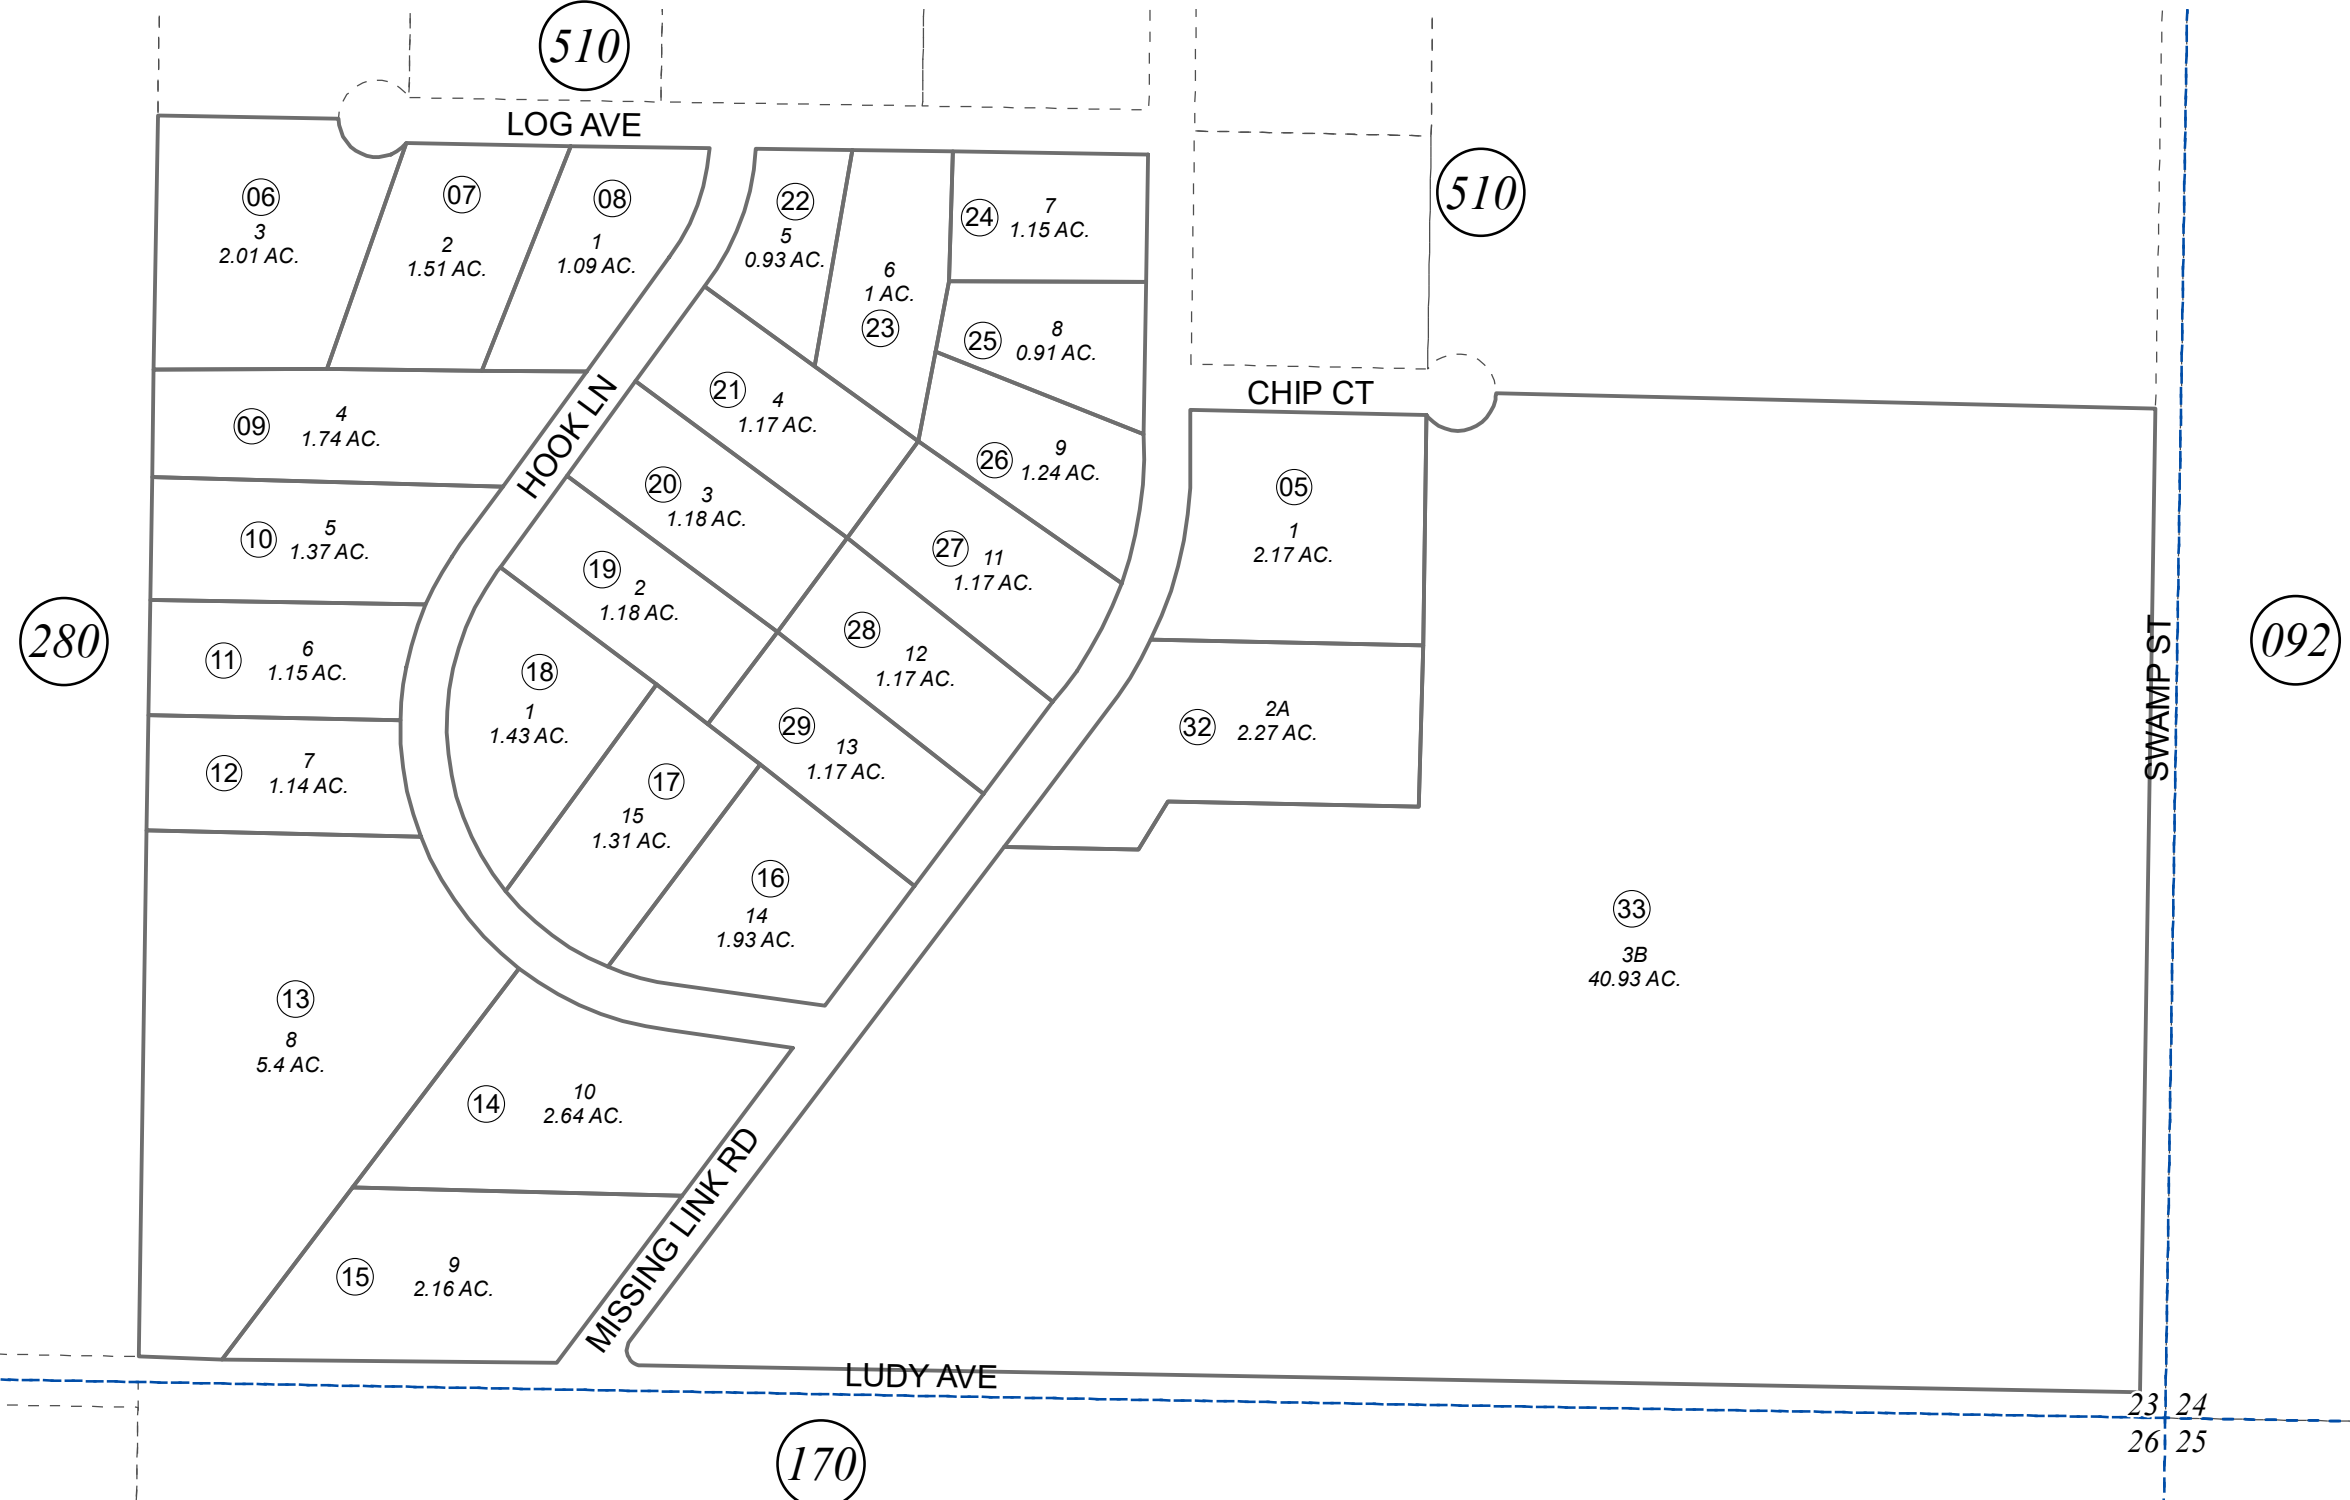

POR. SE1/4, SEC. 23, T04N, R11W, S.M.

131-420

0 50 100 200 Feet

JULY 14, 2023

For 2024 assessment roll		
Delete	Add	Revise
To		
04,31	32,33	

Assessor's Map  
Kenai Peninsula Borough

MOUNTAIN VISTA ESTATES BLOCK 4 KN0770015  
 MOUNTAIN VISTA ESTATES SUB BLOCK 4 KN0770015  
 MOUNTAIN VISTA ESTATES SUB KN0770053  
 MOUNTAIN VISTA ESTATES SUB BLOCKS 5 & 6 KN0770053  
 MOUNTAIN VISTA ESTATES SUB BLOCKS 1 THRU KN0780163  
 MOUNTAIN VISTA ESTATES LINK REPLAT KN2008037  
 MOUNTAIN VISTA ESTATES 2022 REPLAT KN2023018

Note- Assessor's block Numbers Shown in Ellipses  
 Assessor's Parcel Numbers Shown in Circles

This map is prepared for Kenai Peninsula Borough Assessing Dept. use only and is not intended for conveyance nor is it a survey.