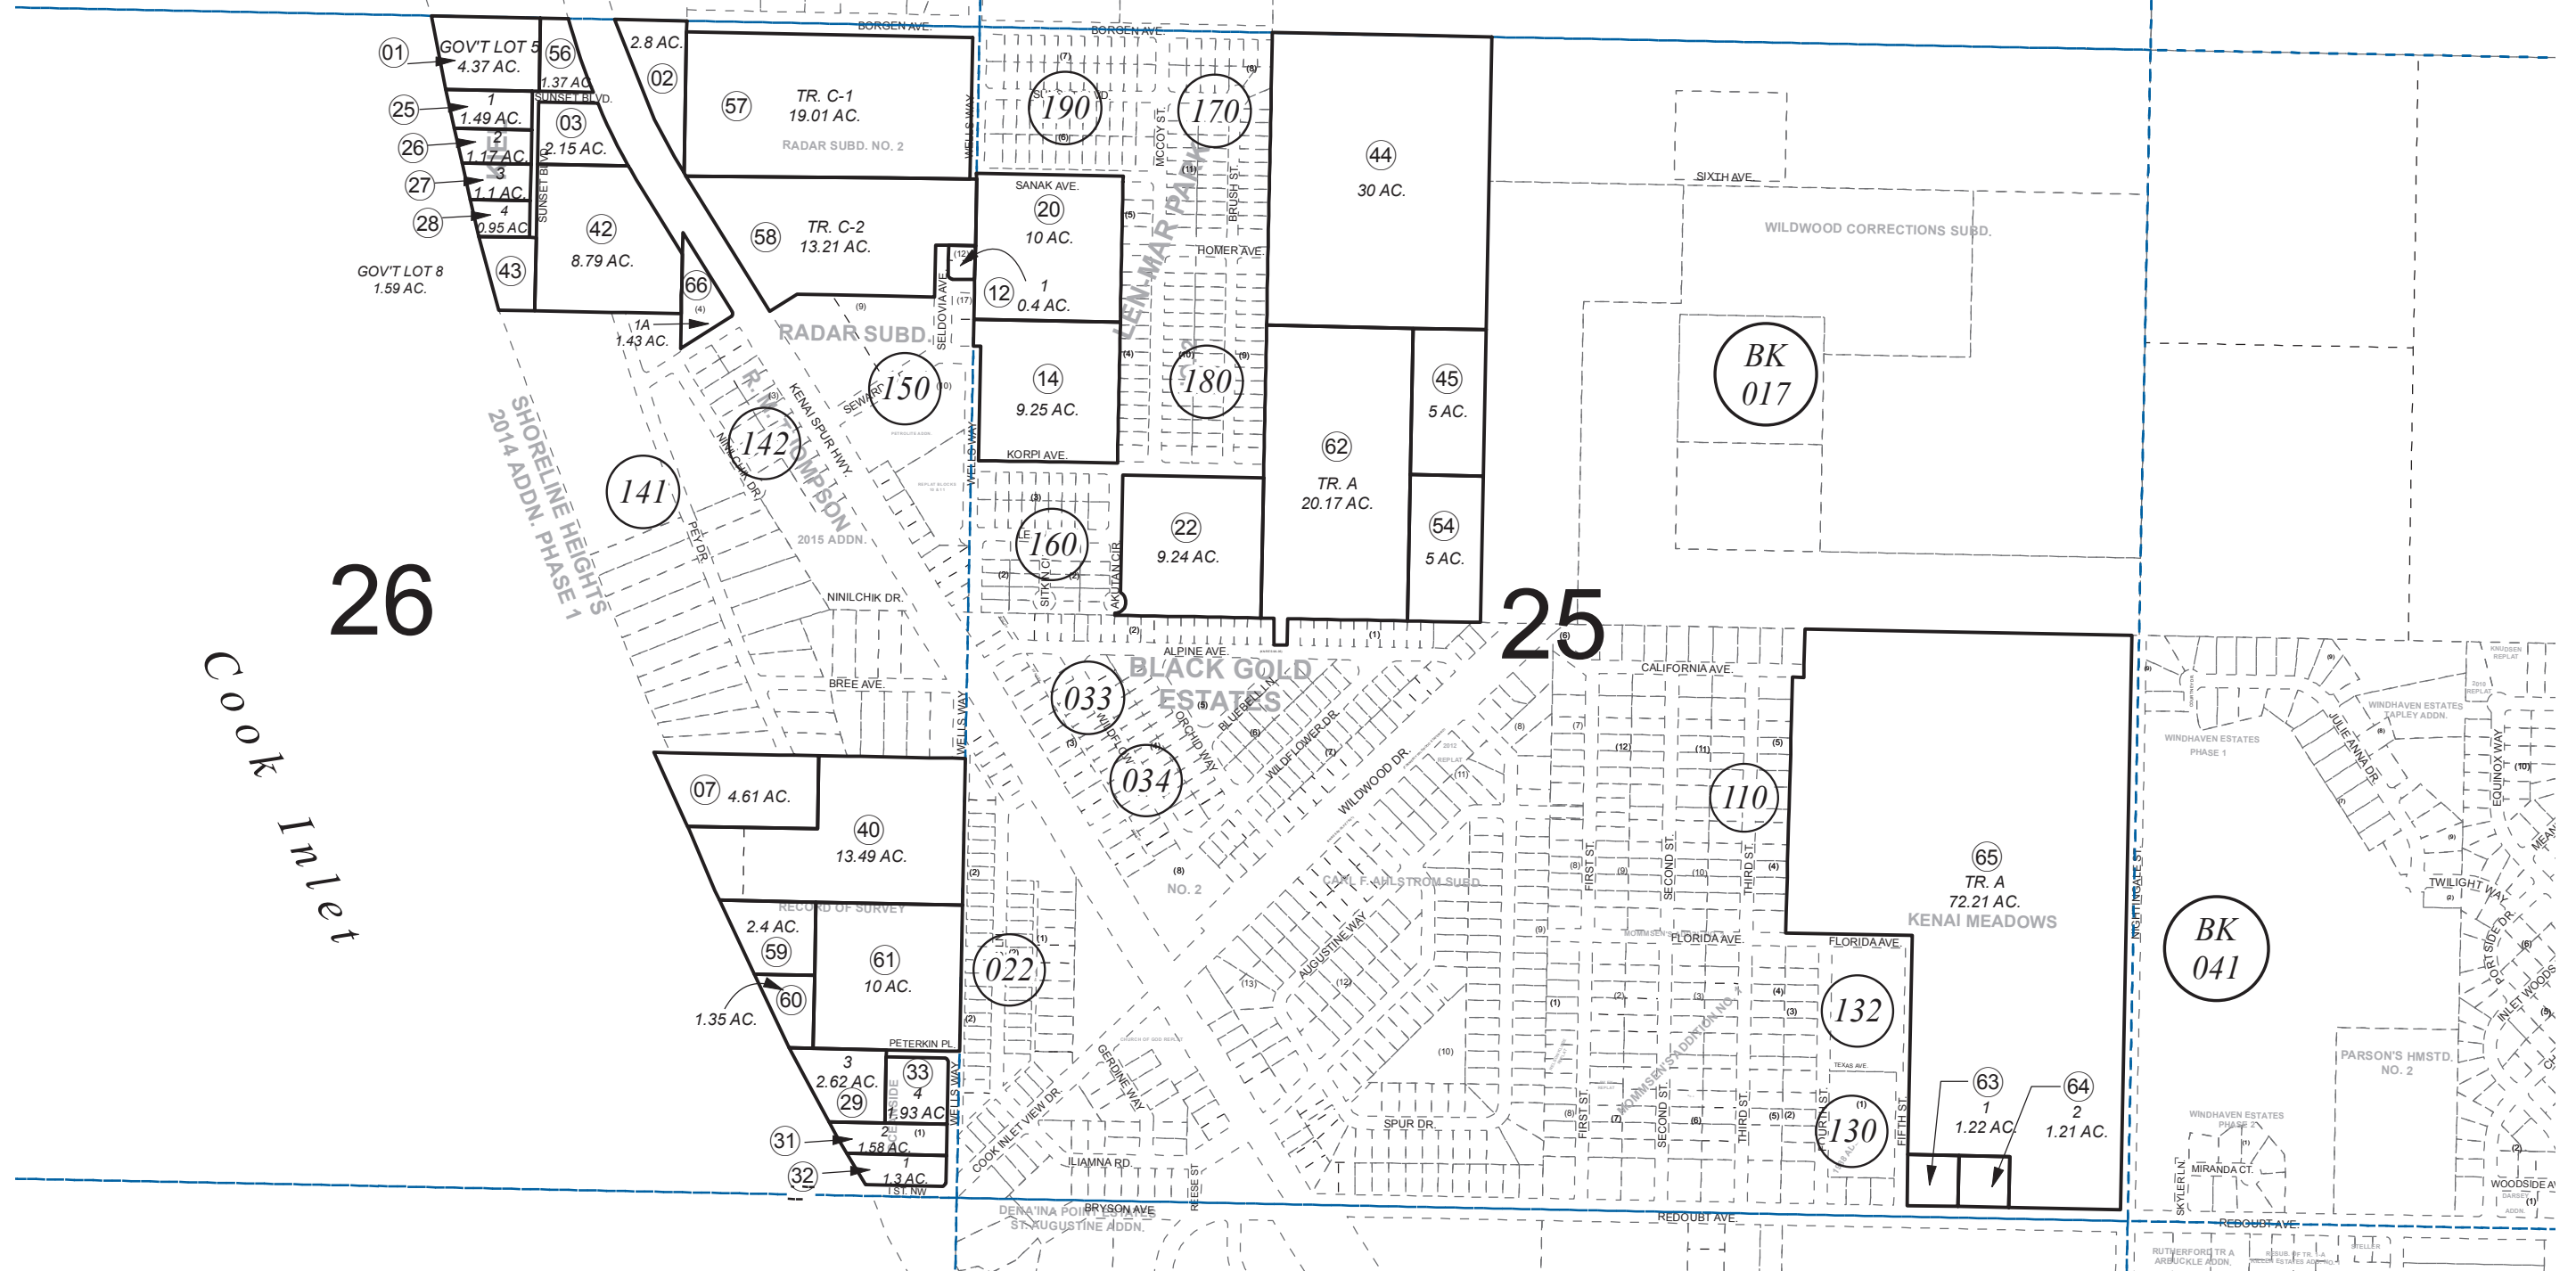

Cook Inlet

26

25

JUNE 8, 2018

For 2019 assessment roll		
Delete	Add	Revise
To		
10	66	

Assessor's Map
Kenai Peninsula Borough

- RADAR SUB □ KN0000706
- KIEL SUB □ KN0720071
- OCEANSIDE SUB □ KN0750046
- LEN-MAR PARK DEDICATION NO 2 □ KN0800121
- LEN-MAR PARK DEDICATION NO 3 □ KN0800124
- WILDWOOD CORRECTIONS SUB □ KN0920073
- RADAR SUB NO 2 □ KN0970005
- SHORELINE HEIGHTS SUB NO 3 □ KN0990005
- BLACK GOLD ESTATES BOCK REPLAT KN2009101
- KENAI MEADOWS SUB KN2017017
- RADAR SUB 2018 REPLAT □ KN2018012

This map is prepared for Kenai Peninsula Borough Assessing Dept. use only and is not intended for conveyance nor is it a survey.
Note- Assessor's block Numbers Shown in Ellipses
Assessor's Parcel Numbers Shown in Circles