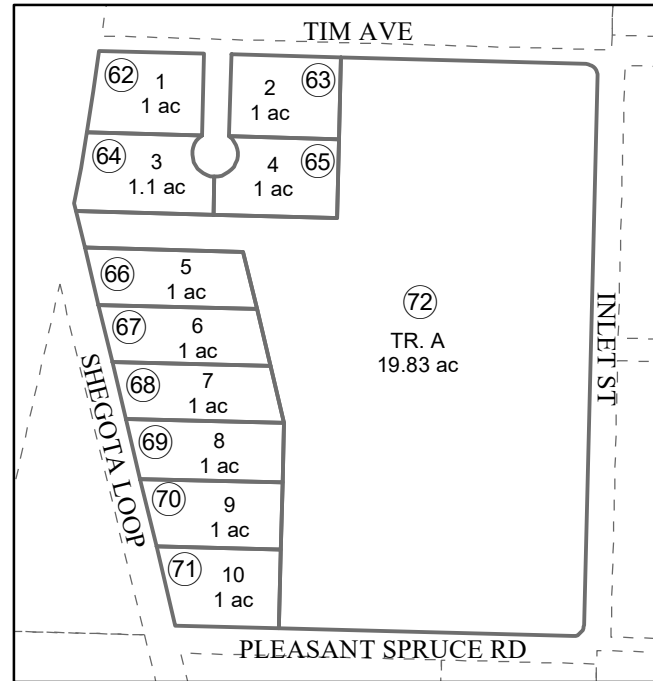

INSET

COOK
INLET

JUNE 28, 2023

For 2024 assessment roll

Delete	Add	Revise
--------	-----	--------

To

08	62-72
----	-------

Assessor's Map
Kenai Peninsula Borough

INLET ACRES ESTATES SUB HM0780080
 NOBLE ACRES SUB ADDN NO 2 HM0960064
 NOBLE ACRES SUB BRAND X ADDN HM0980046
 NOBLE ACRES SUB BRI'S ADDN HM2002051
 NOBLE ACRES SUB BECKIES 2008 ADDN HM2008032
 HAPPY CREEK SUB HM2011006
 WALES SUB HM2023016

This map is prepared for Kenai Peninsula Borough Assessing Dept. use only and is not intended for conveyance nor is it a survey.

Note- Assessor's block Numbers Shown in Ellipses
 Assessor's Parcel Numbers Shown in Circles