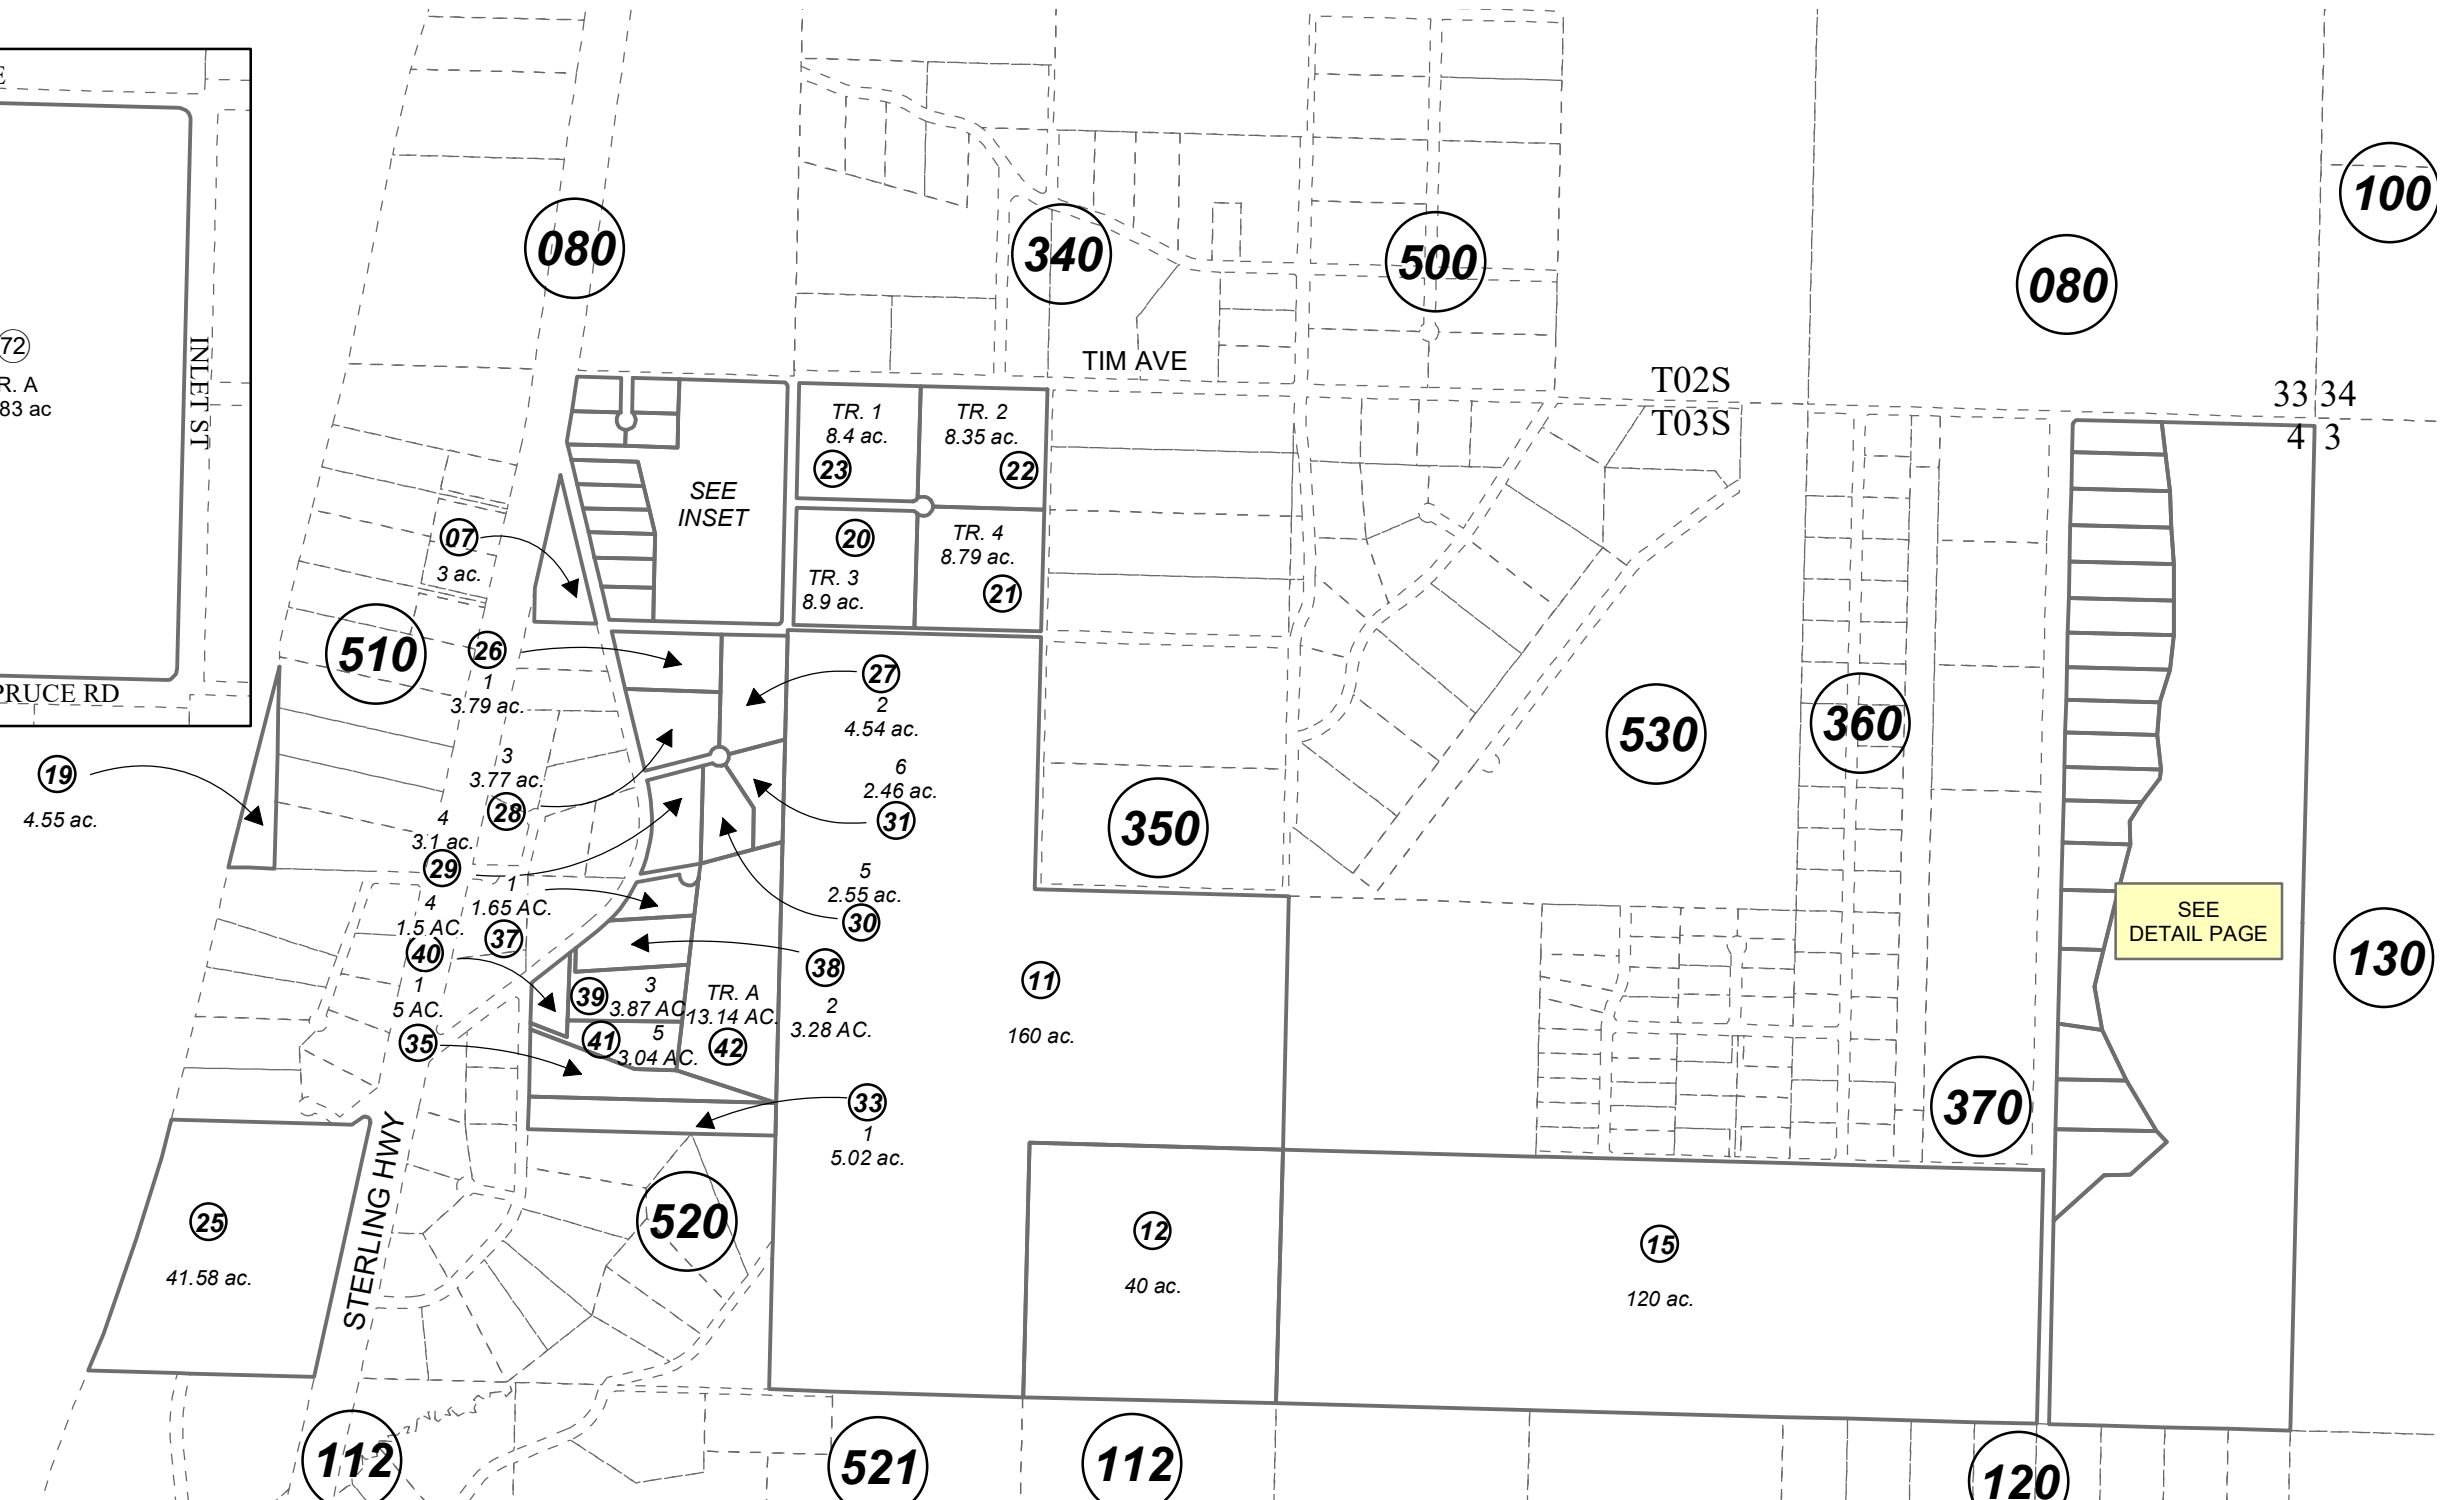

INSET

COOK
INLET

JUNE 28, 2023

For 2024 assessment roll

Delete	Add	Revise
--------	-----	--------

To

08	62-72
----	-------

Assessor's Map
Kenai Peninsula Borough

INLET ACRES ESTATES SUB HM0780080
 NOBLE ACRES SUB ADDN NO 2 HM0960064
 NOBLE ACRES SUB BRAND X ADDN HM0980046
 NOBLE ACRES SUB BRI'S ADDN HM2002051
 NOBLE ACRES SUB BECKIES 2008 ADDN HM2008032
 HAPPY CREEK SUB HM2011006
 WALES SUB HM2023016

This map is prepared for Kenai Peninsula Borough Assessing Dept. use only and is not intended for conveyance nor is it a survey.

Note- Assessor's block Numbers Shown in Ellipses
 Assessor's Parcel Numbers Shown in Circles