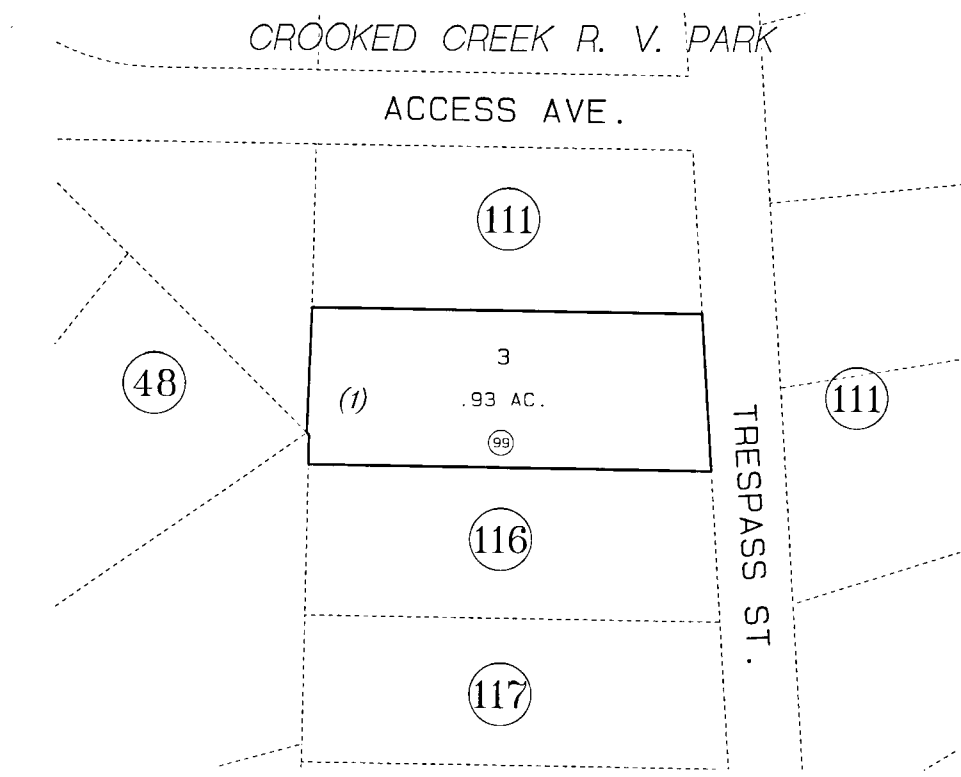

PORTION OF SEC. 25, T3N, R12W., SEWARD MERIDIAN

133-115

- 1 SPACE 01
- 2 SPACE 02
- 3 SPACE 03
- 4 SPACE 04
- 5 SPACE 05
- 6 SPACE 06
- 7 SPACE 07
- 8 SPACE 08
- 9 SPACE 09
- 10 SPACE 10
- 11 SPACE 11
- 12 SPACE 12
- 13 SPACE 13
- 14 SPACE 14

DATE: NOV. 25, 1996		
FOR 19 97 ASSESSMENT ROLL		
DELETE	ADD	REVISED
TO	NEW	PAGE

Assessor's Map  
 Kenai Peninsula Borough  
 KINGS RUN SUB LOT 3 BLOCK 1 KN850128

THIS MAP IS PREPARED  
 FOR KENAI PENINSULA  
 BOROUGH ASSESSING DEPT.  
 USE ONLY AND IS NOT  
 INTENDED FOR ANY  
 OTHER USE OR REPRESENTATION

NOTE - Assessor's Block Numbers Shown In Ellipses  
 Assessor's Parcel Numbers Shown In Circles