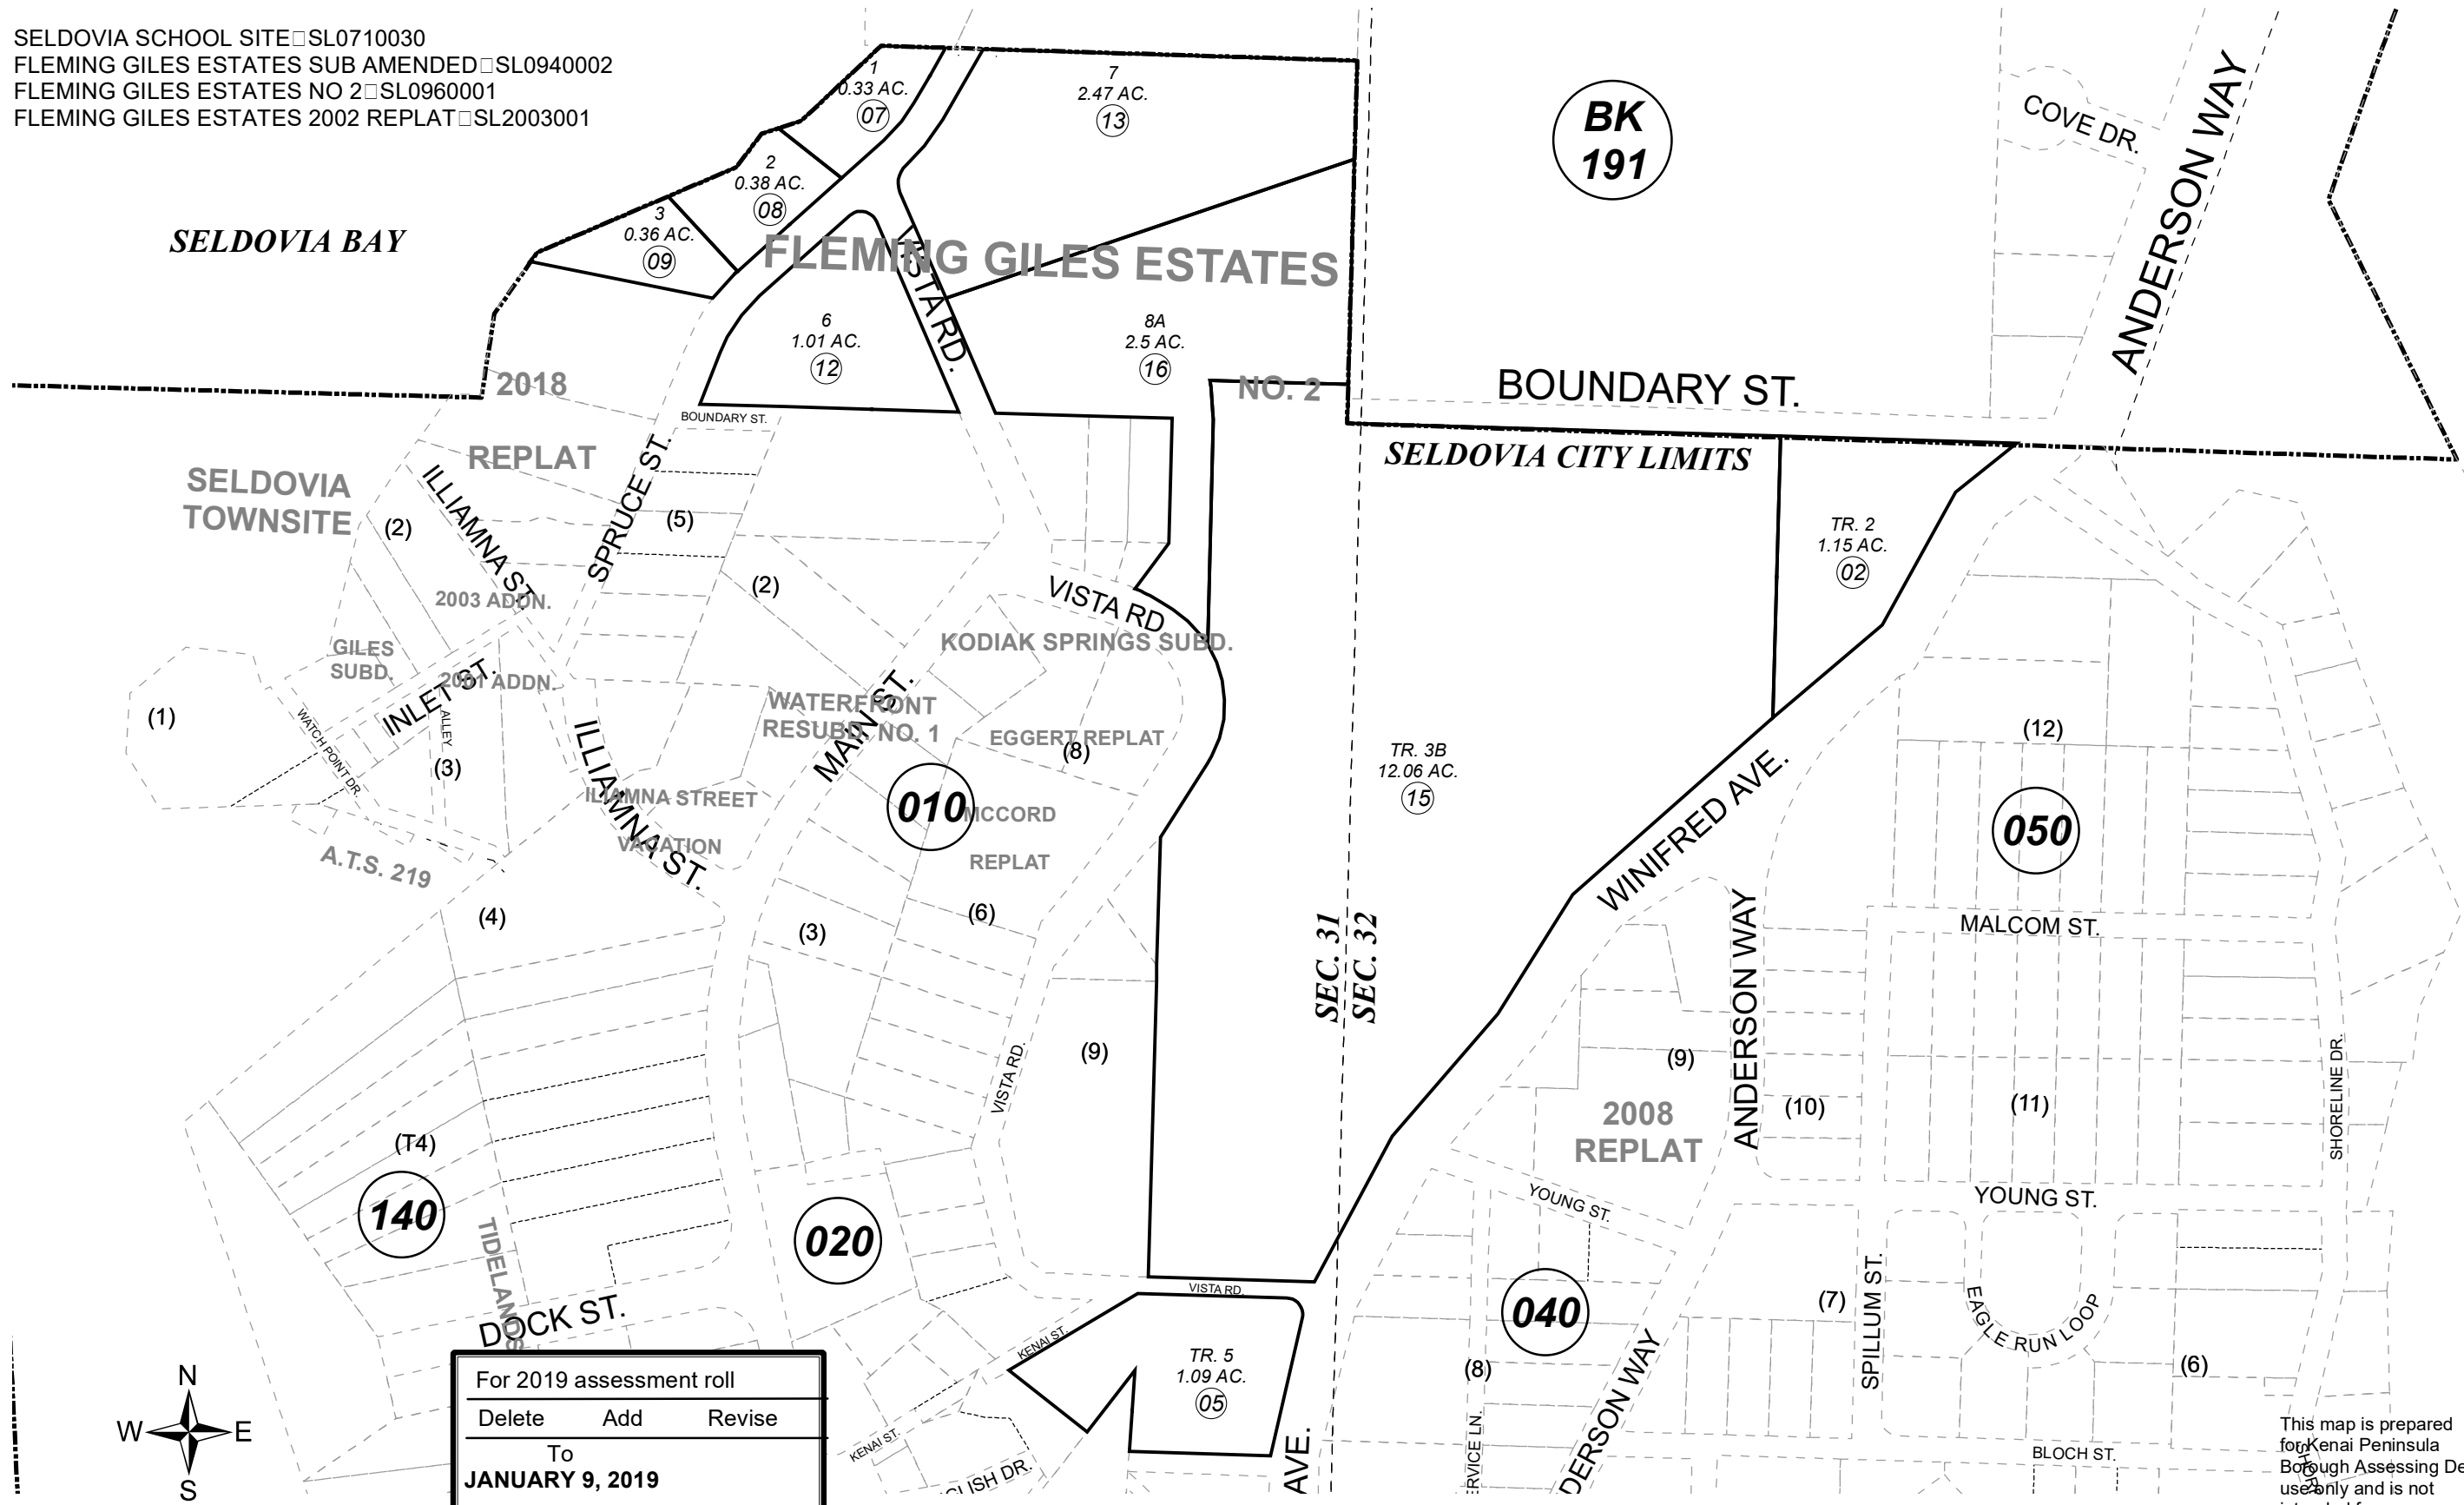

SELDOVIA SCHOOL SITE □ SL0710030
 FLEMING GILES ESTATES SUB AMENDED □ SL0940002
 FLEMING GILES ESTATES NO 2 □ SL0960001
 FLEMING GILES ESTATES 2002 REPLAT □ SL2003001

SELDOVIA BAY

FLEMING GILES ESTATES

BK
191

0 50 100 200 Feet

For 2019 assessment roll		
Delete	Add	Revise
To		
JANUARY 9, 2019		
17	192014+	

Assessor's Map
Kenai Peninsula Borough

This map is prepared for Kenai Peninsula Borough Assessing Dept. use only and is not intended for conveyance nor is it a survey.

Note- Assessor's block Numbers Shown in Ellipses
Assessor's Parcel Numbers Shown in Circles