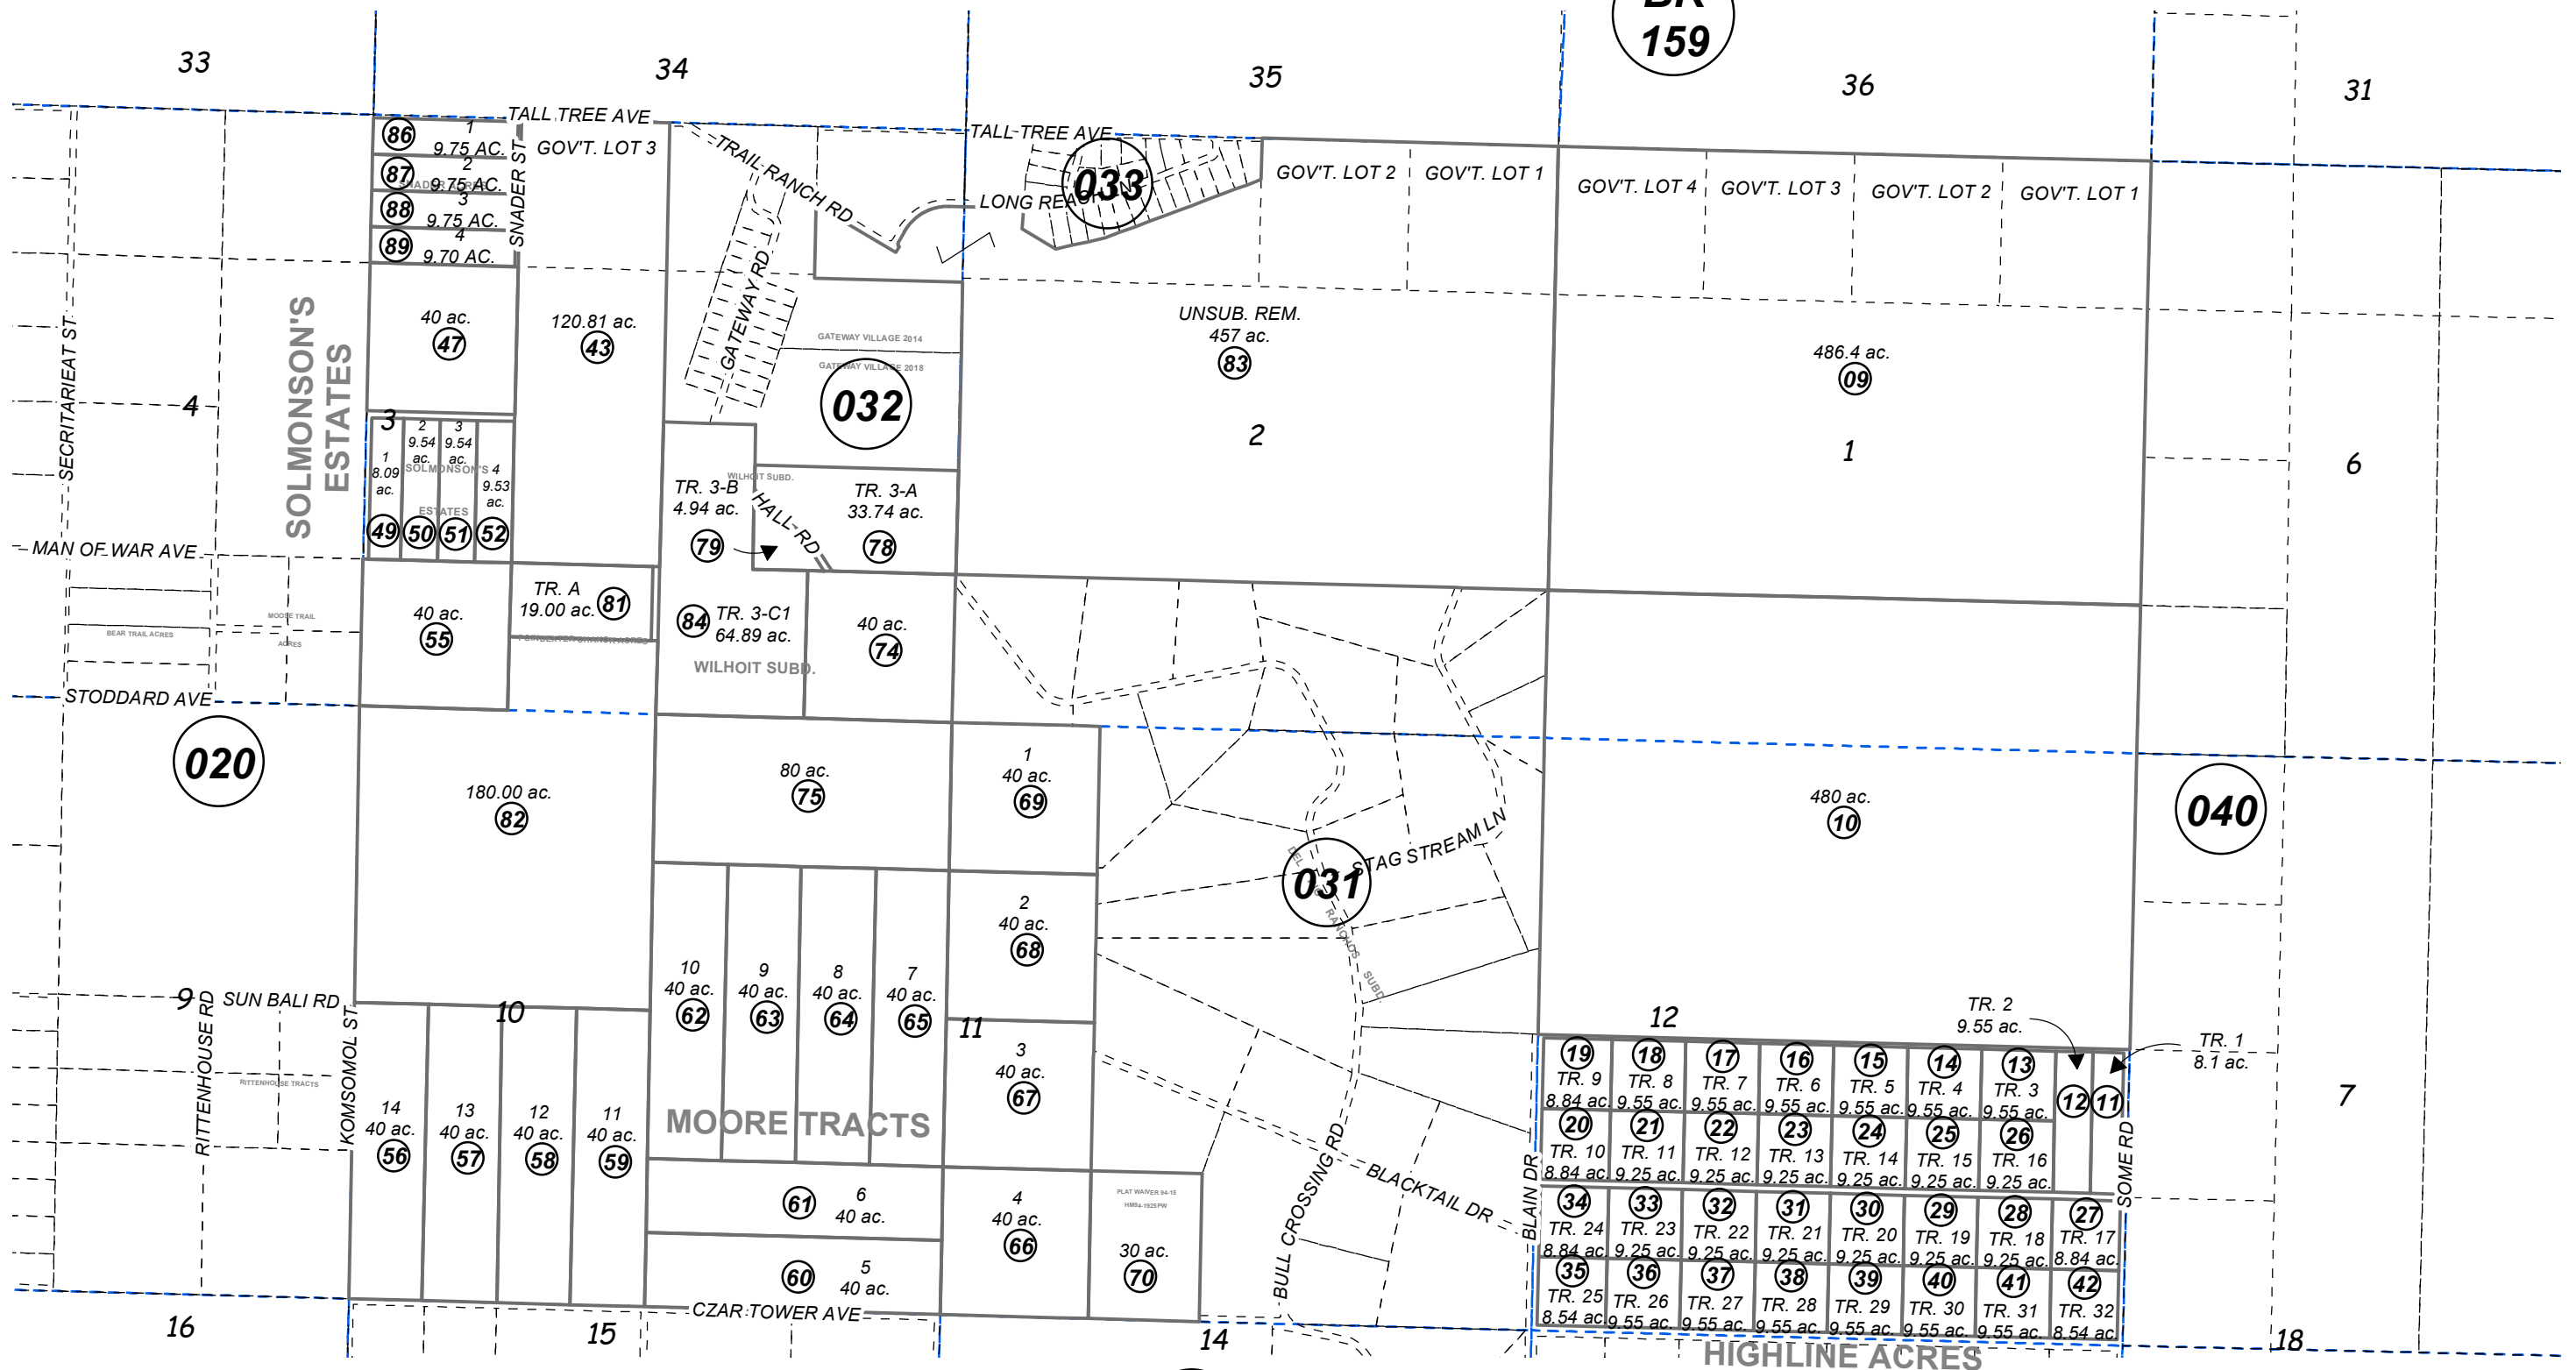

**BK
159**

JULY 12, 2021

For 2022 assessment roll		
Delete	Add	Revise
To		83
(ACREAGE CHANGE)		

Assessor's Map
Kenai Peninsula Borough

110

HIGH LINE ACRES SUB HM0742197
 SOLMONSON'S ESTATES SUB HM0780057
 MOORE TRACTS HM0810009
 WILHOIT SUB HM2001003
 POINDEXTER CHAKOK ACRES HM2004021
 WILHOIT SUB 2013 HM2013021
 SNADER ACRES SUB HM2017048

Note- Assessor's block Numbers Shown in Elipses
 Assessor's Parcel Numbers Shown in Circles

This map is prepared for Kenai Peninsula Borough Assessing Dept. use only and is not intended for conveyance nor is it a survey.