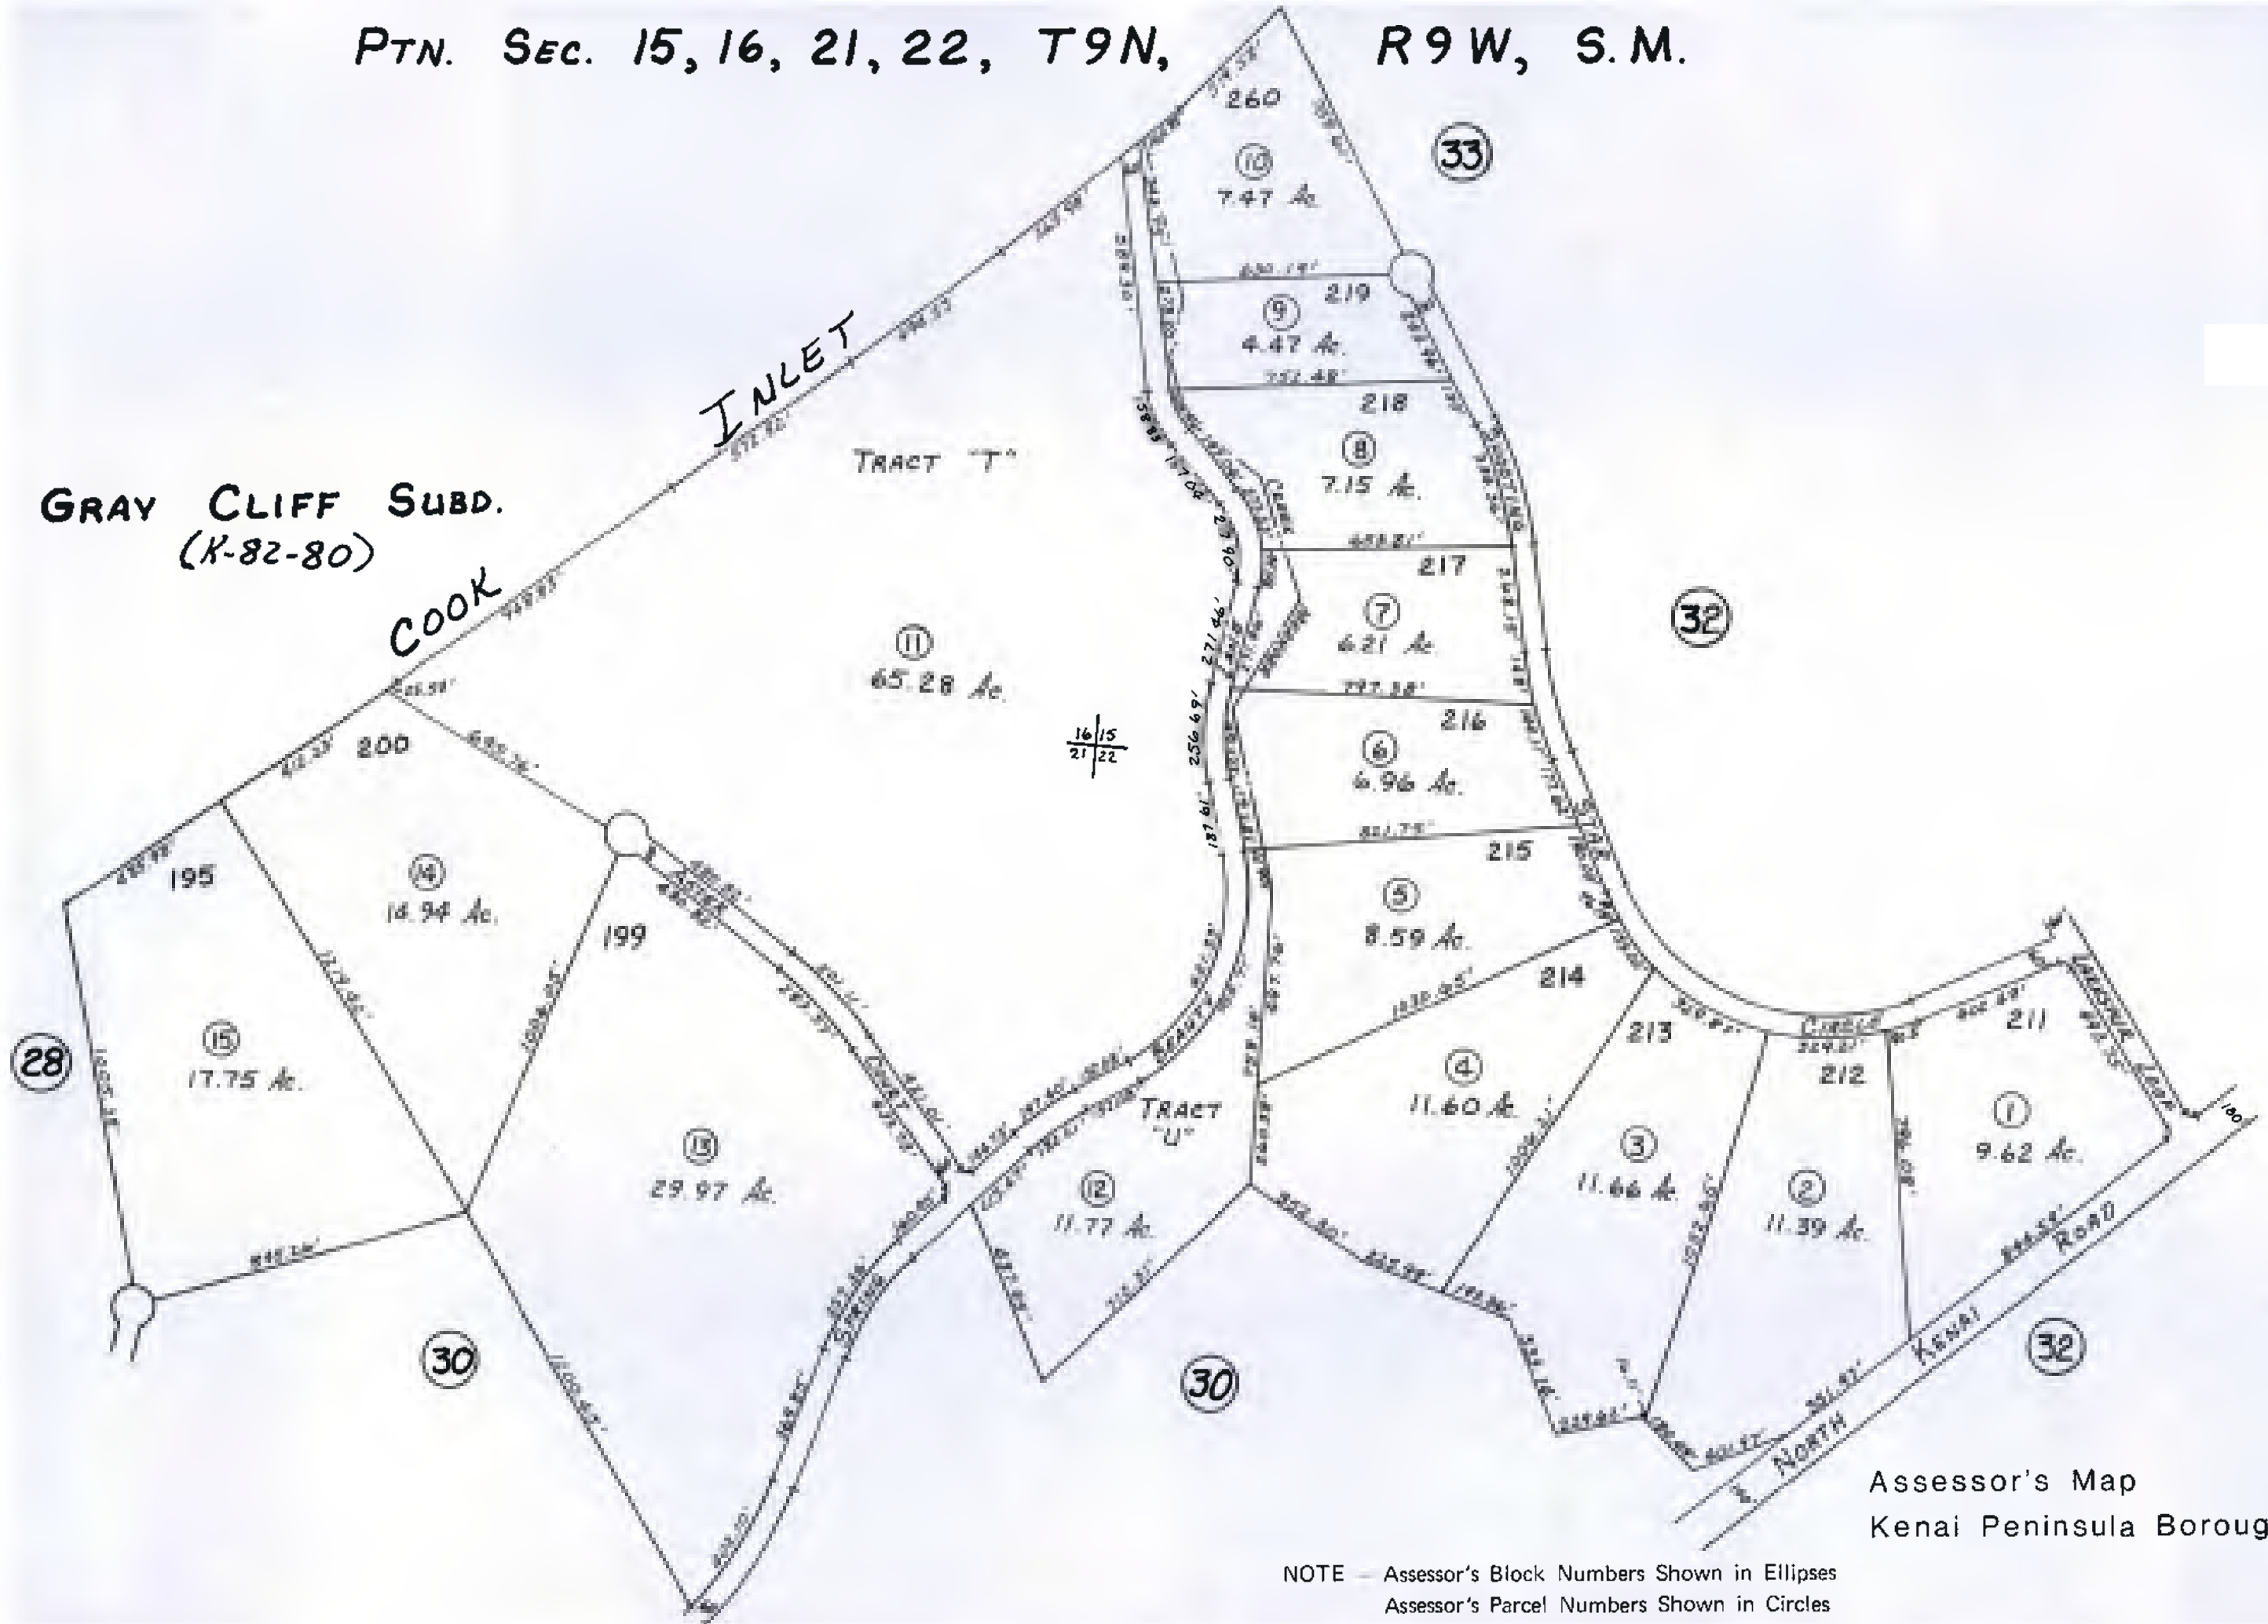

GRAY CLIFF SUBD.
(K-82-80)

INLET

COOK

TRACT "T"

TRACT "U"

Assessor's Map
Kenai Peninsula Borough, Alaska

NOTE - Assessor's Block Numbers Shown in Ellipses
Assessor's Parcel Numbers Shown in Circles