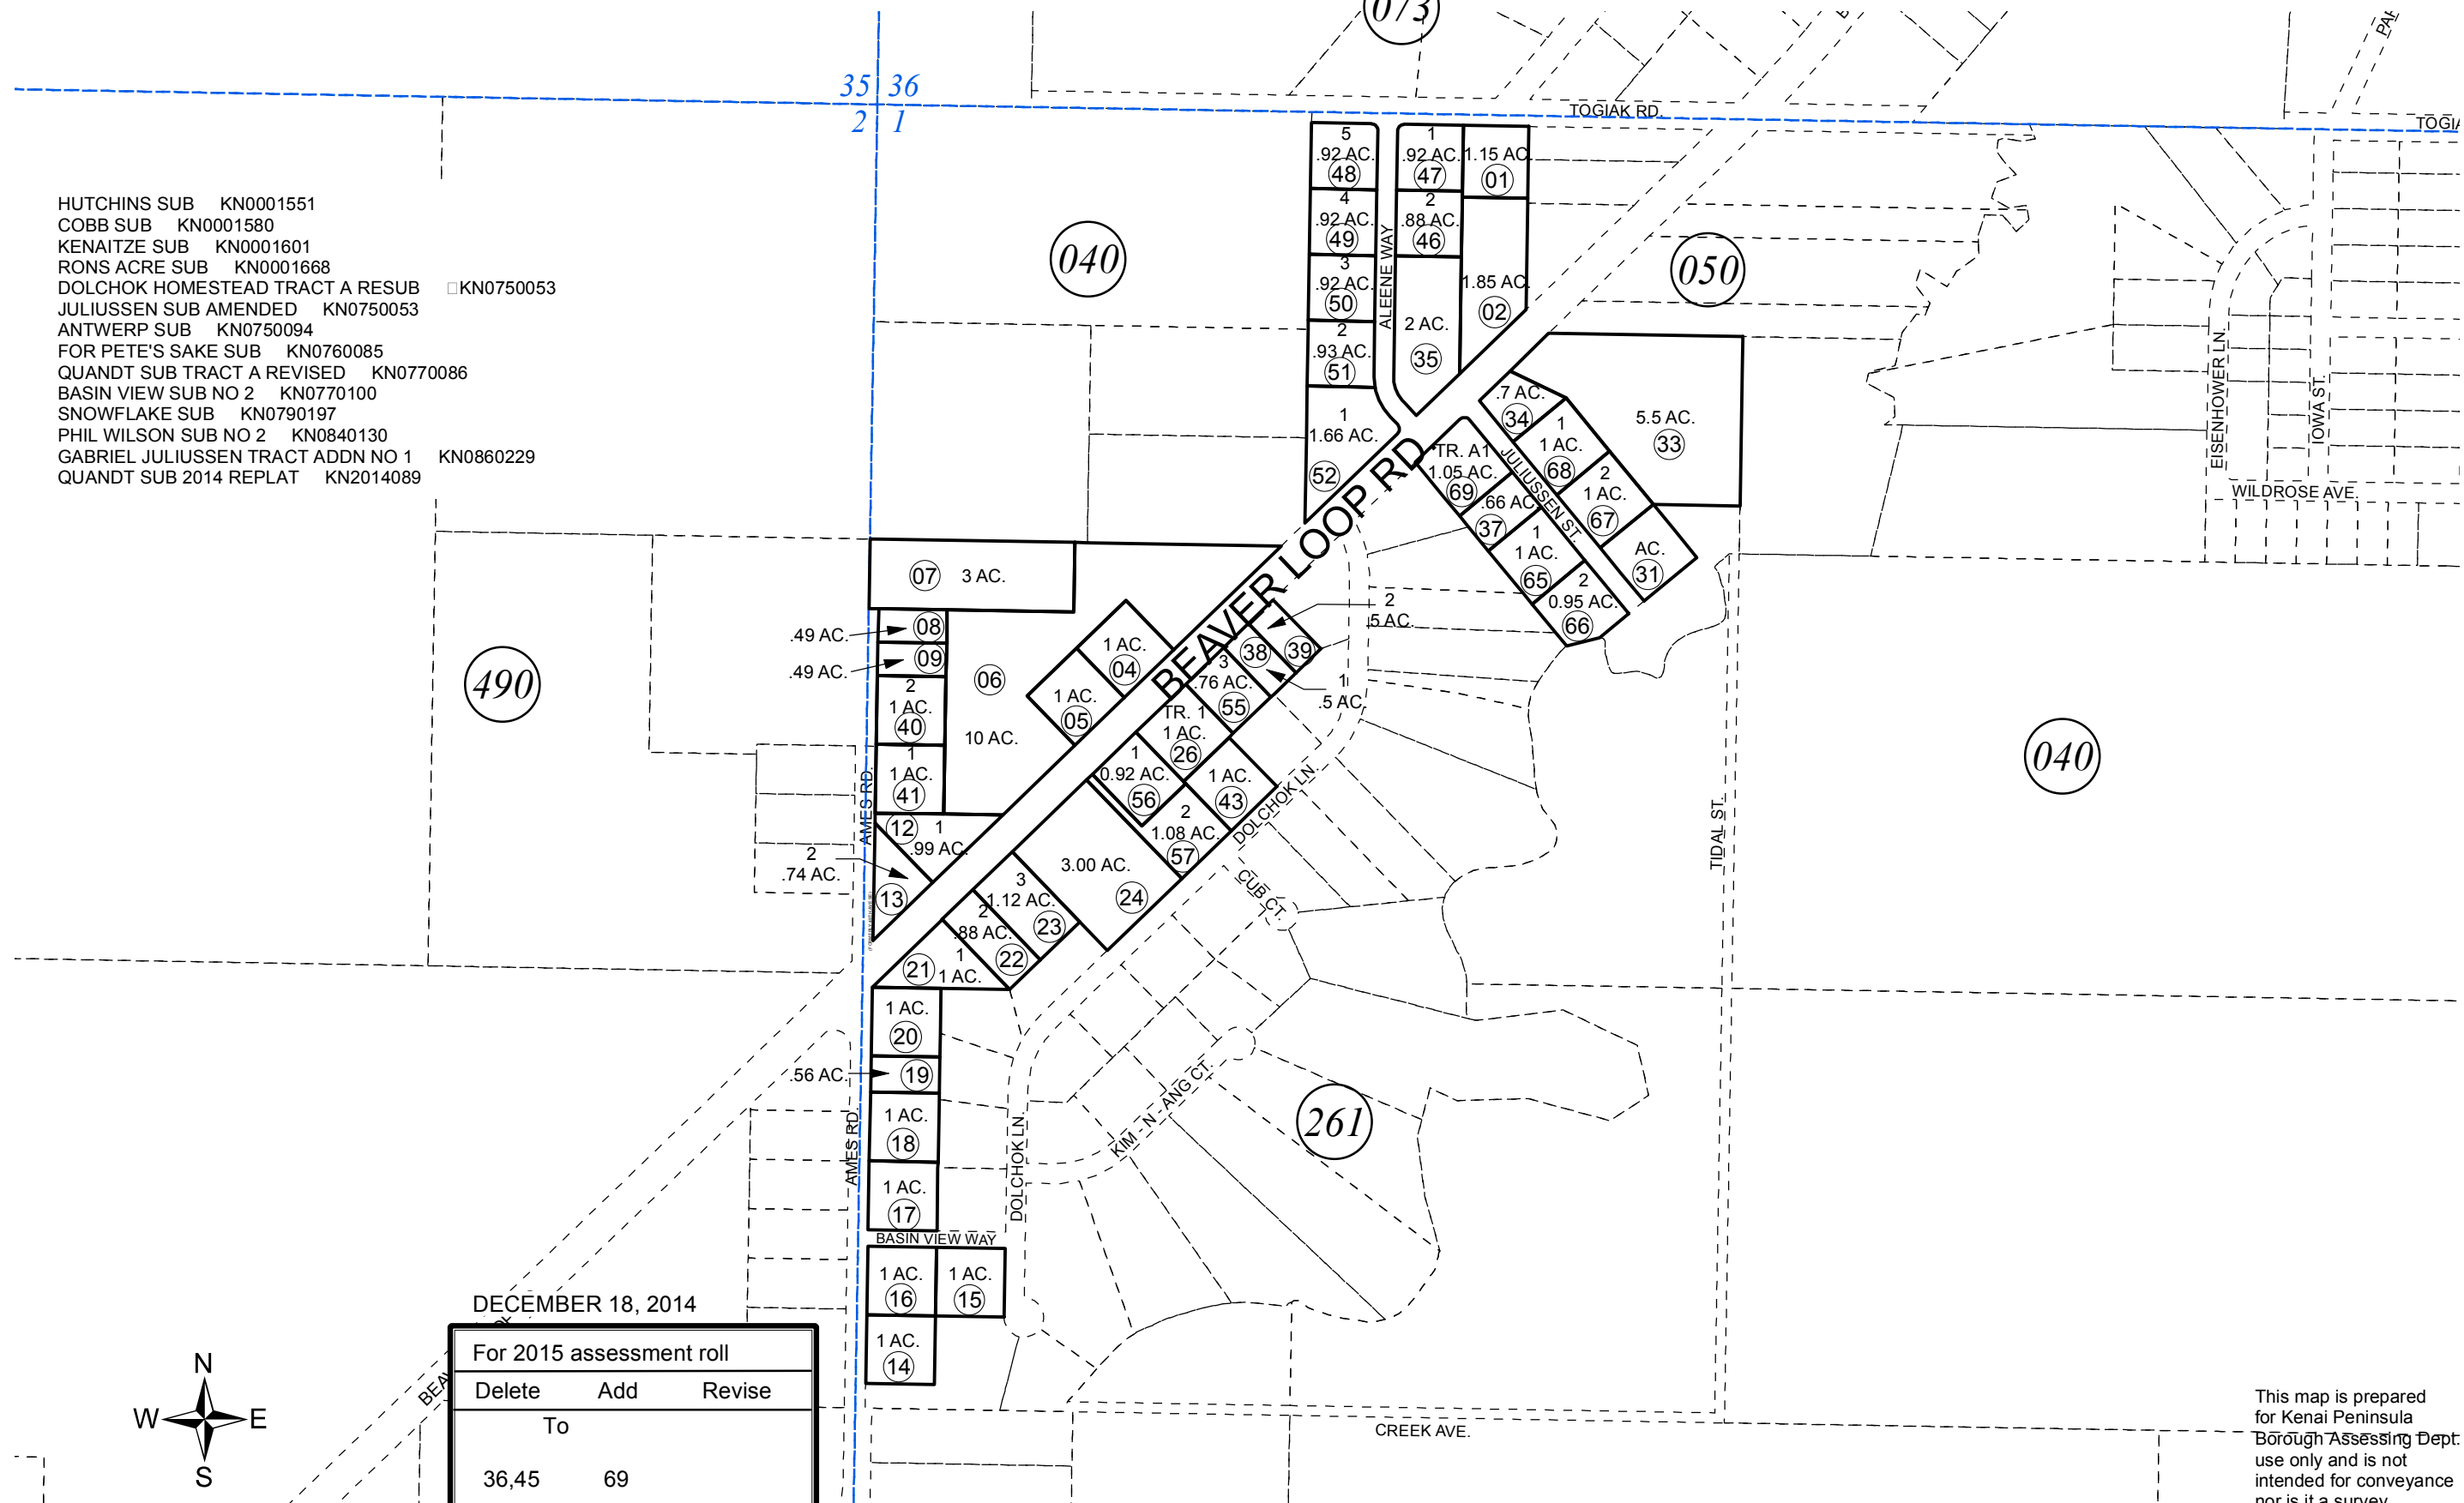

HUTCHINS SUB KN0001551  
 COBB SUB KN0001580  
 KENAITZE SUB KN0001601  
 RONS ACRE SUB KN0001668  
 DOLCHOK HOMESTEAD TRACT A RESUB KN0750053  
 JULIUSSEN SUB AMENDED KN0750053  
 ANTWERP SUB KN0750094  
 FOR PETE'S SAKE SUB KN0760085  
 QUANDT SUB TRACT A REVISED KN0770086  
 BASIN VIEW SUB NO 2 KN0770100  
 SNOWFLAKE SUB KN0790197  
 PHIL WILSON SUB NO 2 KN0840130  
 GABRIEL JULIUSSEN TRACT ADDN NO 1 KN0860229  
 QUANDT SUB 2014 REPLAT KN2014089

DECEMBER 18, 2014

For 2015 assessment roll		
Delete	Add	Revise
To		
36,45	69	

Assessor's Map  
 Kenai Peninsula Borough

This map is prepared for Kenai Peninsula Borough Assessing Dept. use only and is not intended for conveyance nor is it a survey.  
 Note- Assessor's block Numbers Shown in Elipses  
 Assessor's Parcel Numbers Shown in Circles