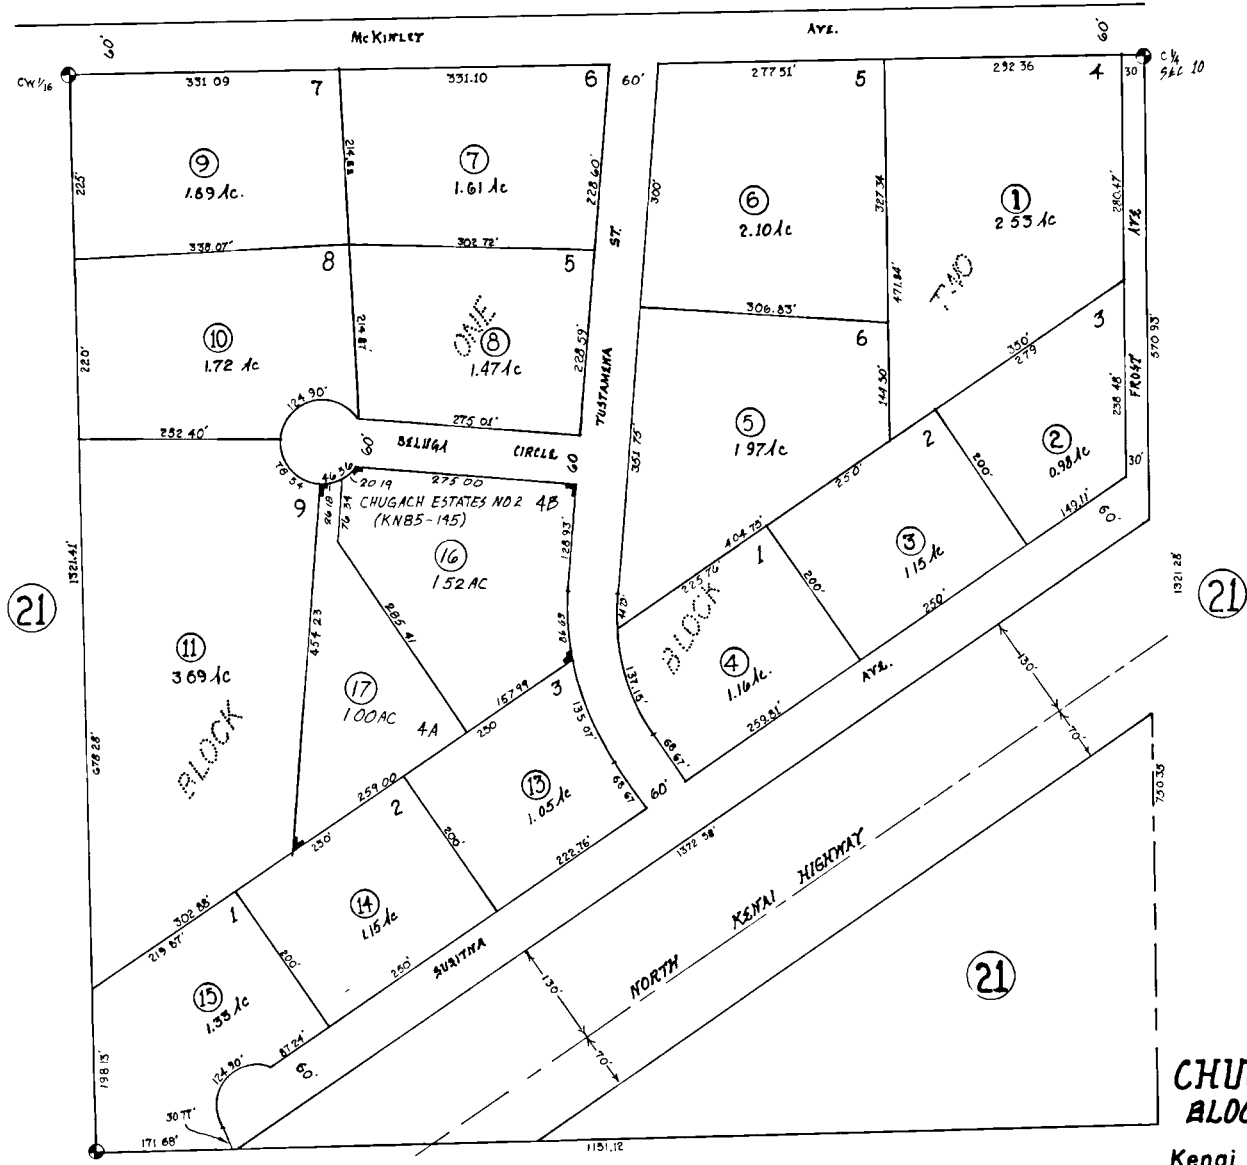

POR. NE 1/4 SW 1/4 SEC. 10, T.7N., R.12W., S.M.

CHUGACH ESTATES SUB.
BLOCKS 1 & 2 K-76-10

Kenai Peninsula Borough, Alaska

NOTE - Assessor's Block Numbers Shown in Ellipses
Assessor's Parcel Numbers Shown in Circles