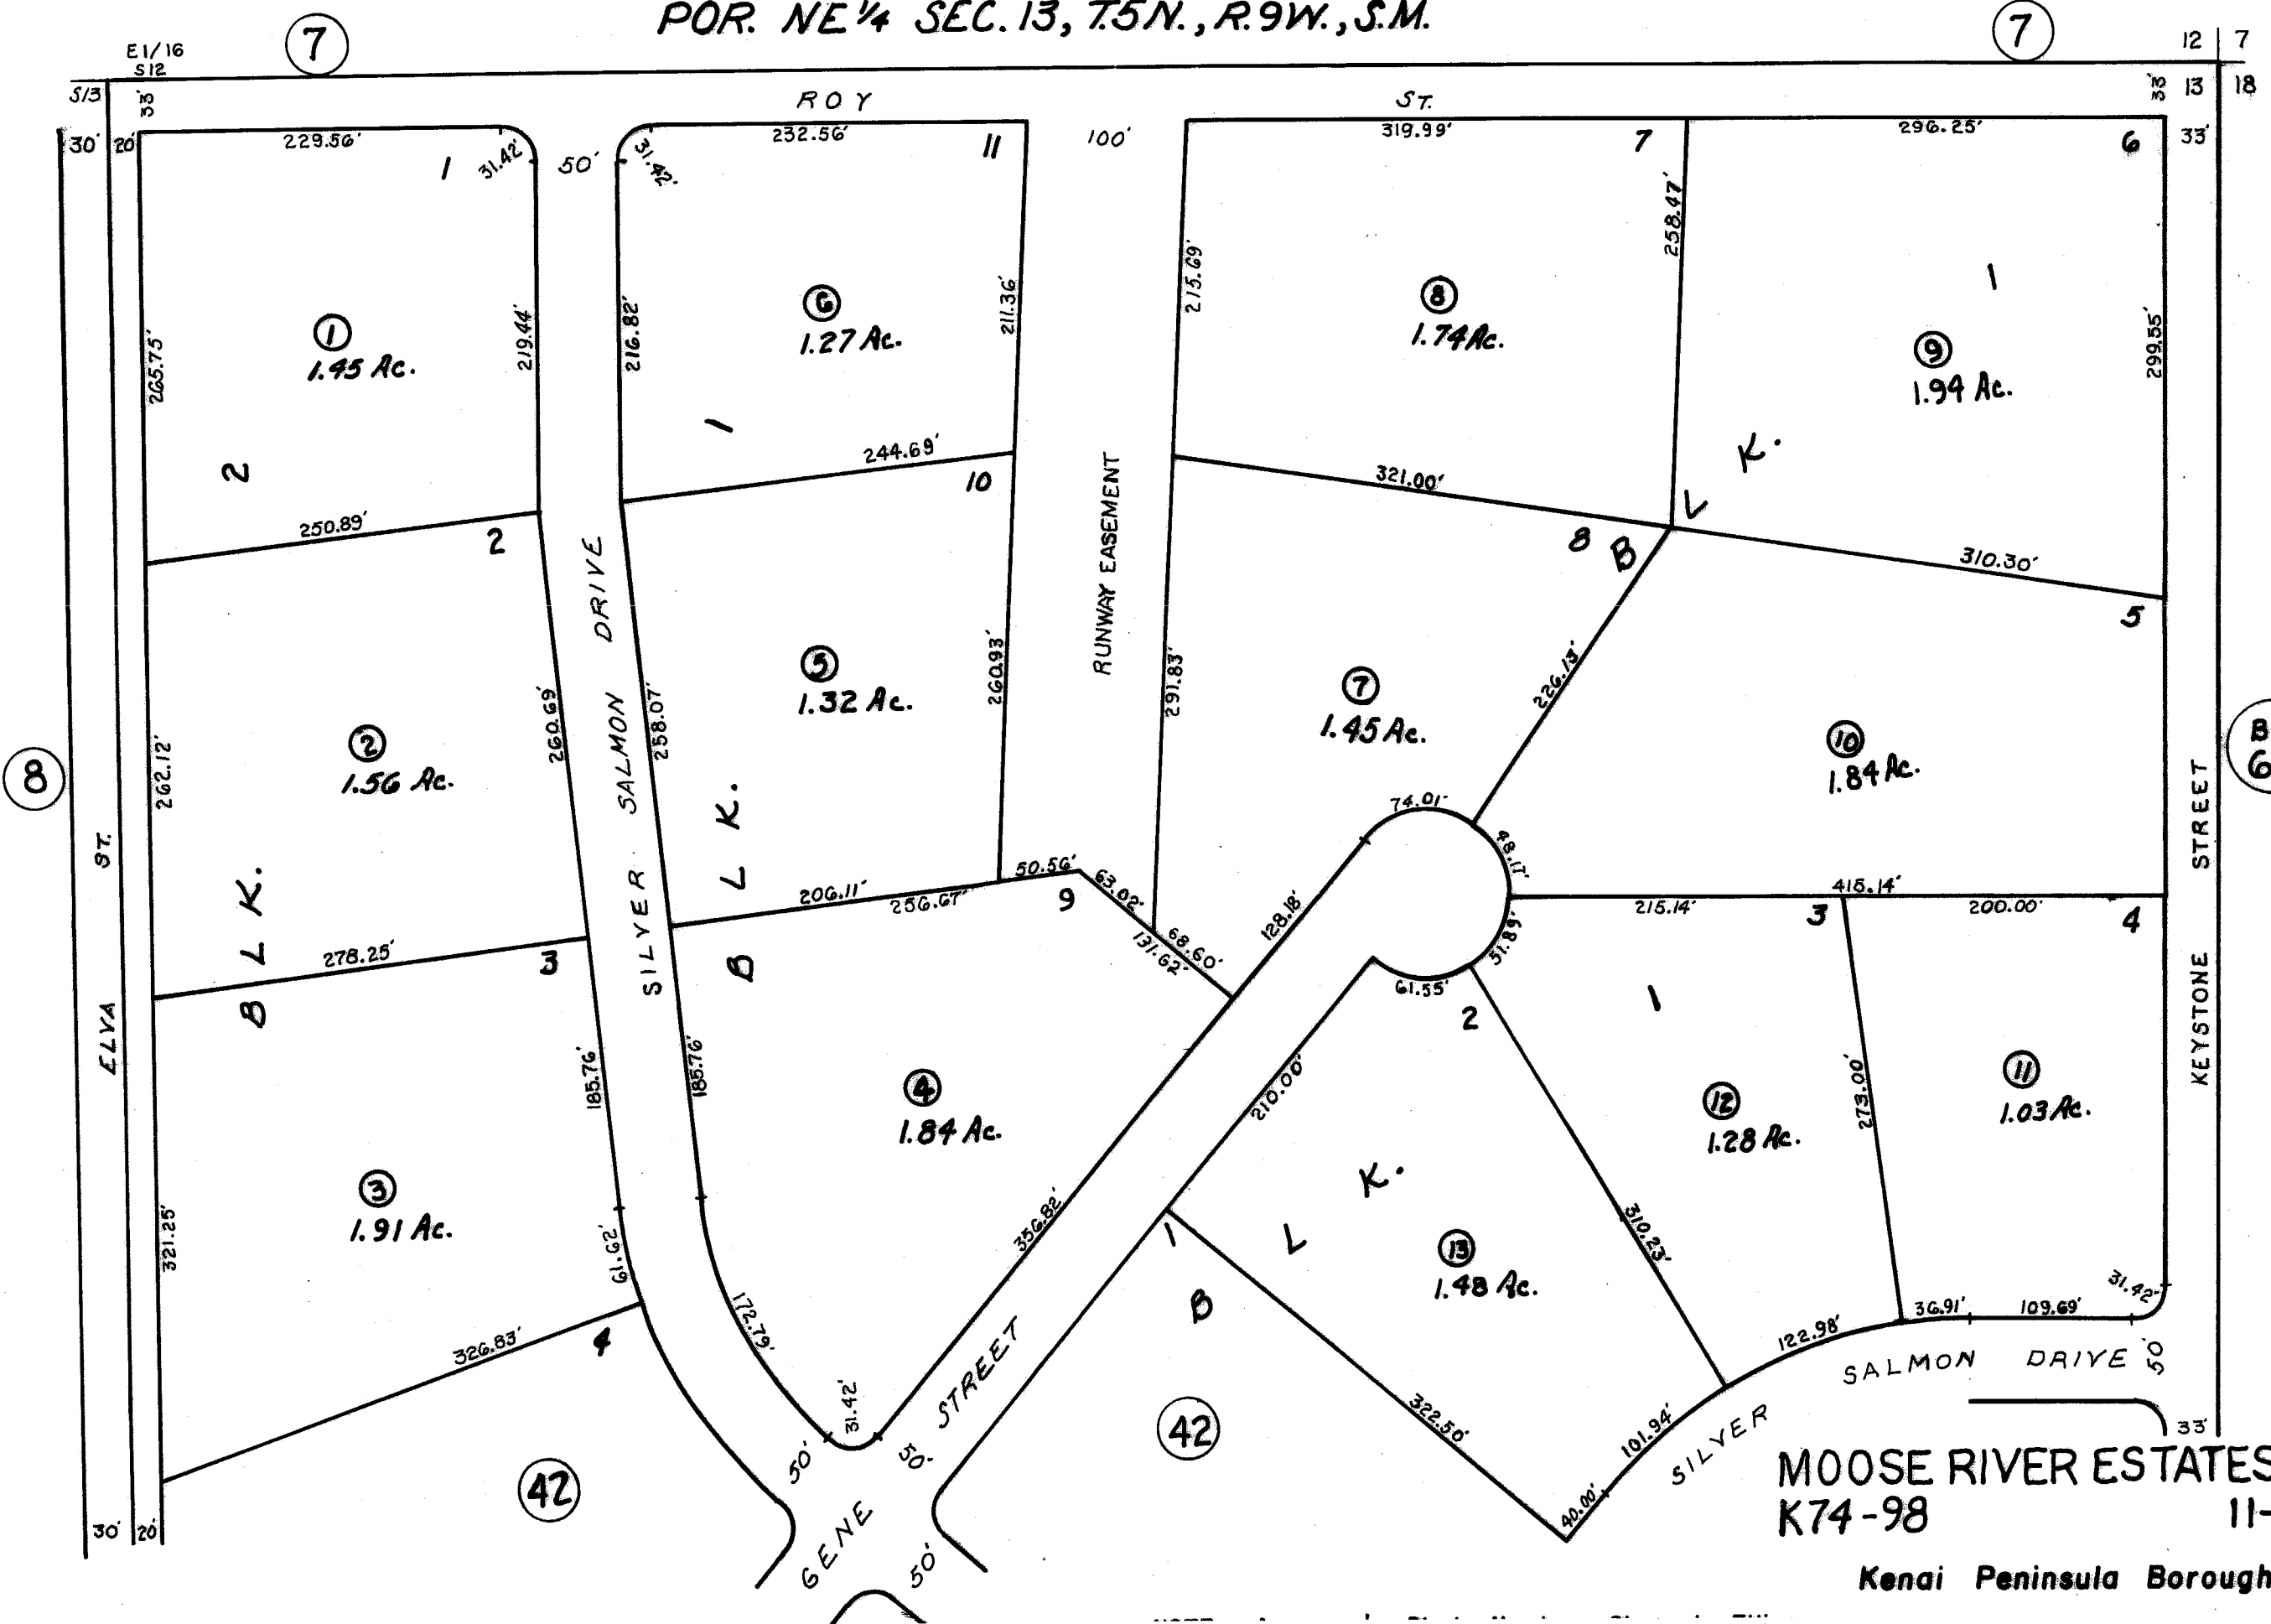

POR. NE 1/4 SEC. 13, T.5N., R.9W., S.M.

63-41

8

7

7

12 7
13 18
33

42

42

BK 65

MOOSE RIVER ESTATES SUB.
K74-98
11-7-74

Kenai Peninsula Borough, Alaska