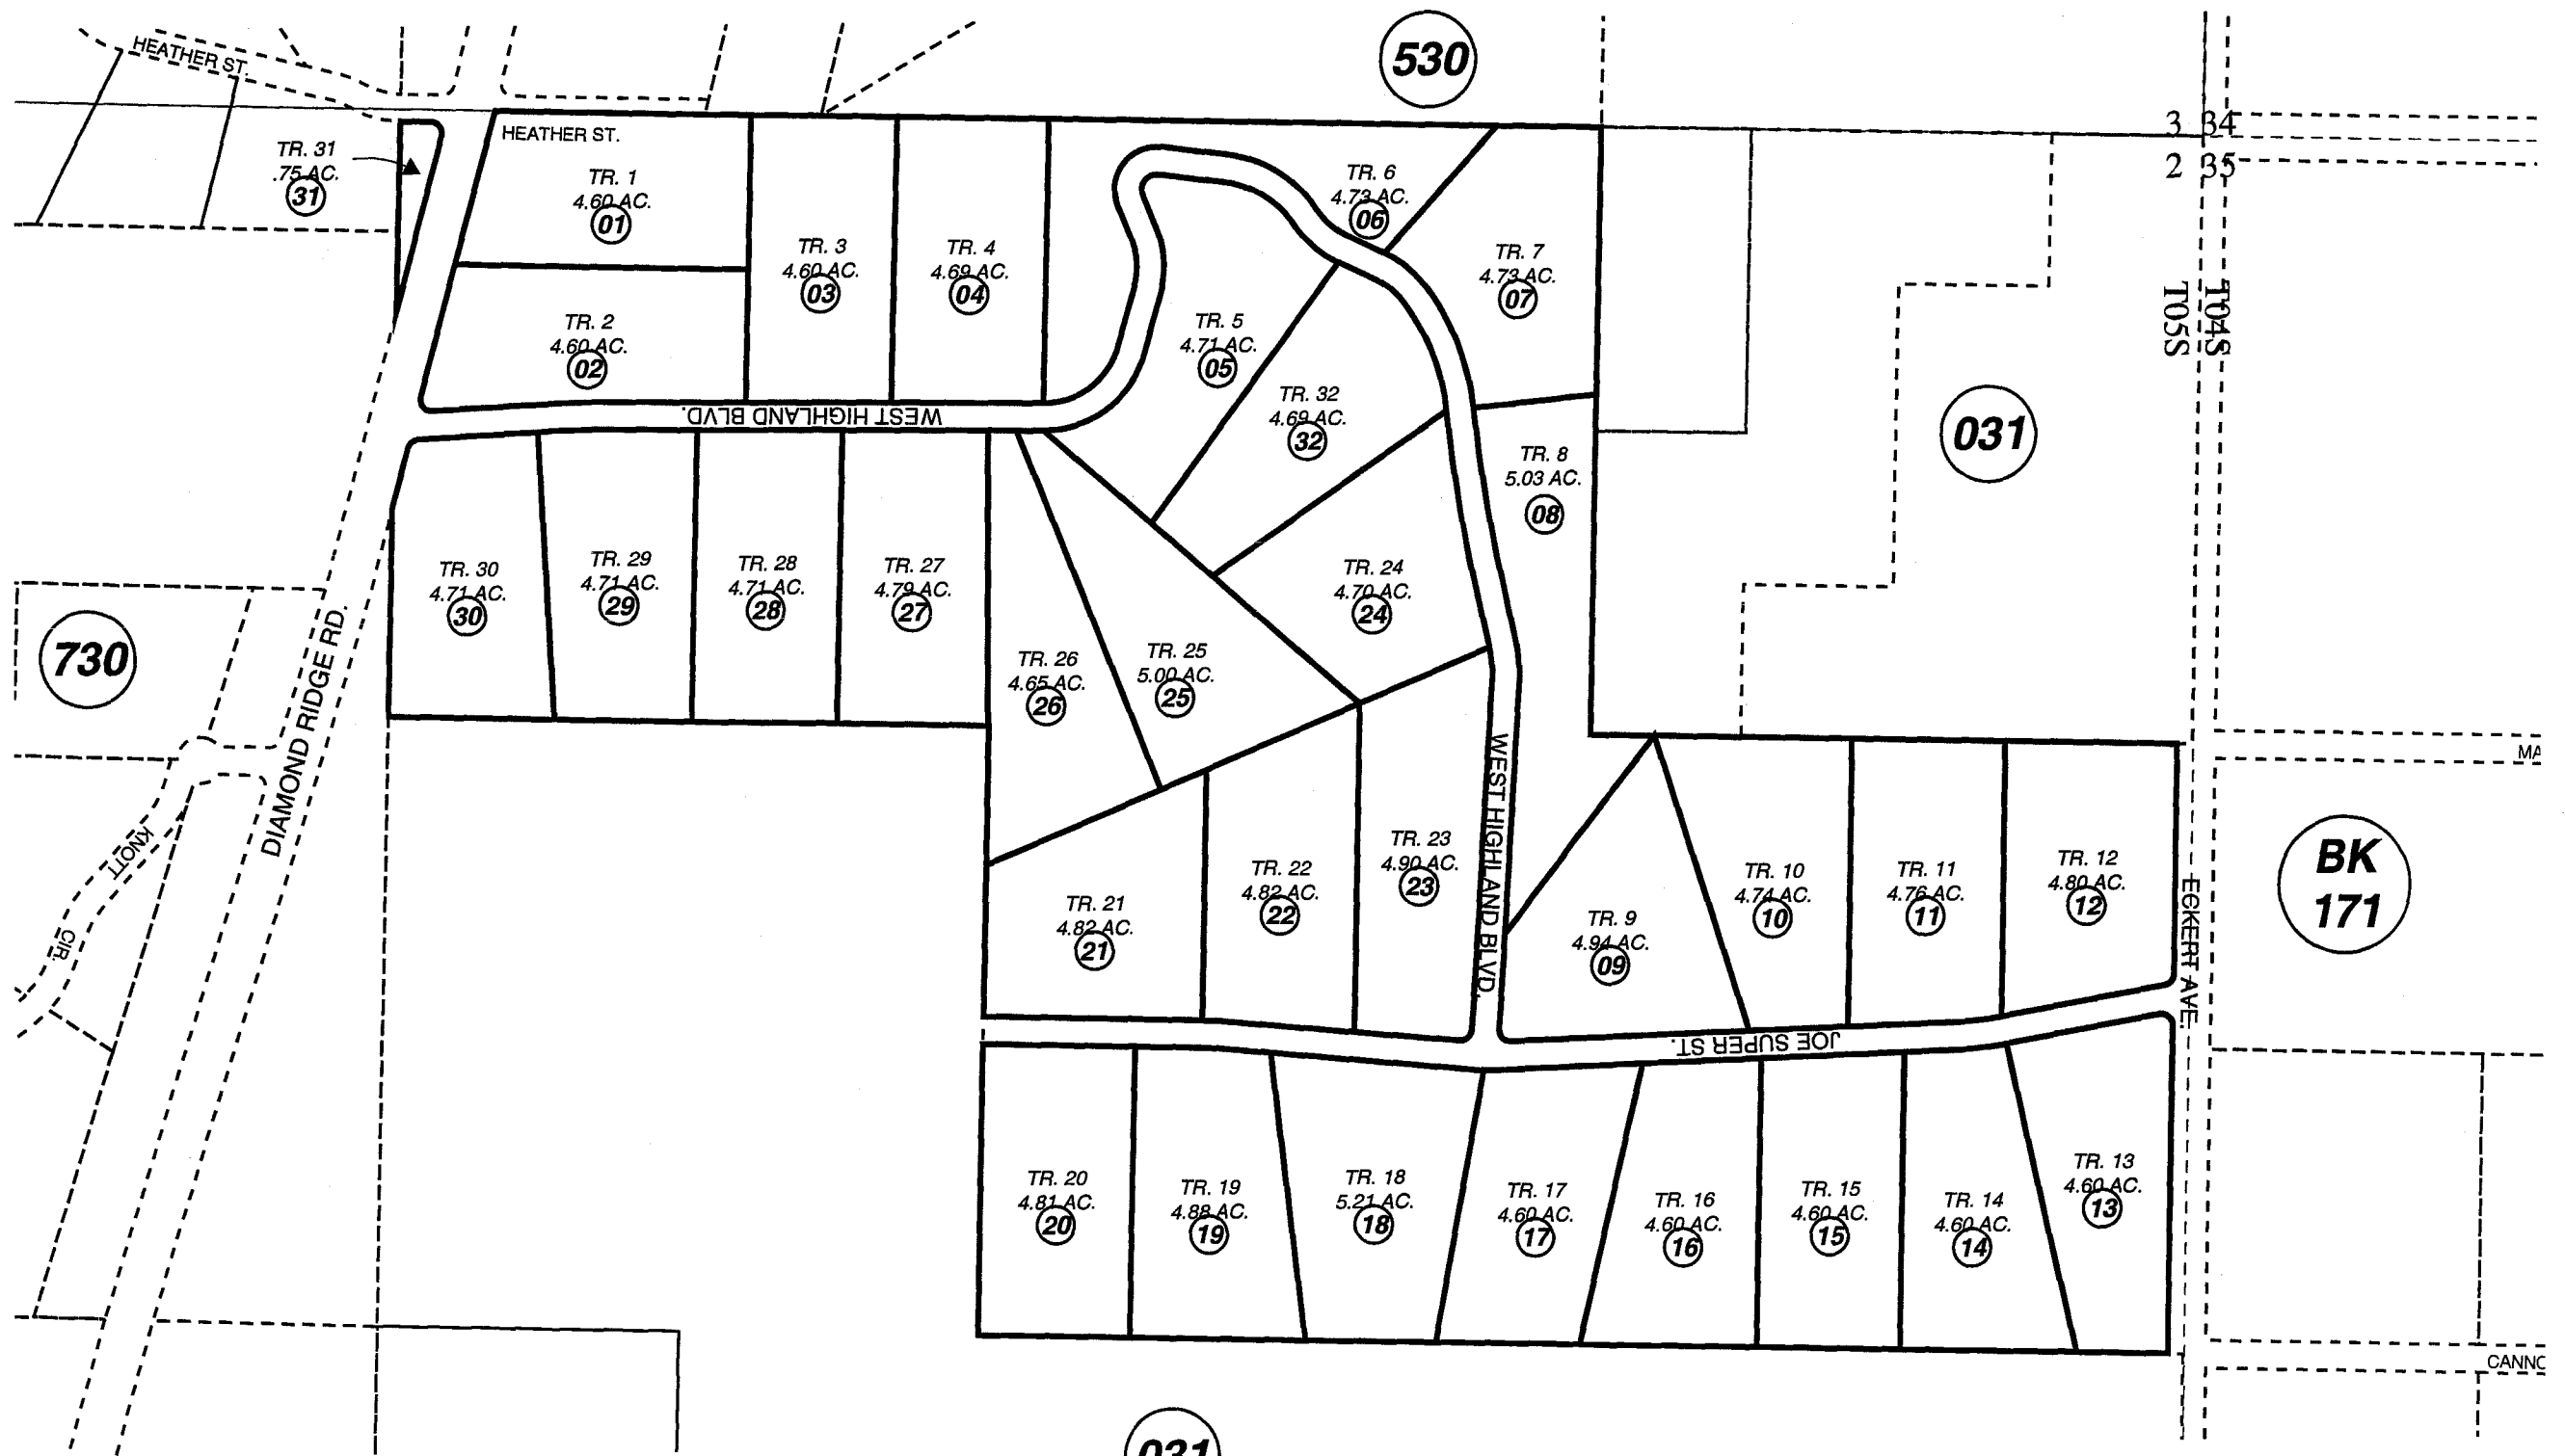

POR. SEC. 2, T06S, R14W, S.M.

173-035

NOVEMBER 8, 2002

For 2003 assessment roll		
Delete	Add	Revise
To		
NEW PAGE		

Assessor's Map  
Kenai Peninsula Borough

TULIN WEST HIGHLANDS HM2002006

Note- Assessor's block Numbers Shown in Elipses  
Assessor's Parcel Numbers Shown in Circles

This map is prepared for Kenai Peninsula Borough Assessing Dept. use only and is not intended for conveyance nor is it a survey.