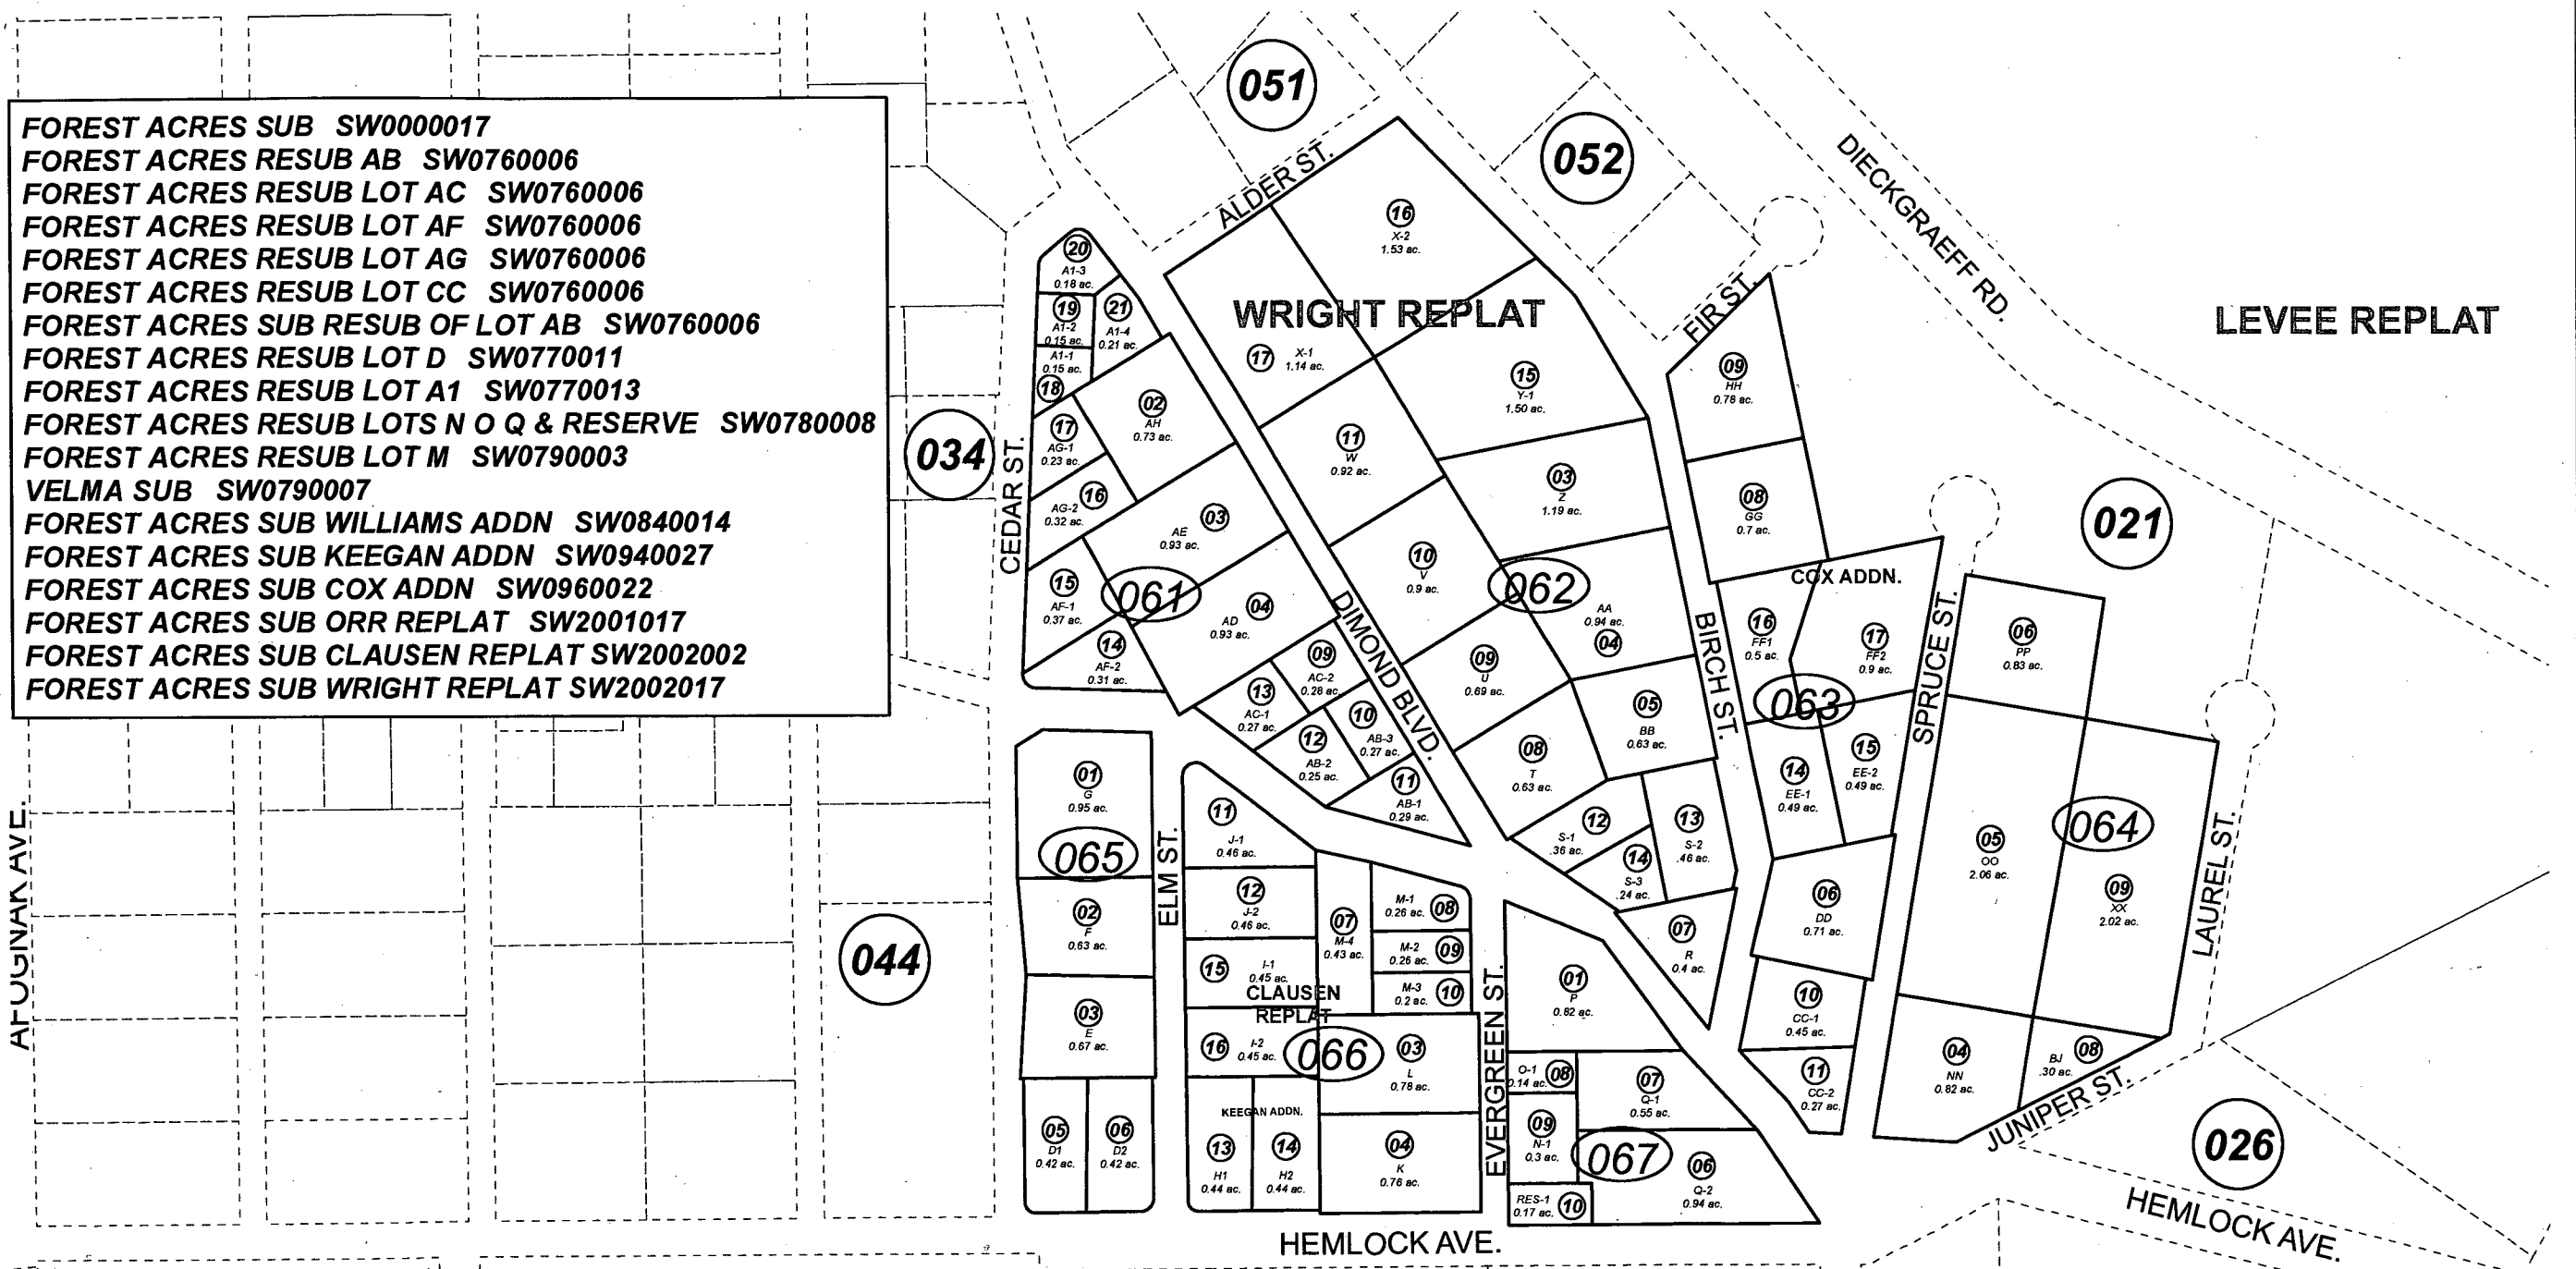

FOREST ACRES SUB SW0000017
FOREST ACRES RESUB AB SW0760006
FOREST ACRES RESUB LOT AC SW0760006
FOREST ACRES RESUB LOT AF SW0760006
FOREST ACRES RESUB LOT AG SW0760006
FOREST ACRES RESUB LOT CC SW0760006
FOREST ACRES SUB RESUB OF LOT AB SW0760006
FOREST ACRES RESUB LOT D SW0770011
FOREST ACRES RESUB LOT A1 SW0770013
FOREST ACRES RESUB LOTS N O Q & RESERVE SW0780008
FOREST ACRES RESUB LOT M SW0790003
VELMA SUB SW0790007
FOREST ACRES SUB WILLIAMS ADDN SW0840014
FOREST ACRES SUB KEEGAN ADDN SW0940027
FOREST ACRES SUB COX ADDN SW0960022
FOREST ACRES SUB ORR REPLAT SW2001017
FOREST ACRES SUB CLAUSEN REPLAT SW2002002
FOREST ACRES SUB WRIGHT REPLAT SW2002017

DECEMBER 20, 2012

For 2013 assessment roll	
Delete	Add Revise
To	
06303,	145021+
06312,	
06313,	
06407,	
06410	

Assessor's Map
Kenai Peninsula Borough

This map is prepared for Kenai Peninsula Borough Assessing Dept. use only and is not intended for conveyance nor is it a survey.

Note- Assessor's block Numbers Shown in Ellipses
Assessor's Parcel Numbers Shown in Circles