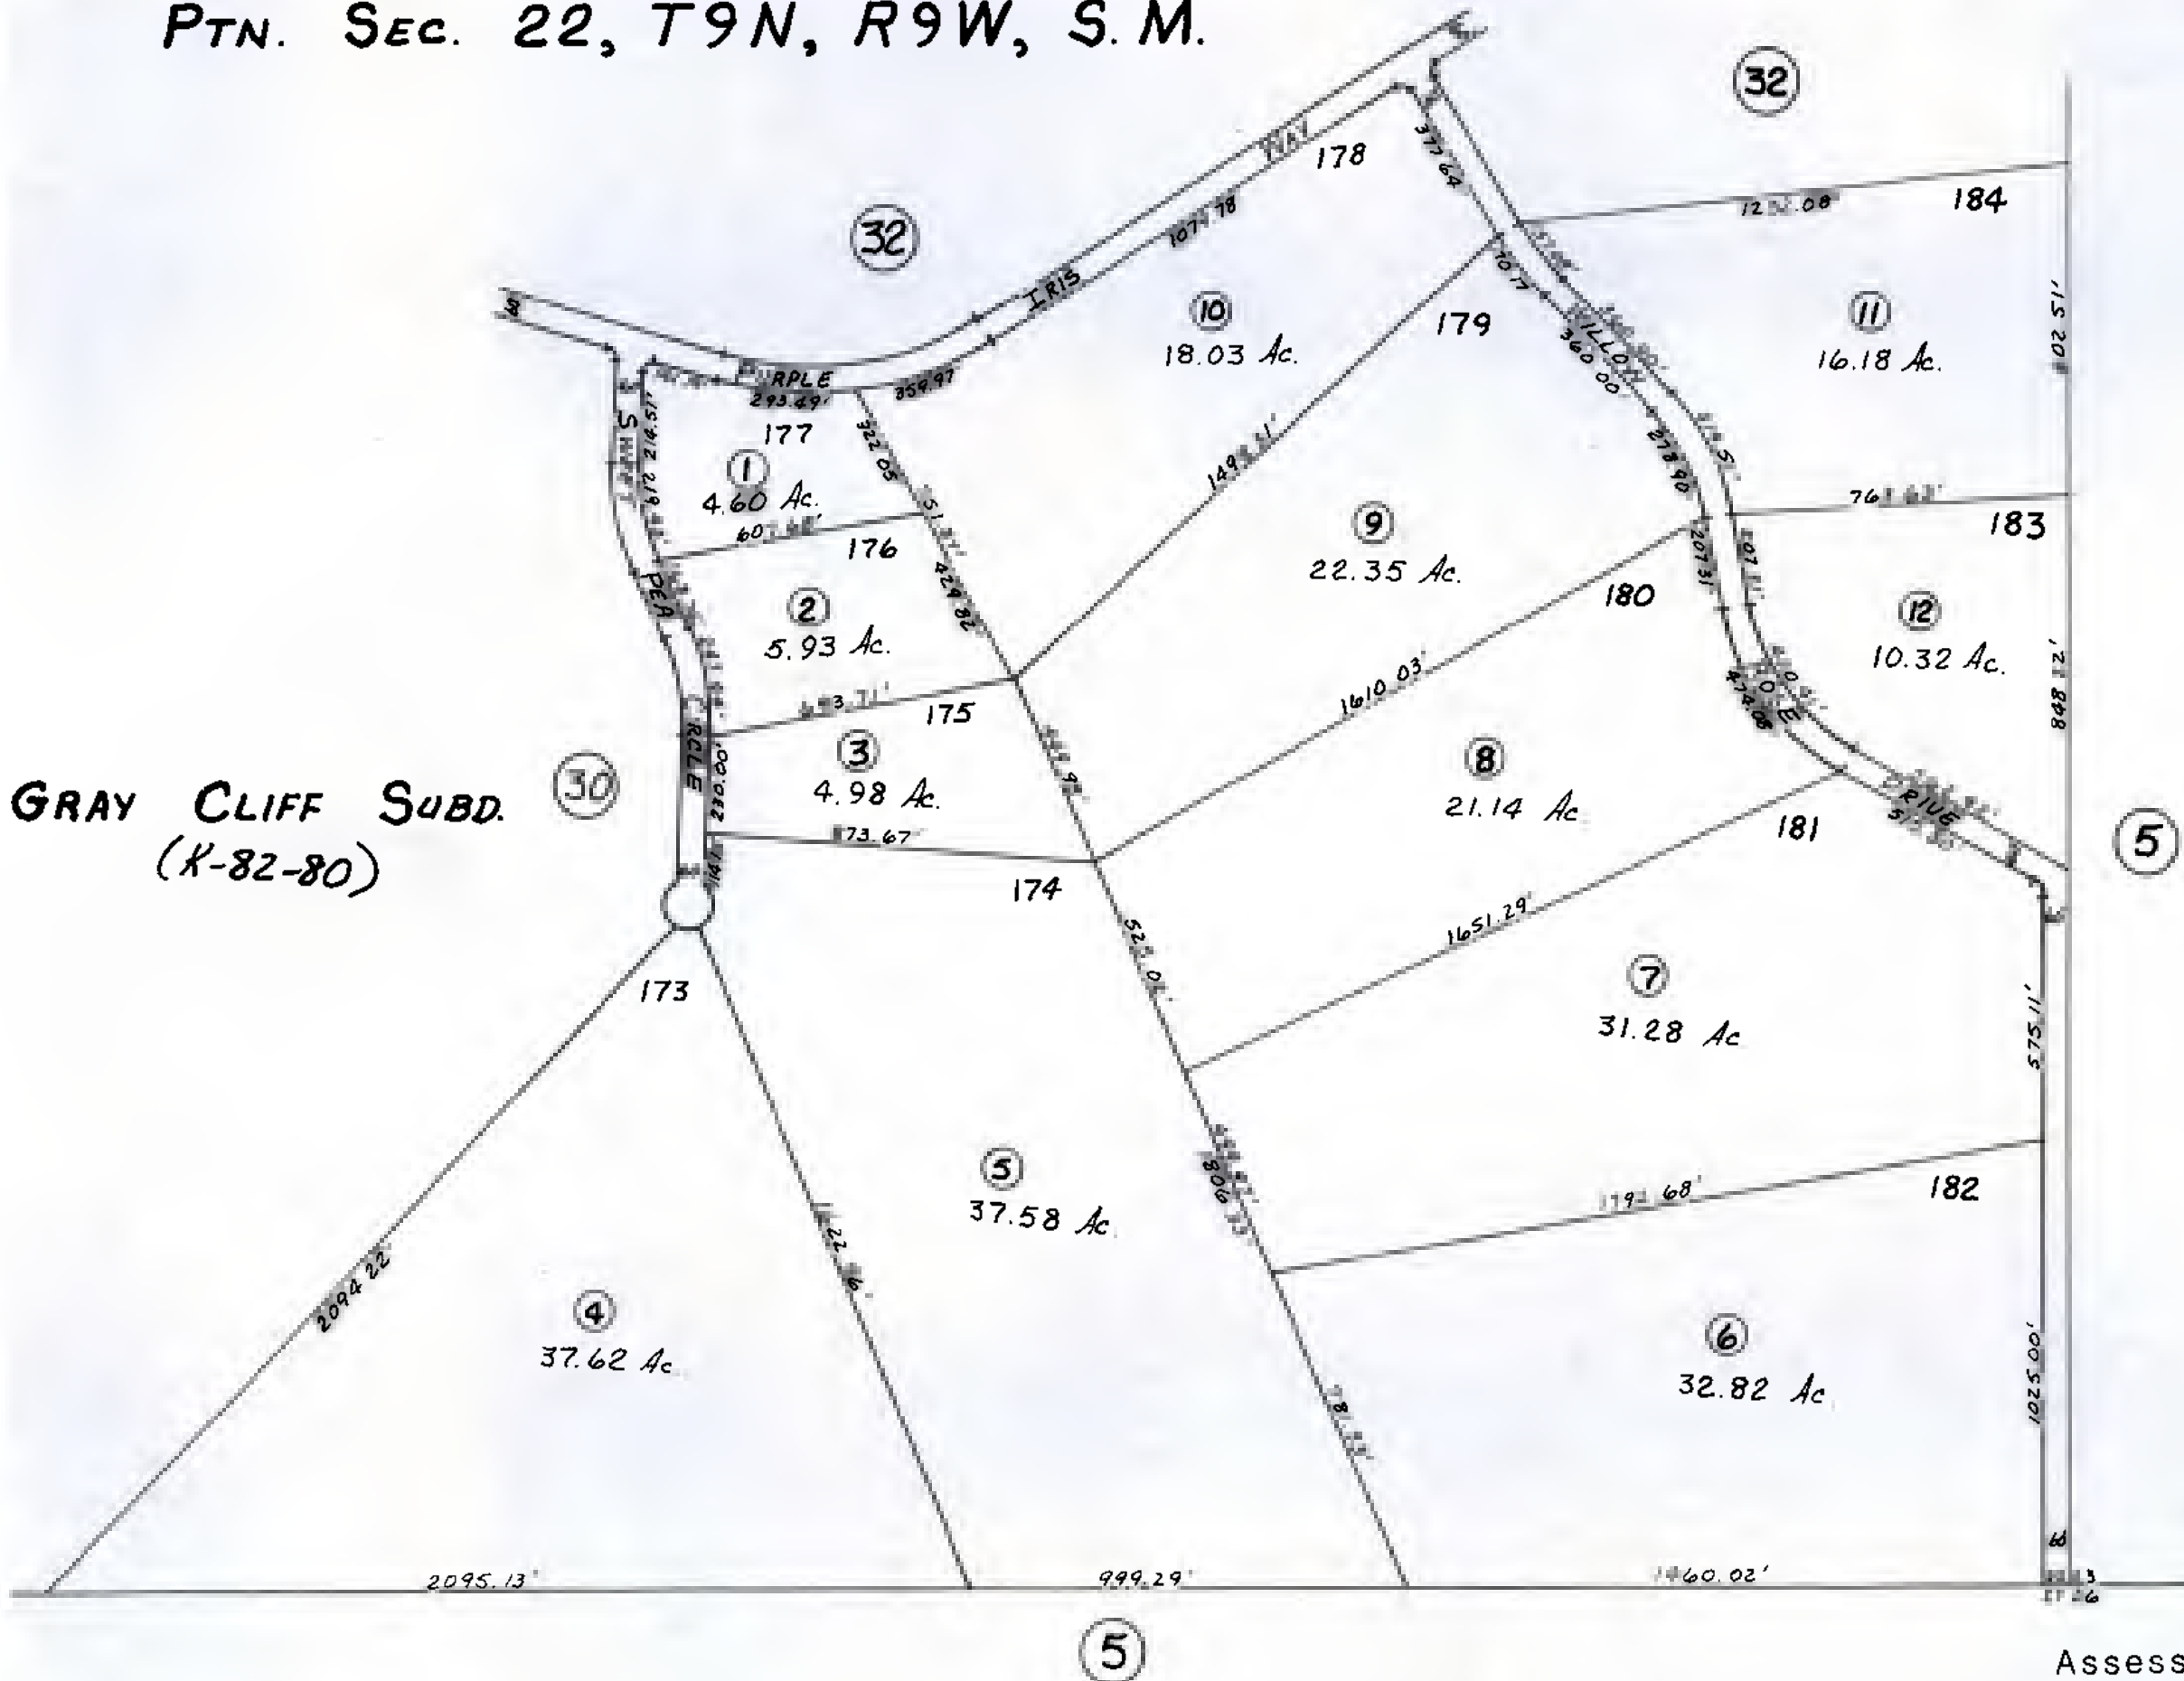

GRAY CLIFF SUBD.
(K-82-80)

Assessor's Map
Kenai Peninsula Borough, Alaska

NOTE - Assessor's Block Numbers Shown in Ellipses