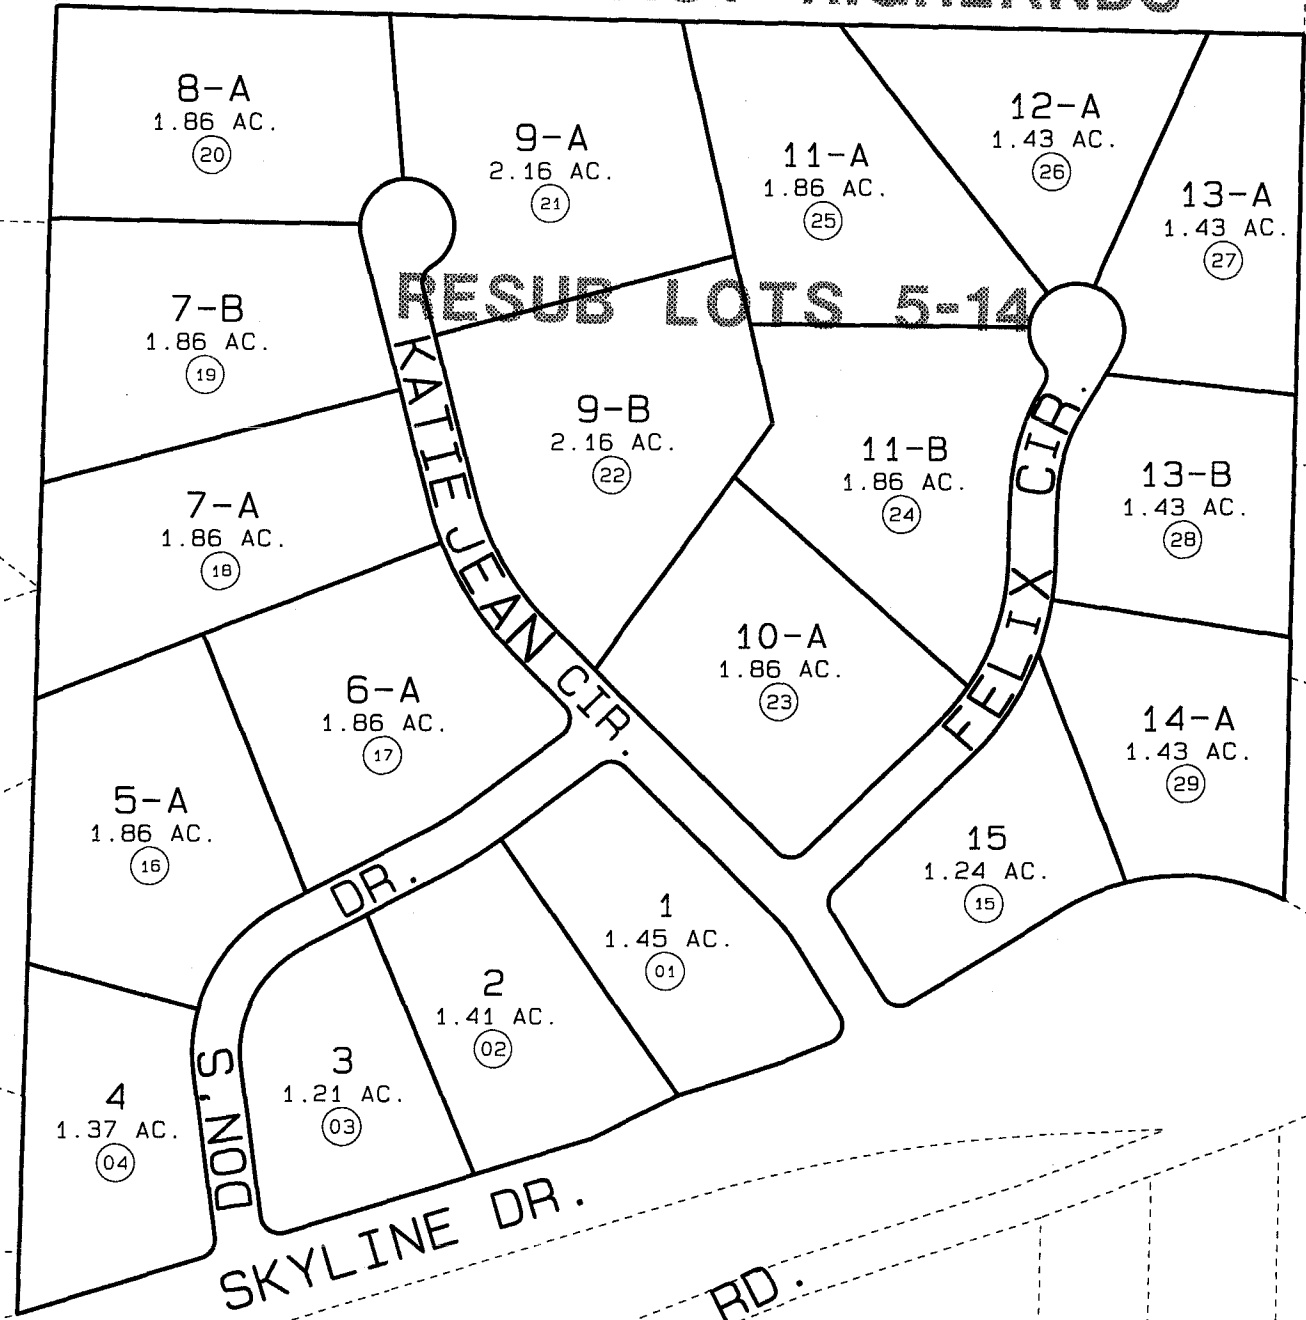

BK  
173

TULIN EAST HIGHLANDS

BK  
173

051

RESUB LOTS 5-14

DATE: JUNE 18, 1997

FOR 19 98 ASSESSMENT ROLL		
DELETE	ADD	REVISED
TO		
5-14	16-29	

Assessor's Map  
Kenai Peninsula Borough

TULIN EAST HIGHLANDS HM910033  
TULIN EAST HIGHLANDS RESUB LOT 5-14 HM970003

050

THIS MAP IS PREPARED FOR KENAI PENINSULA BOROUGH ASSESSING DEPT. USE ONLY AND IS NOT INTENDED FOR ANY OTHER USE OR REPRESENTATION

NOTE - Assessor's Block Numbers Shown In Ellipses Assessor's Parcel Numbers Shown In Circles