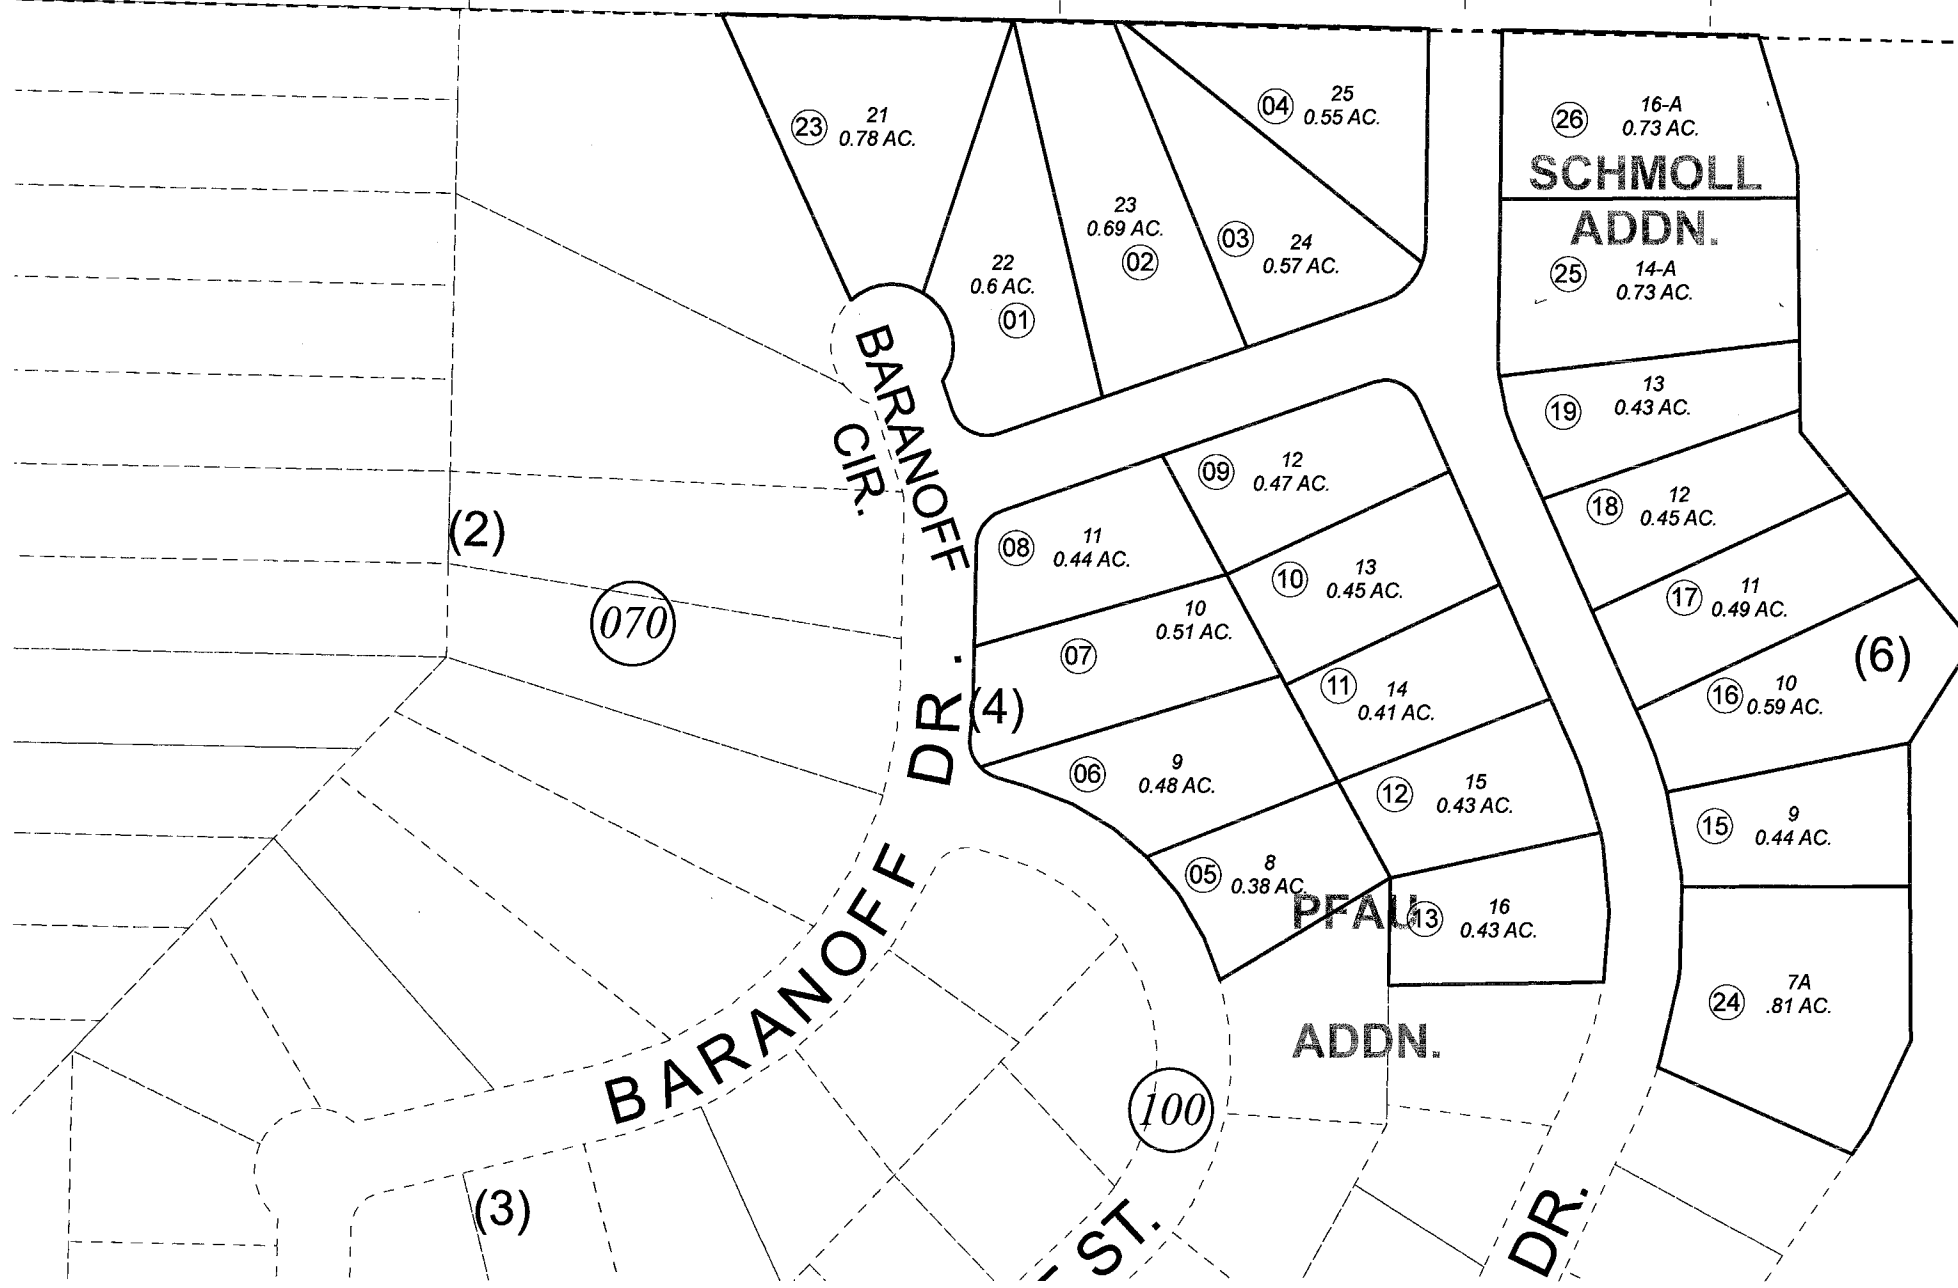

BARANOFF TERRACE

BK
014

PIEF

CABIN
LAKE

I.-J. EST.

(2)

070

(4)

100

(6)

(3)

JULY 28, 2009

For 2010 assessment roll		
Delete	Add	Revise
To		
20-22	25,26	

Assessor's Map
Kenai Peninsula Borough

BARANOFF TERRACE SUB KN0001556
BARANOFF TERRACE SUB PFAU ADDN KN2008027
BARANOFF TERRACE SUB SCHMOLL ADDN KN2009040

This map is prepared for Kenai Peninsula Borough Assessing Dept. use only and is not intended for conveyance nor is it a survey.
Note- Assessor's block Numbers Shown in Elipses
Assessor's Parcel Numbers Shown in Circles