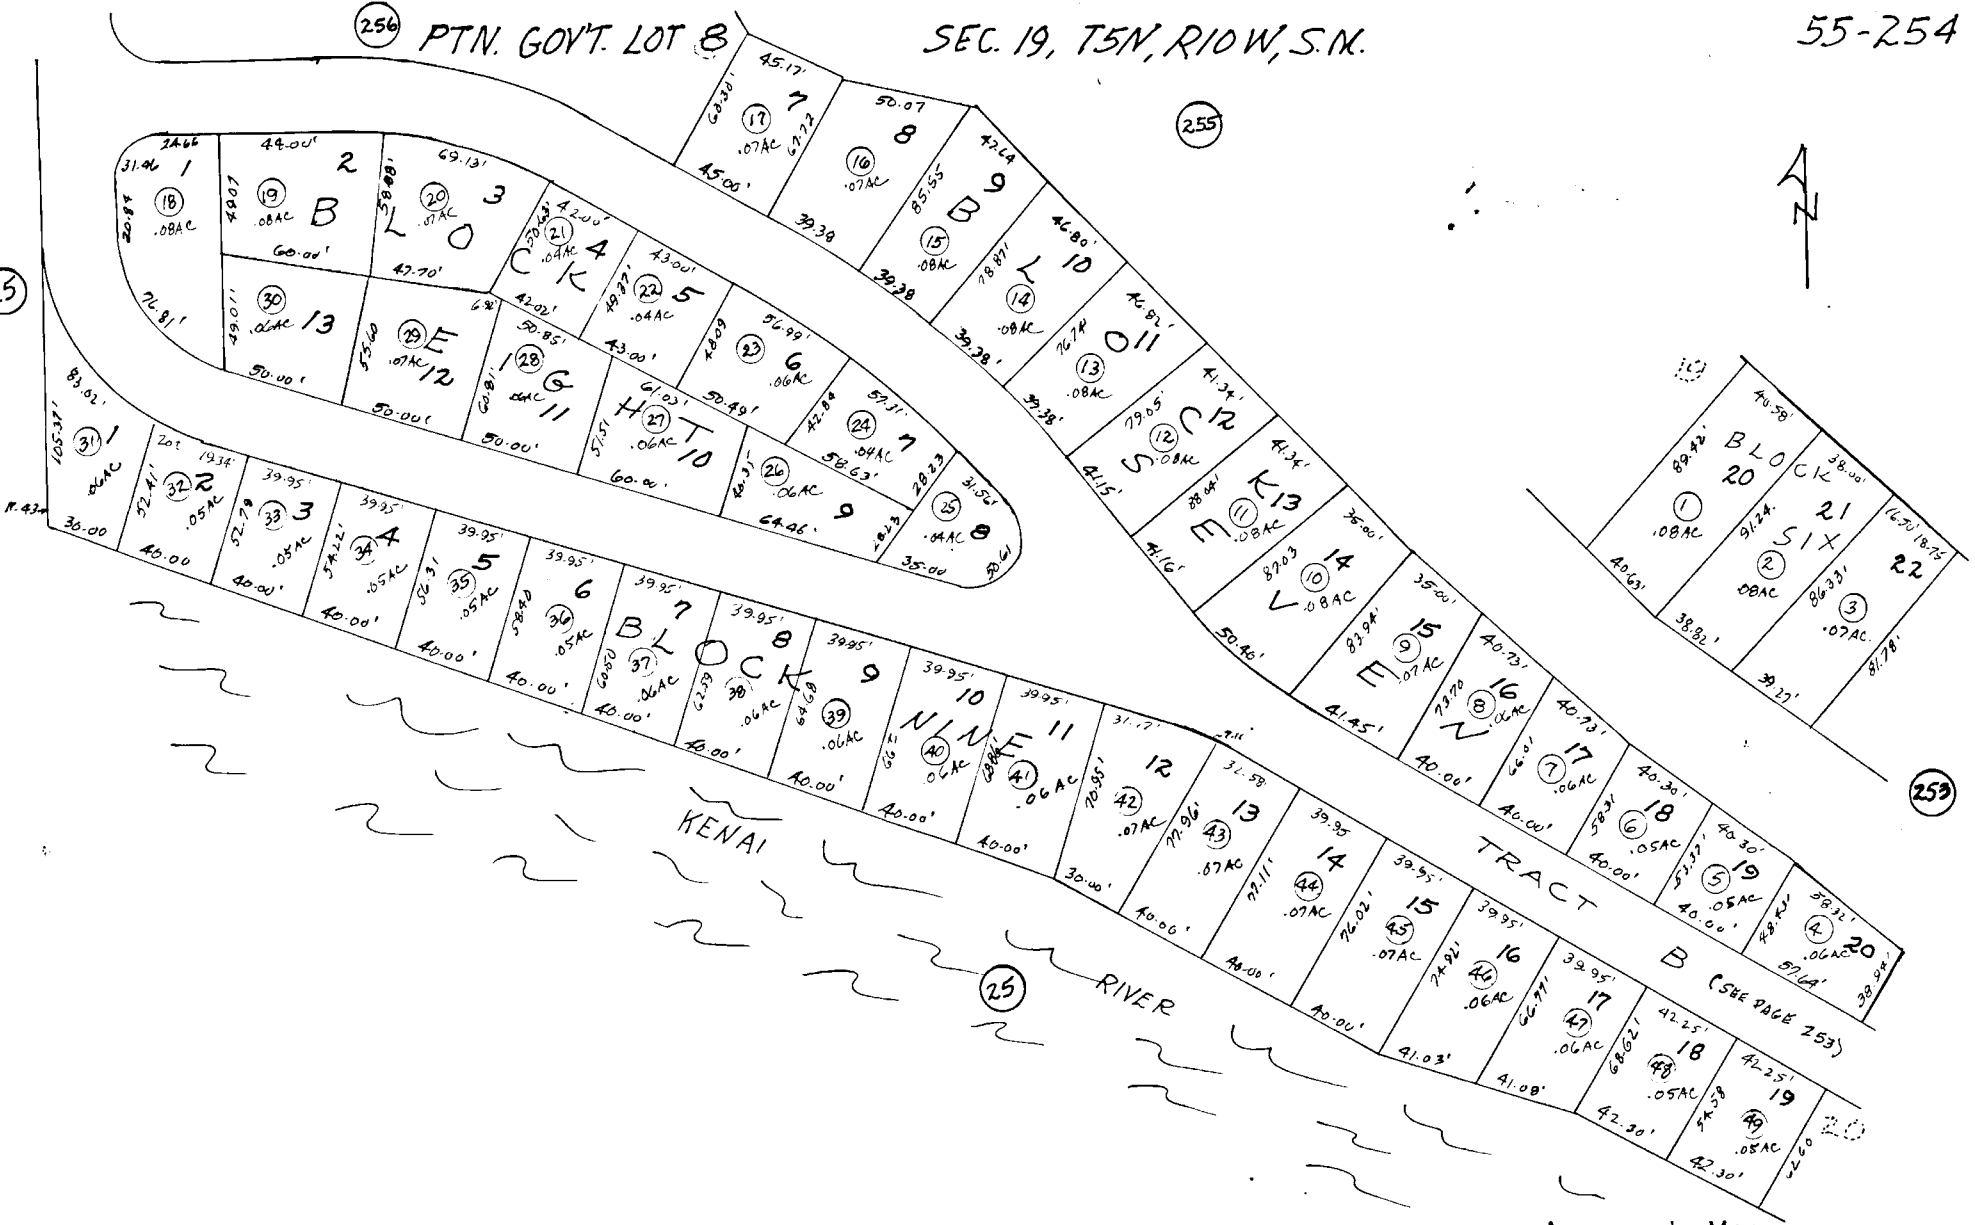

256

PTN. GOV'T. LOT 8

SEC. 19, T5N, R10W, S.1K.

55-254

25

255

259

CASTAWAY COVE (AMEND) K83-237

Assessor's Map
Kenai Peninsula Borough, Alaska

NOTE - Assessor's Block Numbers Shown in Ellipses
Assessor's Parcel Numbers Shown in Circles