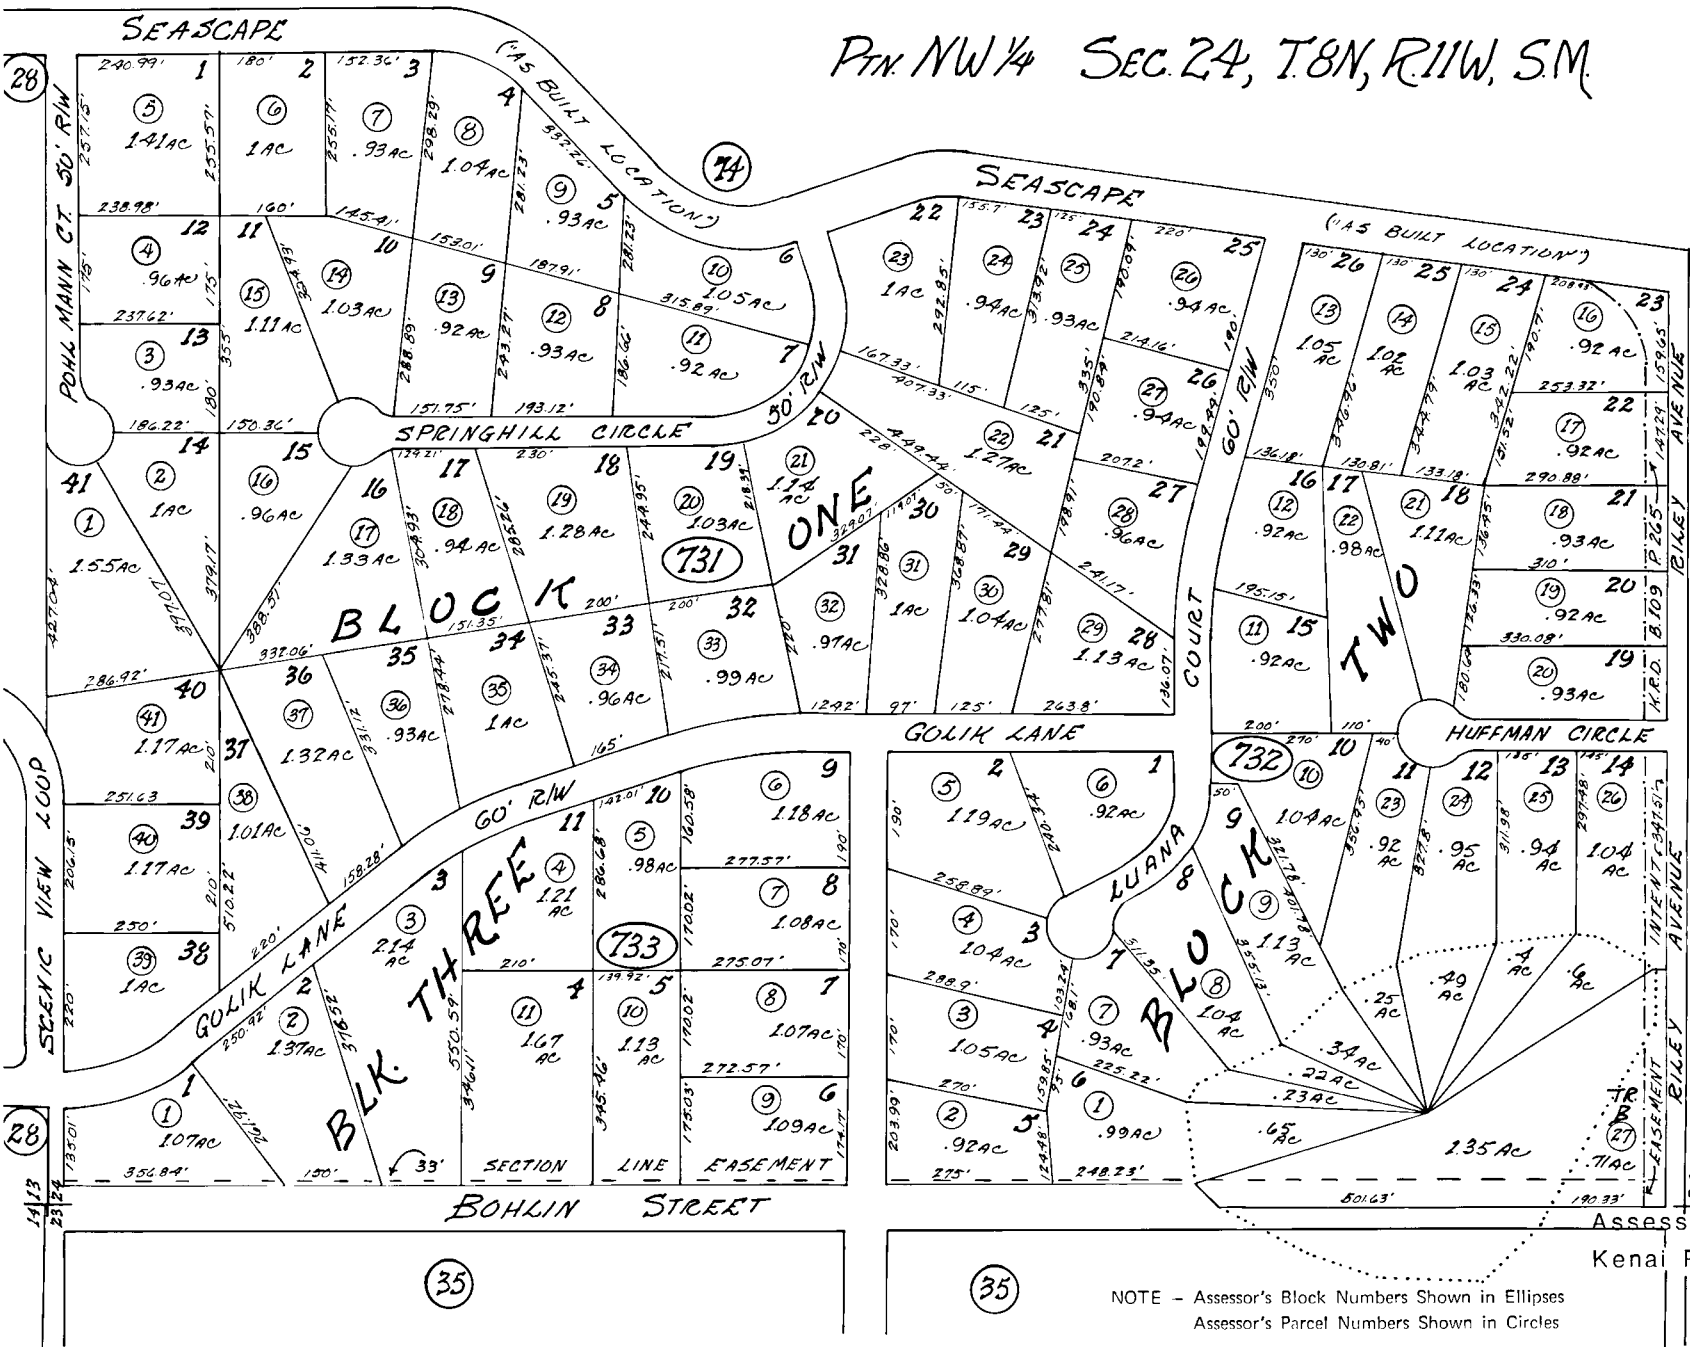

PT. NW 1/4 SEC. 24, T. 8N, R. 11W, S.M.

013-73

PENINSULA PARK
ESTATES
KN 86-156

Assessor's Map
Kenai Peninsula Borough, Alaska

NOTE - Assessor's Block Numbers Shown in Ellipses
Assessor's Parcel Numbers Shown in Circles