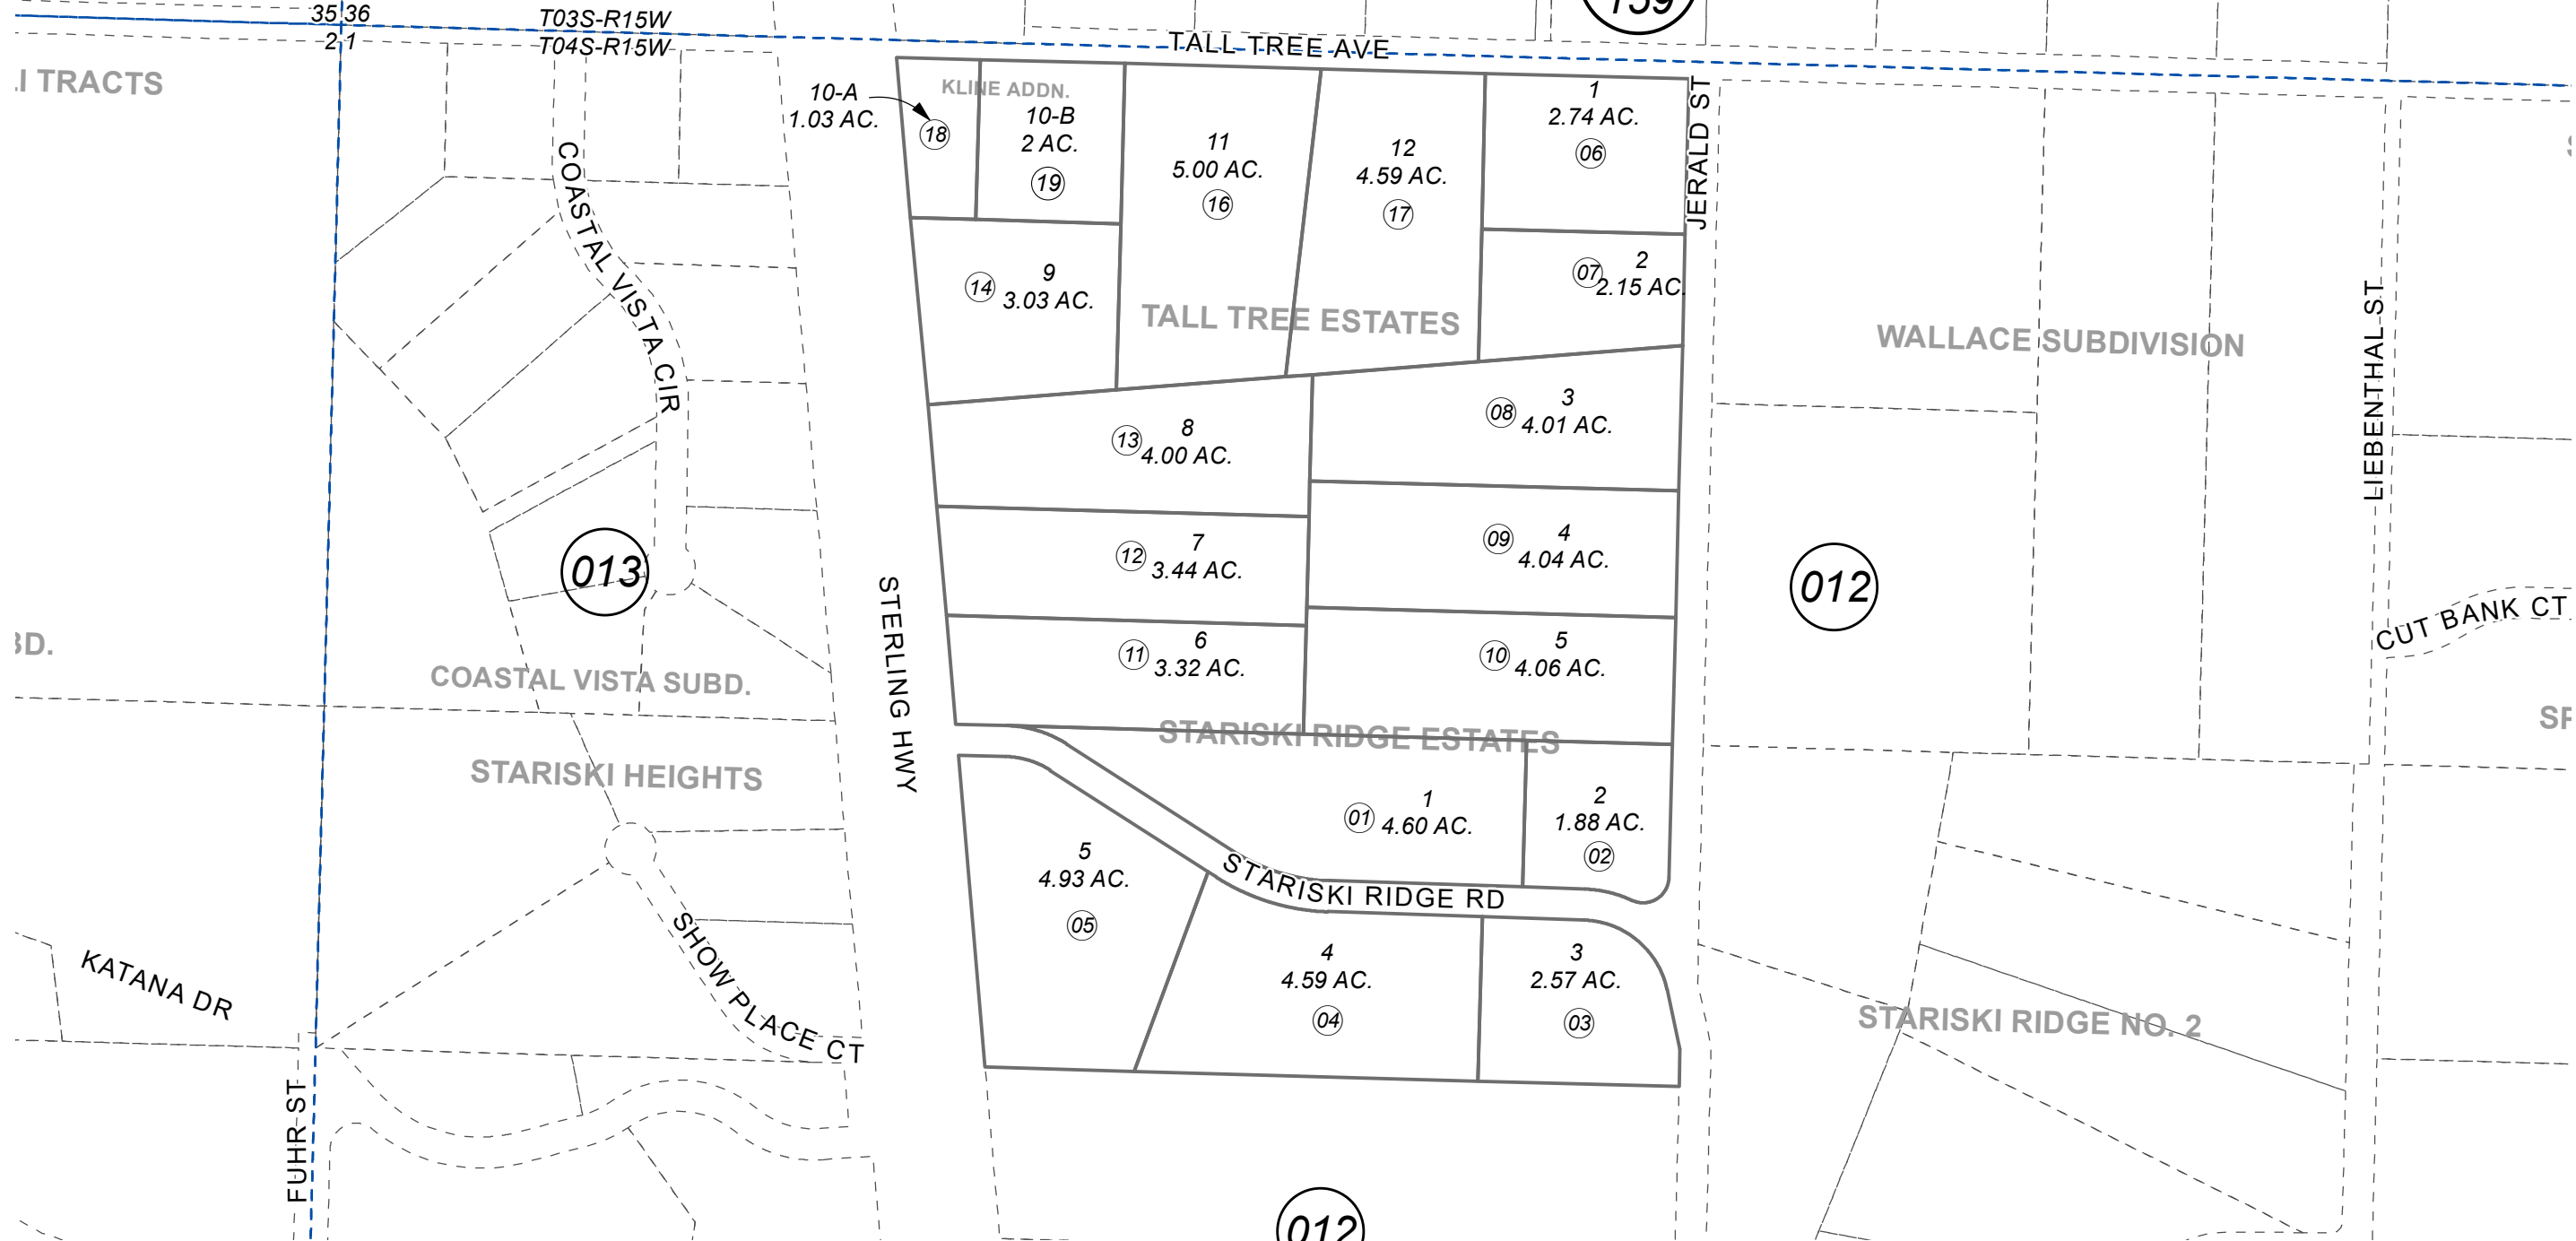

BK
159

TRACTS

0 100 200 400 Feet

MAY 15, 2020

For 2021 assessment roll		
Delete	Add	Revise
To		
15	18,19	

Assessor's Map
Kenai Peninsula Borough

STARISKI RIDGE ESTATES HM2006069
TALL TREE ESTATES HM2007057A
TALL TREE ESTATES - KLINE ADDITION HM2020012

This map is prepared for Kenai Peninsula Borough Assessing Dept. use only and is not intended for conveyance nor is it a survey.
Note- Assessor's block Numbers Shown in Ellipses
Assessor's Parcel Numbers Shown in Circles