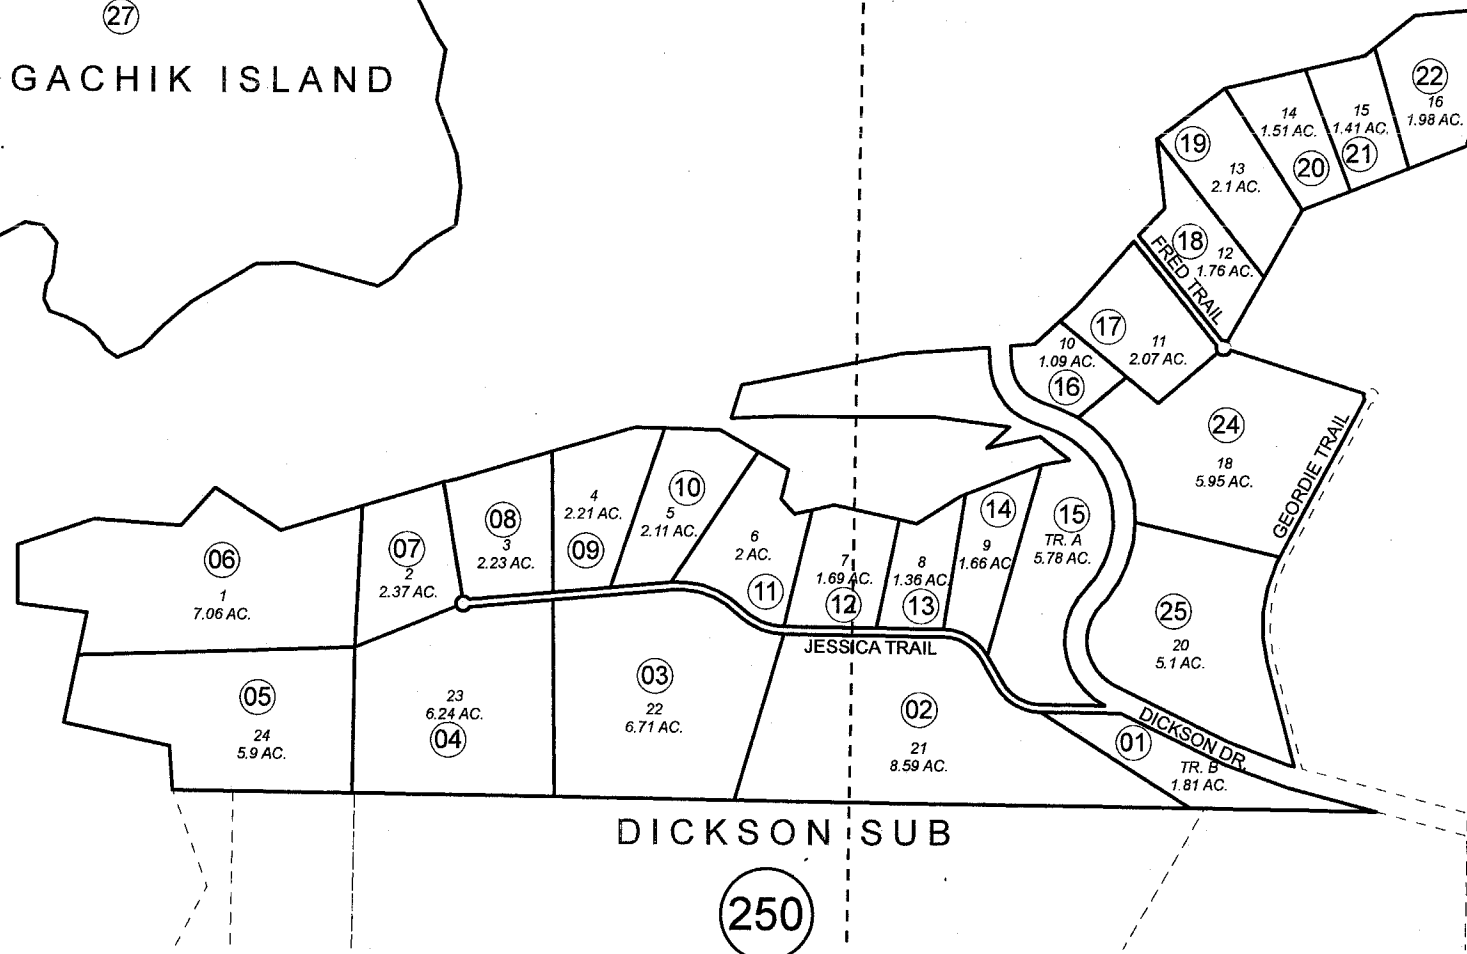

KACHEMAK BAY

NOVEMBER 9, 2007

For 2008 assessment roll		
Delete	Add	Revise
To		
23,26	193250+	

Assessor's Map
Kenai Peninsula Borough

DICKSON SUB HM0830025

This map is prepared for Kenai Peninsula Borough Assessing Dept. use only and is not intended for conveyance nor is it a survey.

Note- Assessor's block Numbers Shown in Elipses
Assessor's Parcel Numbers Shown in Circles