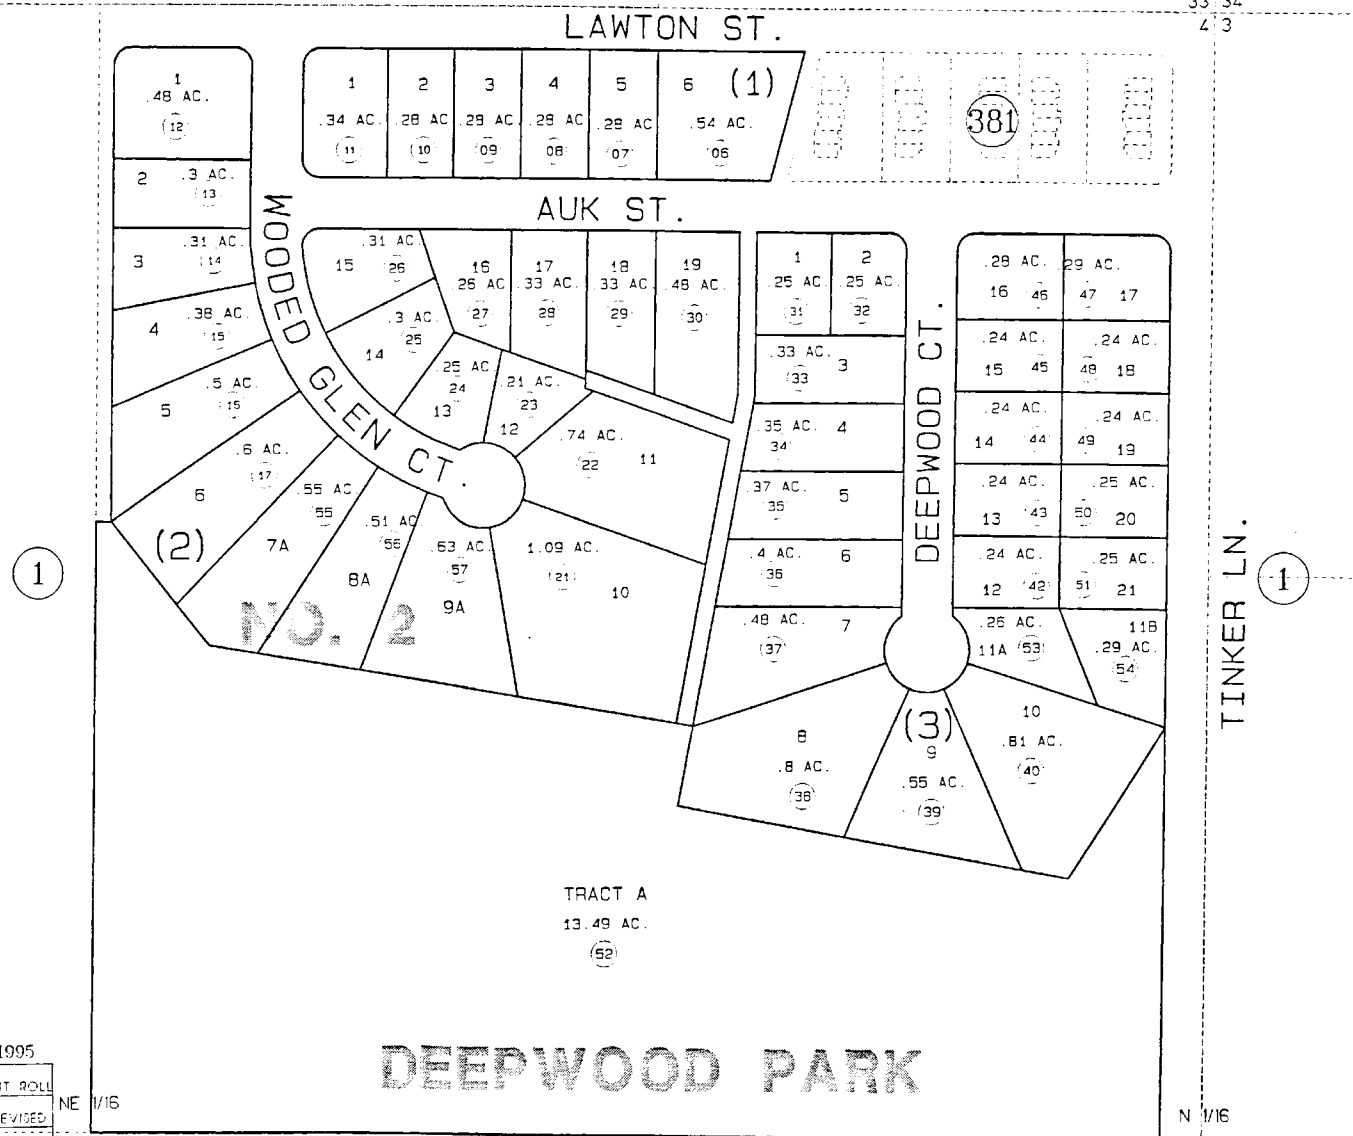

GOV'T. LOT 1, SEC. 4, T5N, **(BK 45)** R11W, SEWARD MERIDIAN

049-380

DEEPWOOD PARK KN760088  
 DEEPWOOD PARK AMENDED KN810158  
 DEEPWOOD PARK LOT 11A & 11B KN8006H5  
 DEEPWOOD PARK NO. 2 KN950010

E 1/16

33 34  
 4 3

THIS MAP IS PREPARED FOR KENAI PENINSULA BOROUGH ASSESSING DEPT. USE ONLY. ADD IS NOT INTENDED FOR ANY OTHER USE OR REPRESENTATION.

(1)

(2)

(3)

(1)

(1)

DATE: MAY 31, 1995

POP TO '96 ASSESSMENT ROLL		
DELETE	ADD	REVISED

TO  
 18,19,20 55,56,57

NE 1/16

Assessor's Map  
 Kenai Peninsula Borough

N 1/16

NOTE - Assessor's Block Numbers Shown In Ellipses  
 Assessor's Parcel Numbers Shown In Circles