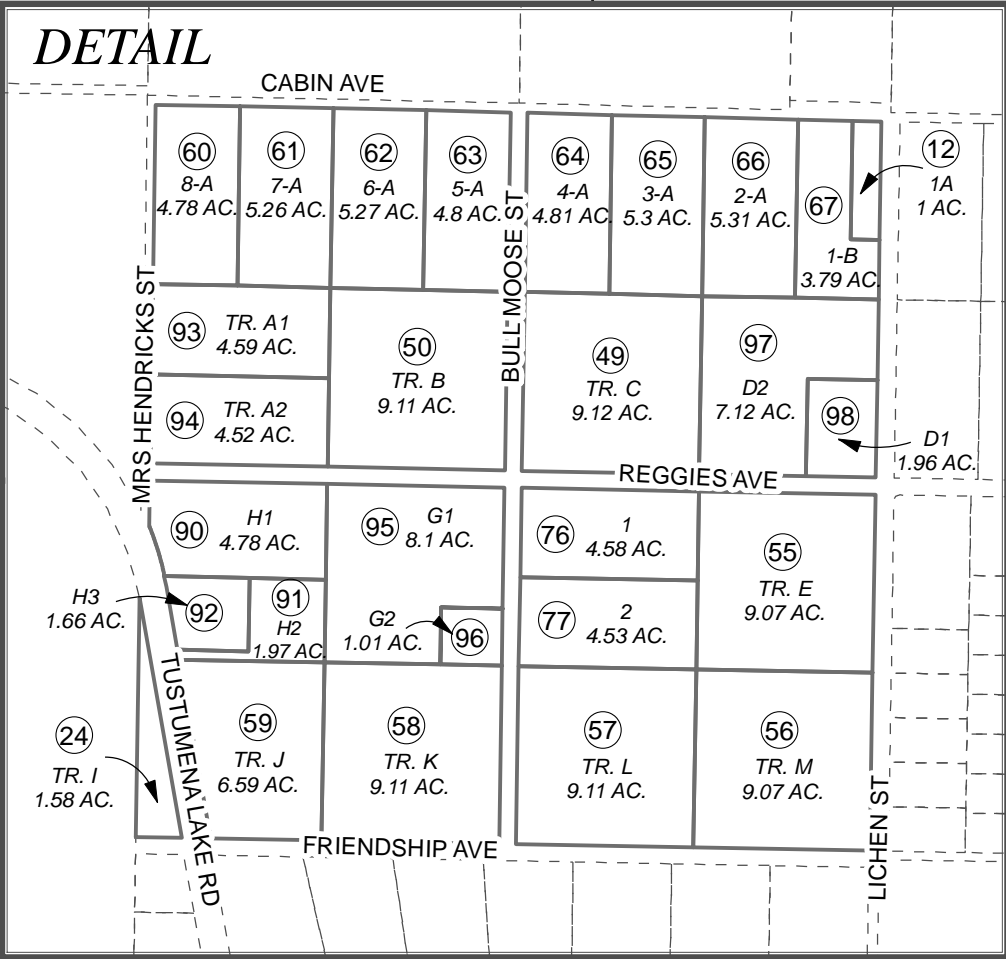

BK  
133

BK  
135

SEPTEMBER 26, 2014

For 2015 assessment roll		
Delete	Add	Revise
To		
48	97,98	

BIG T HOMESTEAD SUB KN0760100  
 BIG T HOMESTEAD SUB CONROY MAXIM 1981 KN0810158  
 BIG T HOMESTEAD SUB 2008 ADDN KN2008126  
 BIG T HOMESTEAD SUB BRAND ADDN KN2009057  
 BIG T HOMESTEAD SUB 2012 ADDN KN2012062  
 BIG T HOMESTEAD SUB 2014 ADDN KN2014056

Assessor's Map  
 Kenai Peninsula Borough

This map is prepared for Kenai Peninsula Borough Assessing Dept. use only and is not intended for conveyance nor is it a survey.  
 Note- Assessor's block Numbers Shown in Elipses  
 Assessor's Parcel Numbers Shown in Circles