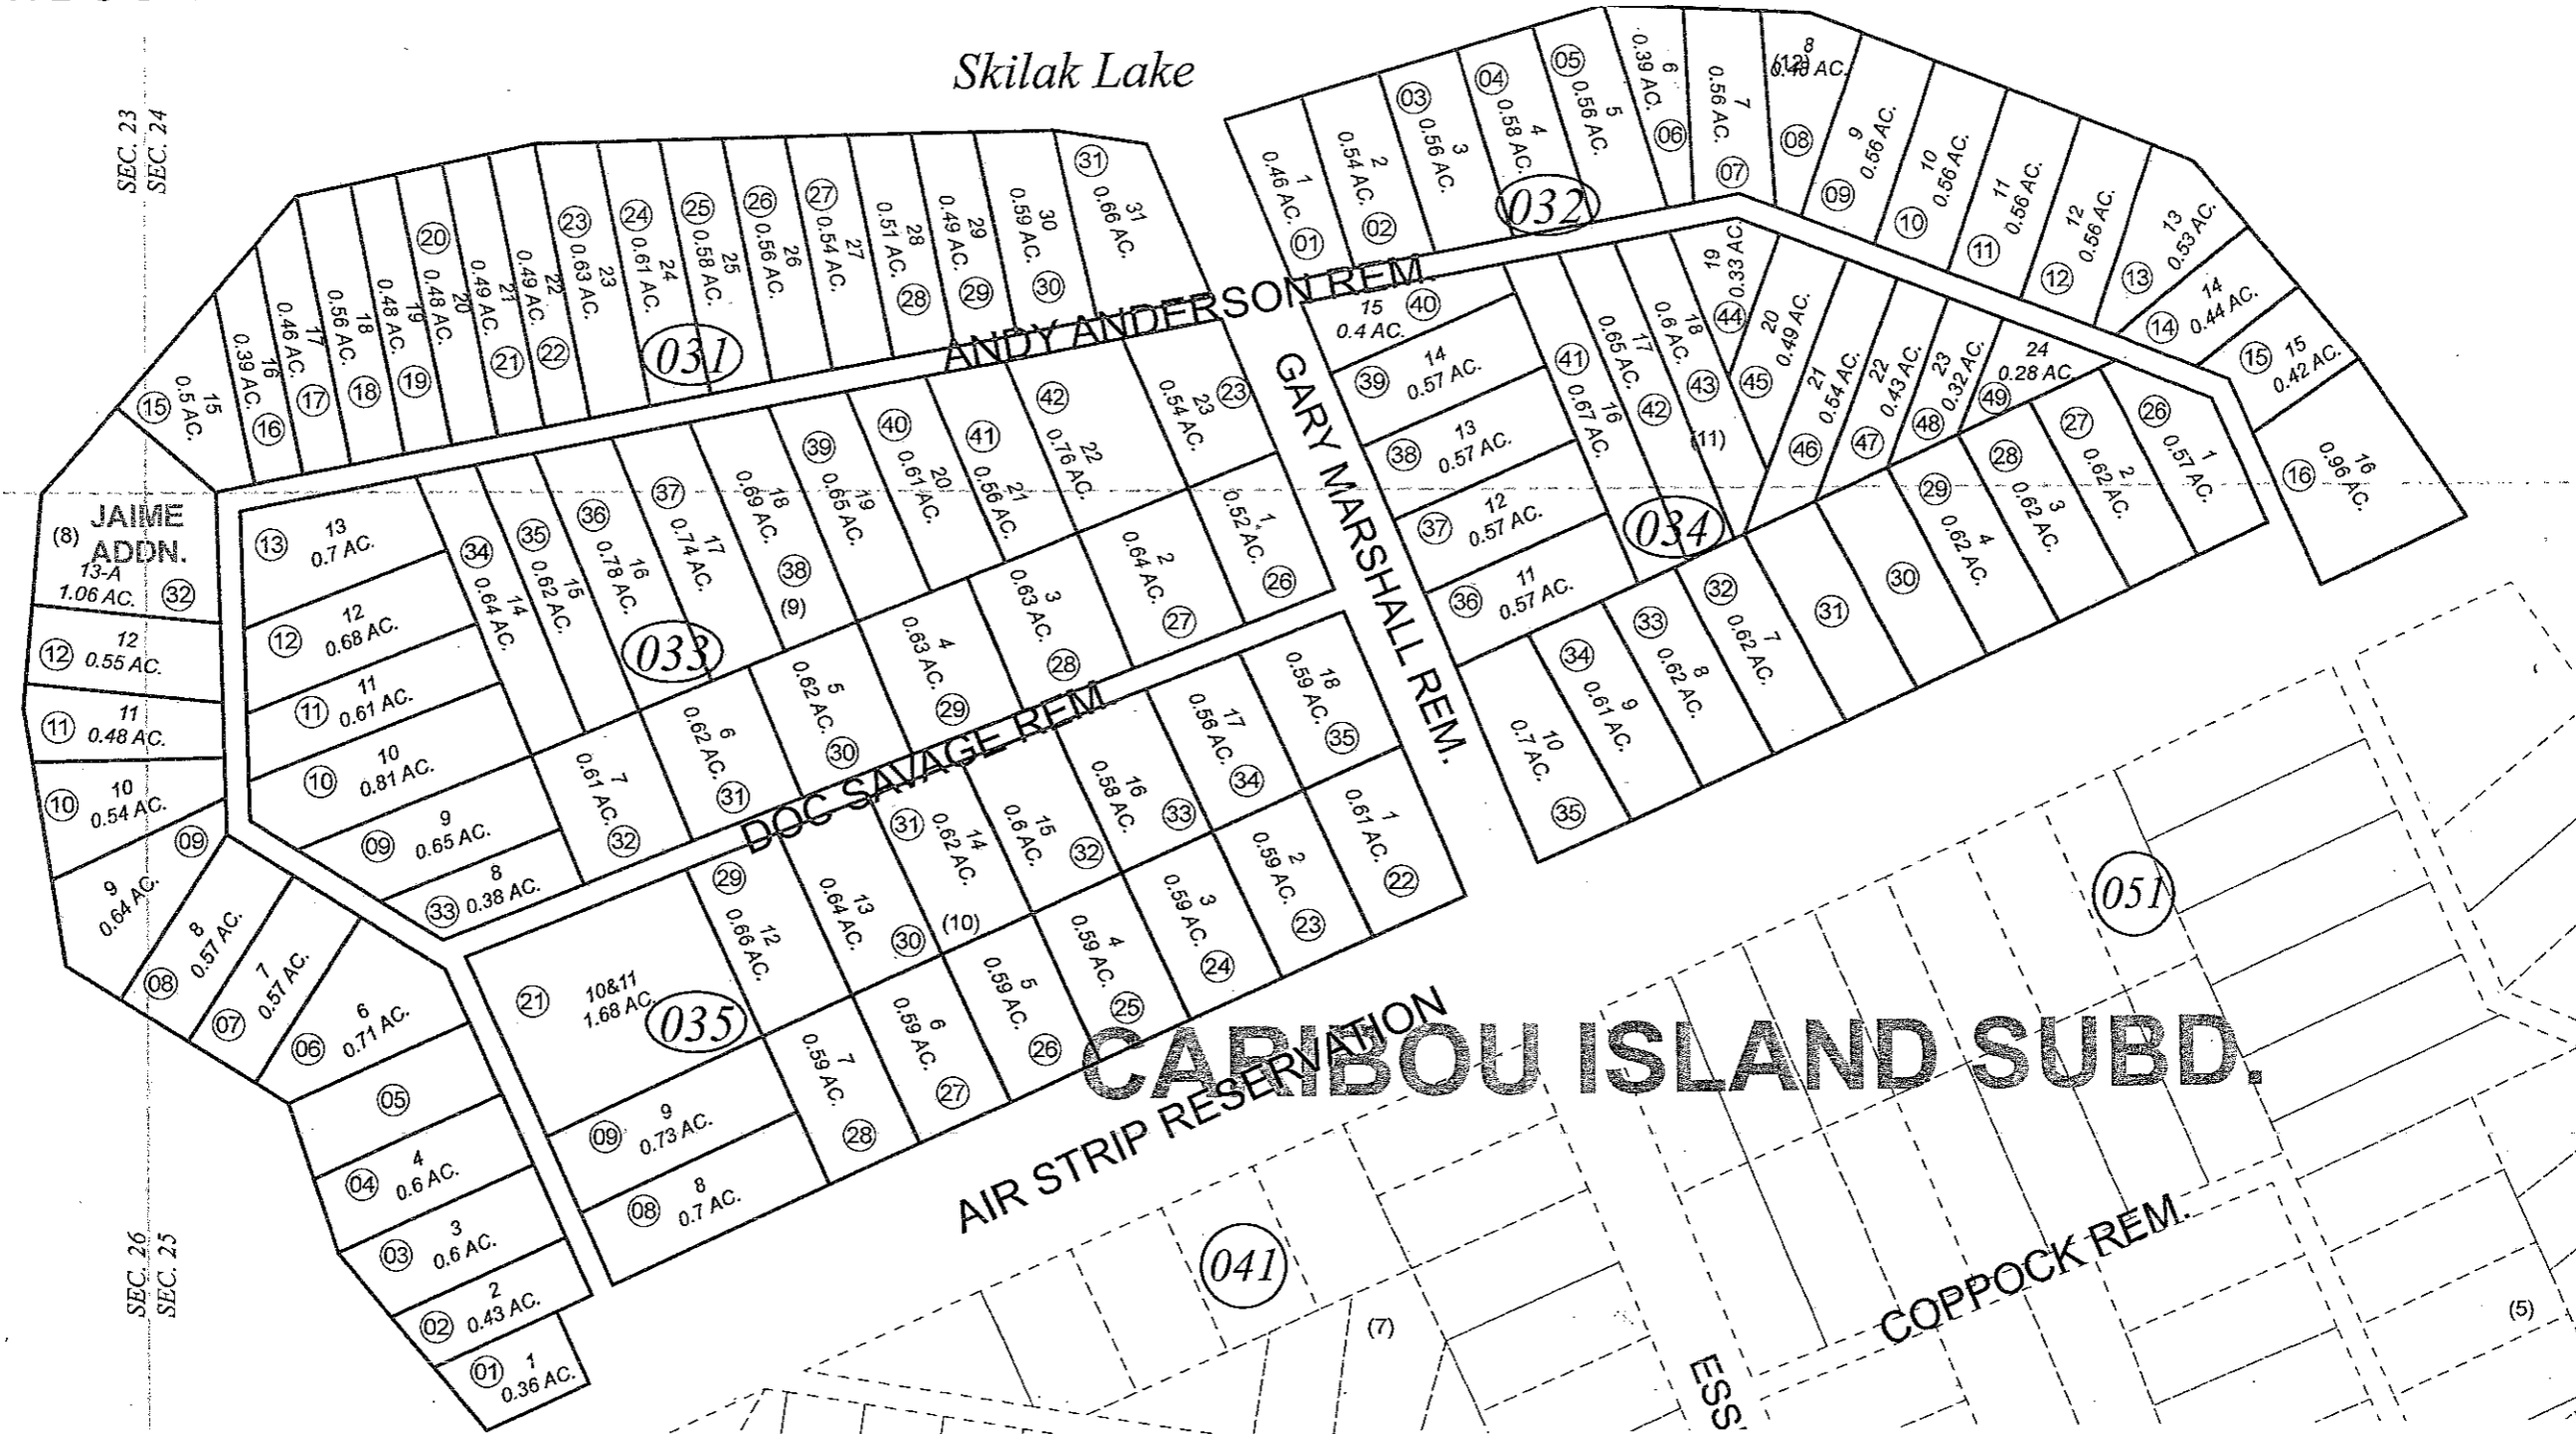

Skilak Lake

JANUARY 8, 2010

For 2010 assessment roll		
Delete	Add	Revise
	To	
13,14	32	

0 100 200 400 Feet

Assessor's Map  
Kenai Peninsula Borough

CARIBOU ISLAND SUB AMENDED SW0000037  
CARIBOU ISLAND SUB JAIME ADDN SW2009022

This map is prepared for Kenai Peninsula Borough Assessing Dept. use only and is not intended for conveyance nor is it a survey.  
Note- Assessor's block Numbers Shown in Ellipses  
Assessor's Parcel Numbers Shown in Circles