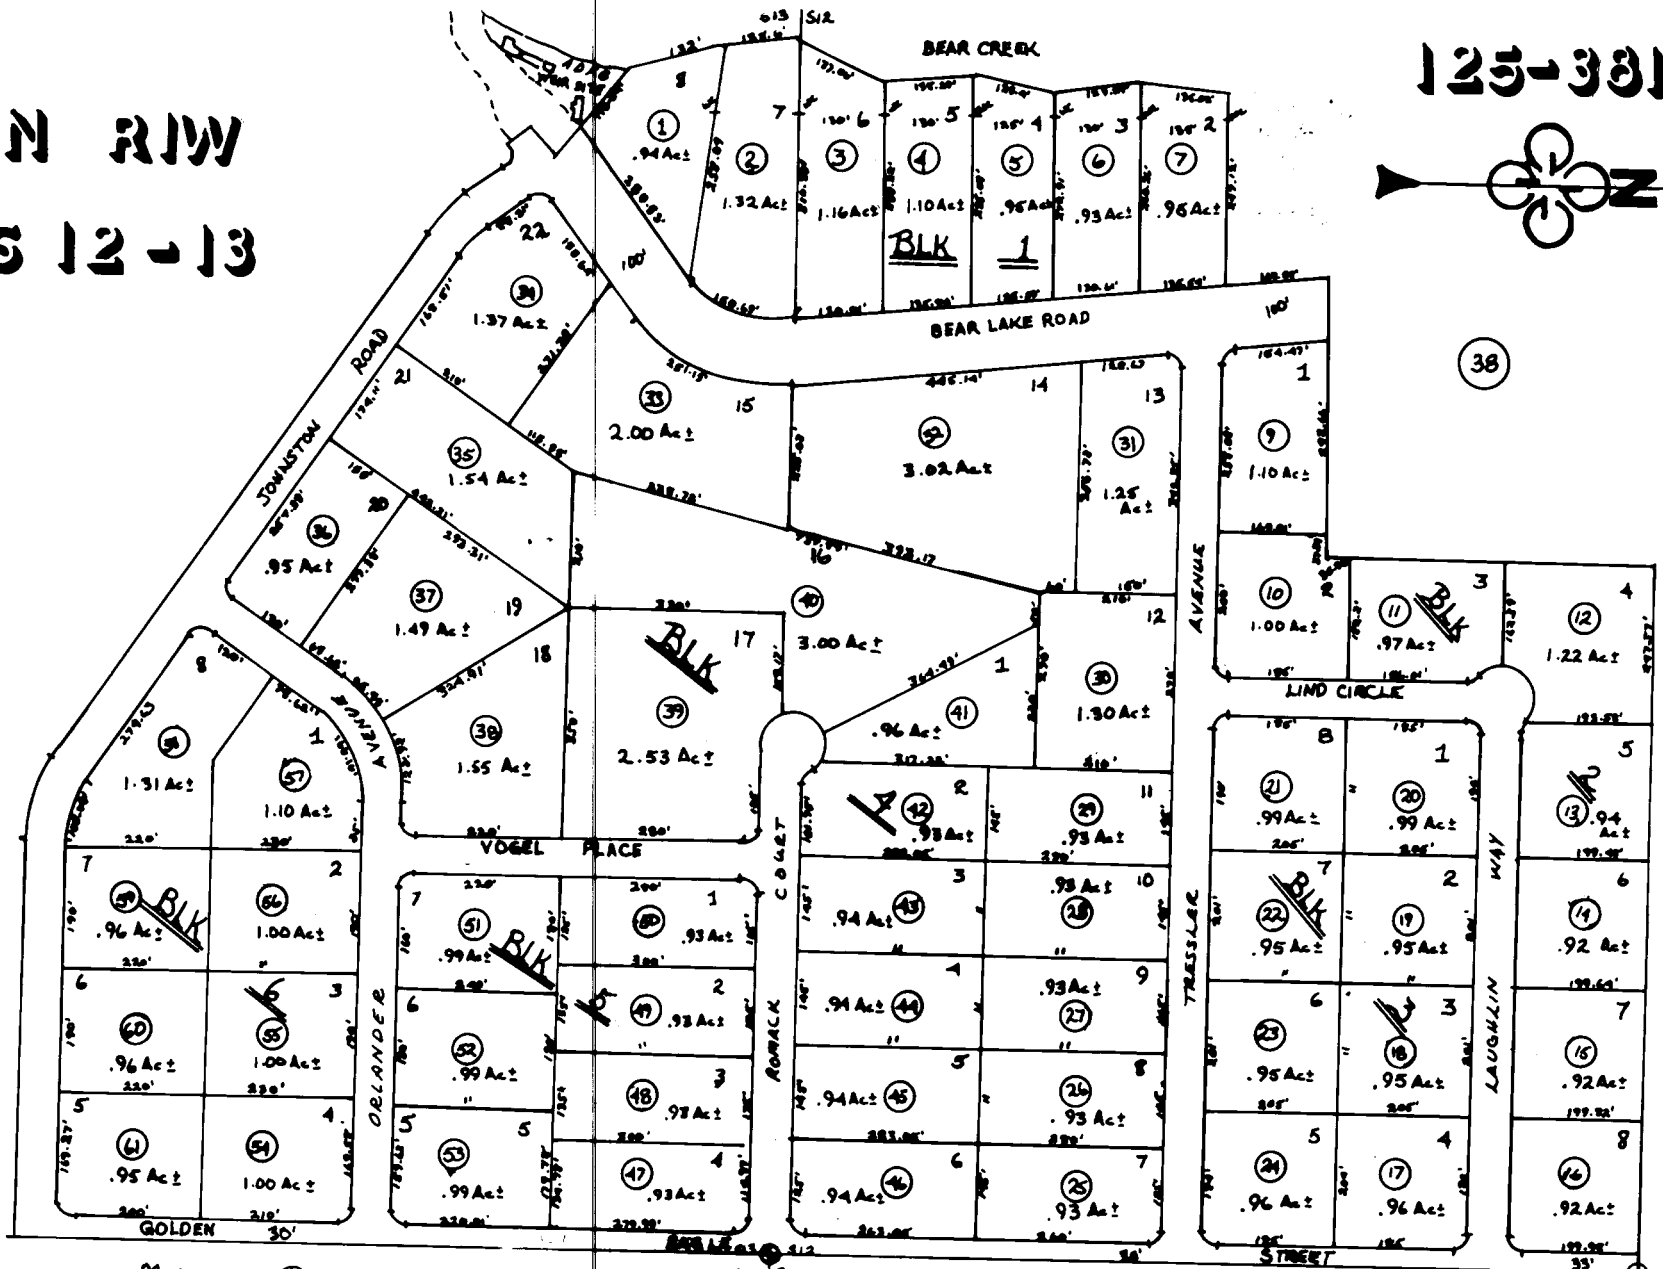

# TIN RIV SEC. 5 12-13

125-381

MERIDIAN PARK SWD-85-2

Assessor's Map  
Kenai Peninsula Borough, Alaska

NOTE - Assessor's Block Numbers Shown in Ellipses  
Assessor's Parcel Numbers Shown in Circles