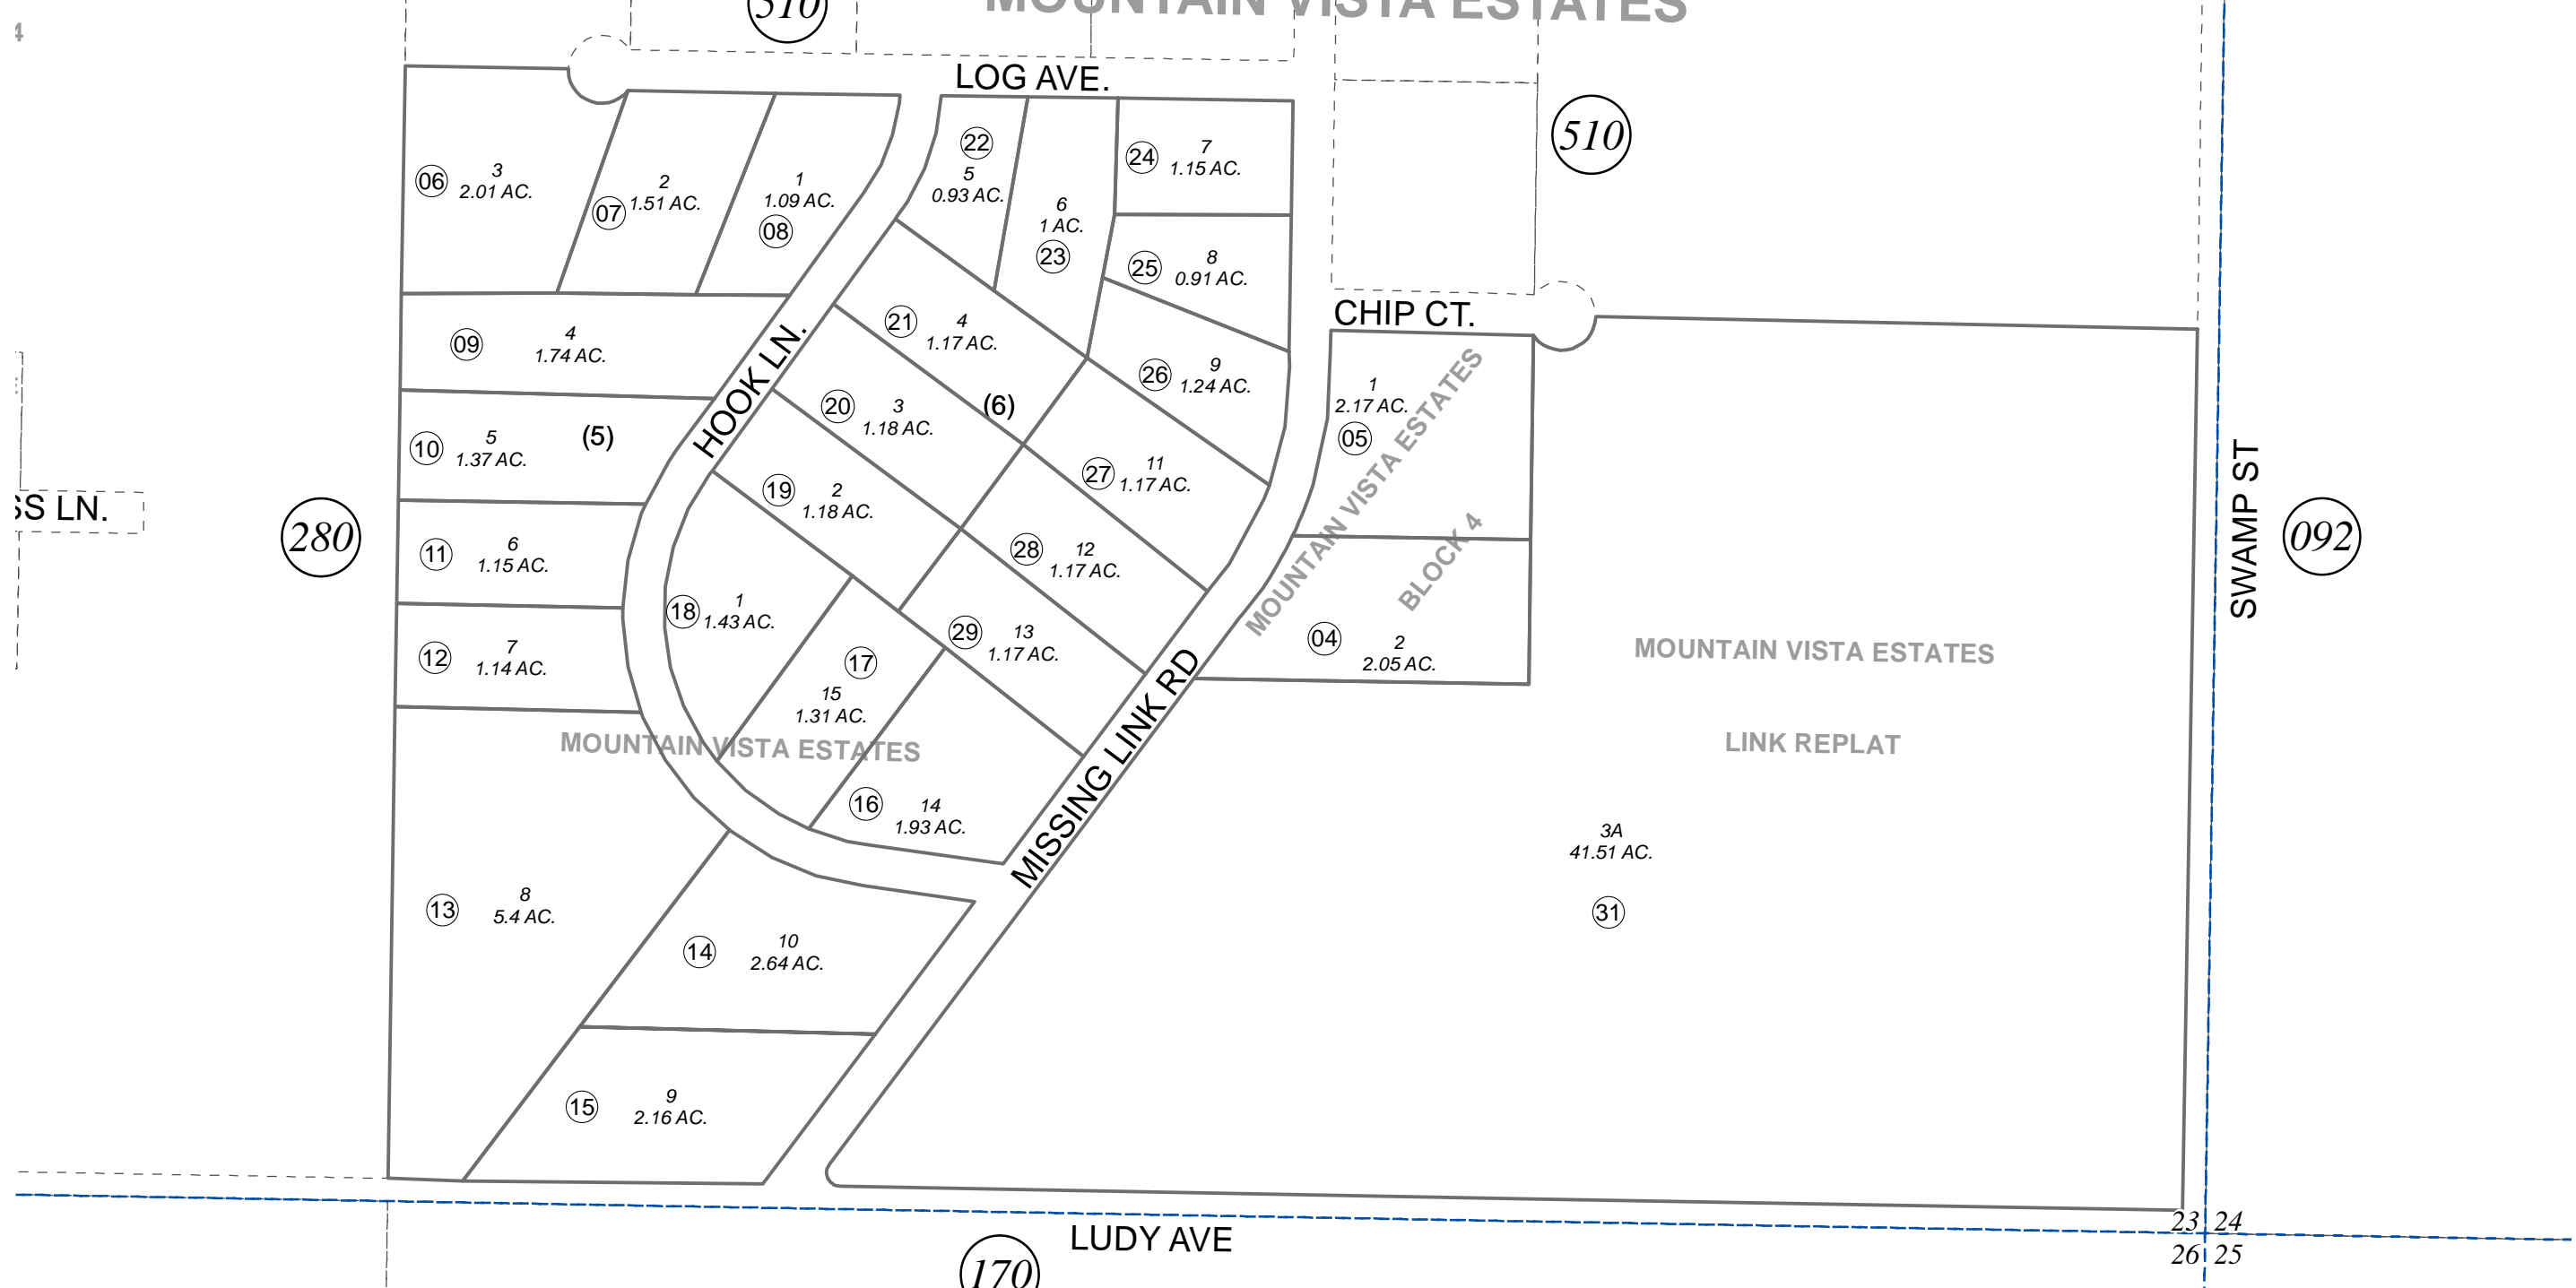

POR. SE1/4, SEC. 23, T04N, R11W, S.M.

131-420

MOUNTAIN VISTA ESTATES

0 100 200 400 Feet

JUNE 12, 2013

For 2014 assessment roll		
Delete	Add	Revise
To		29
(ACREAGE CORRECTION)		

Assessor's Map
Kenai Peninsula Borough

MOUNTAIN VISTA ESTATES BLOCK 4 KN0770015
 MOUNTAIN VISTA ESTATES SUB BLOCK 4 KN0770015
 MOUNTAIN VISTA ESTATES SUB KN0770053
 MOUNTAIN VISTA ESTATES SUB BLOCKS 5 & 6 KN0770053
 MOUNTAIN VISTA ESTATES SUB BLOCKS 1 THRU KN0780163
 MOUNTAIN VISTA ESTATES LINK REPLAT KN2008037

This map is prepared for Kenai Peninsula Borough Assessing Dept. use only and is not intended for conveyance nor is it a survey.

Note- Assessor's block Numbers Shown in Elipses
 Assessor's Parcel Numbers Shown in Circles