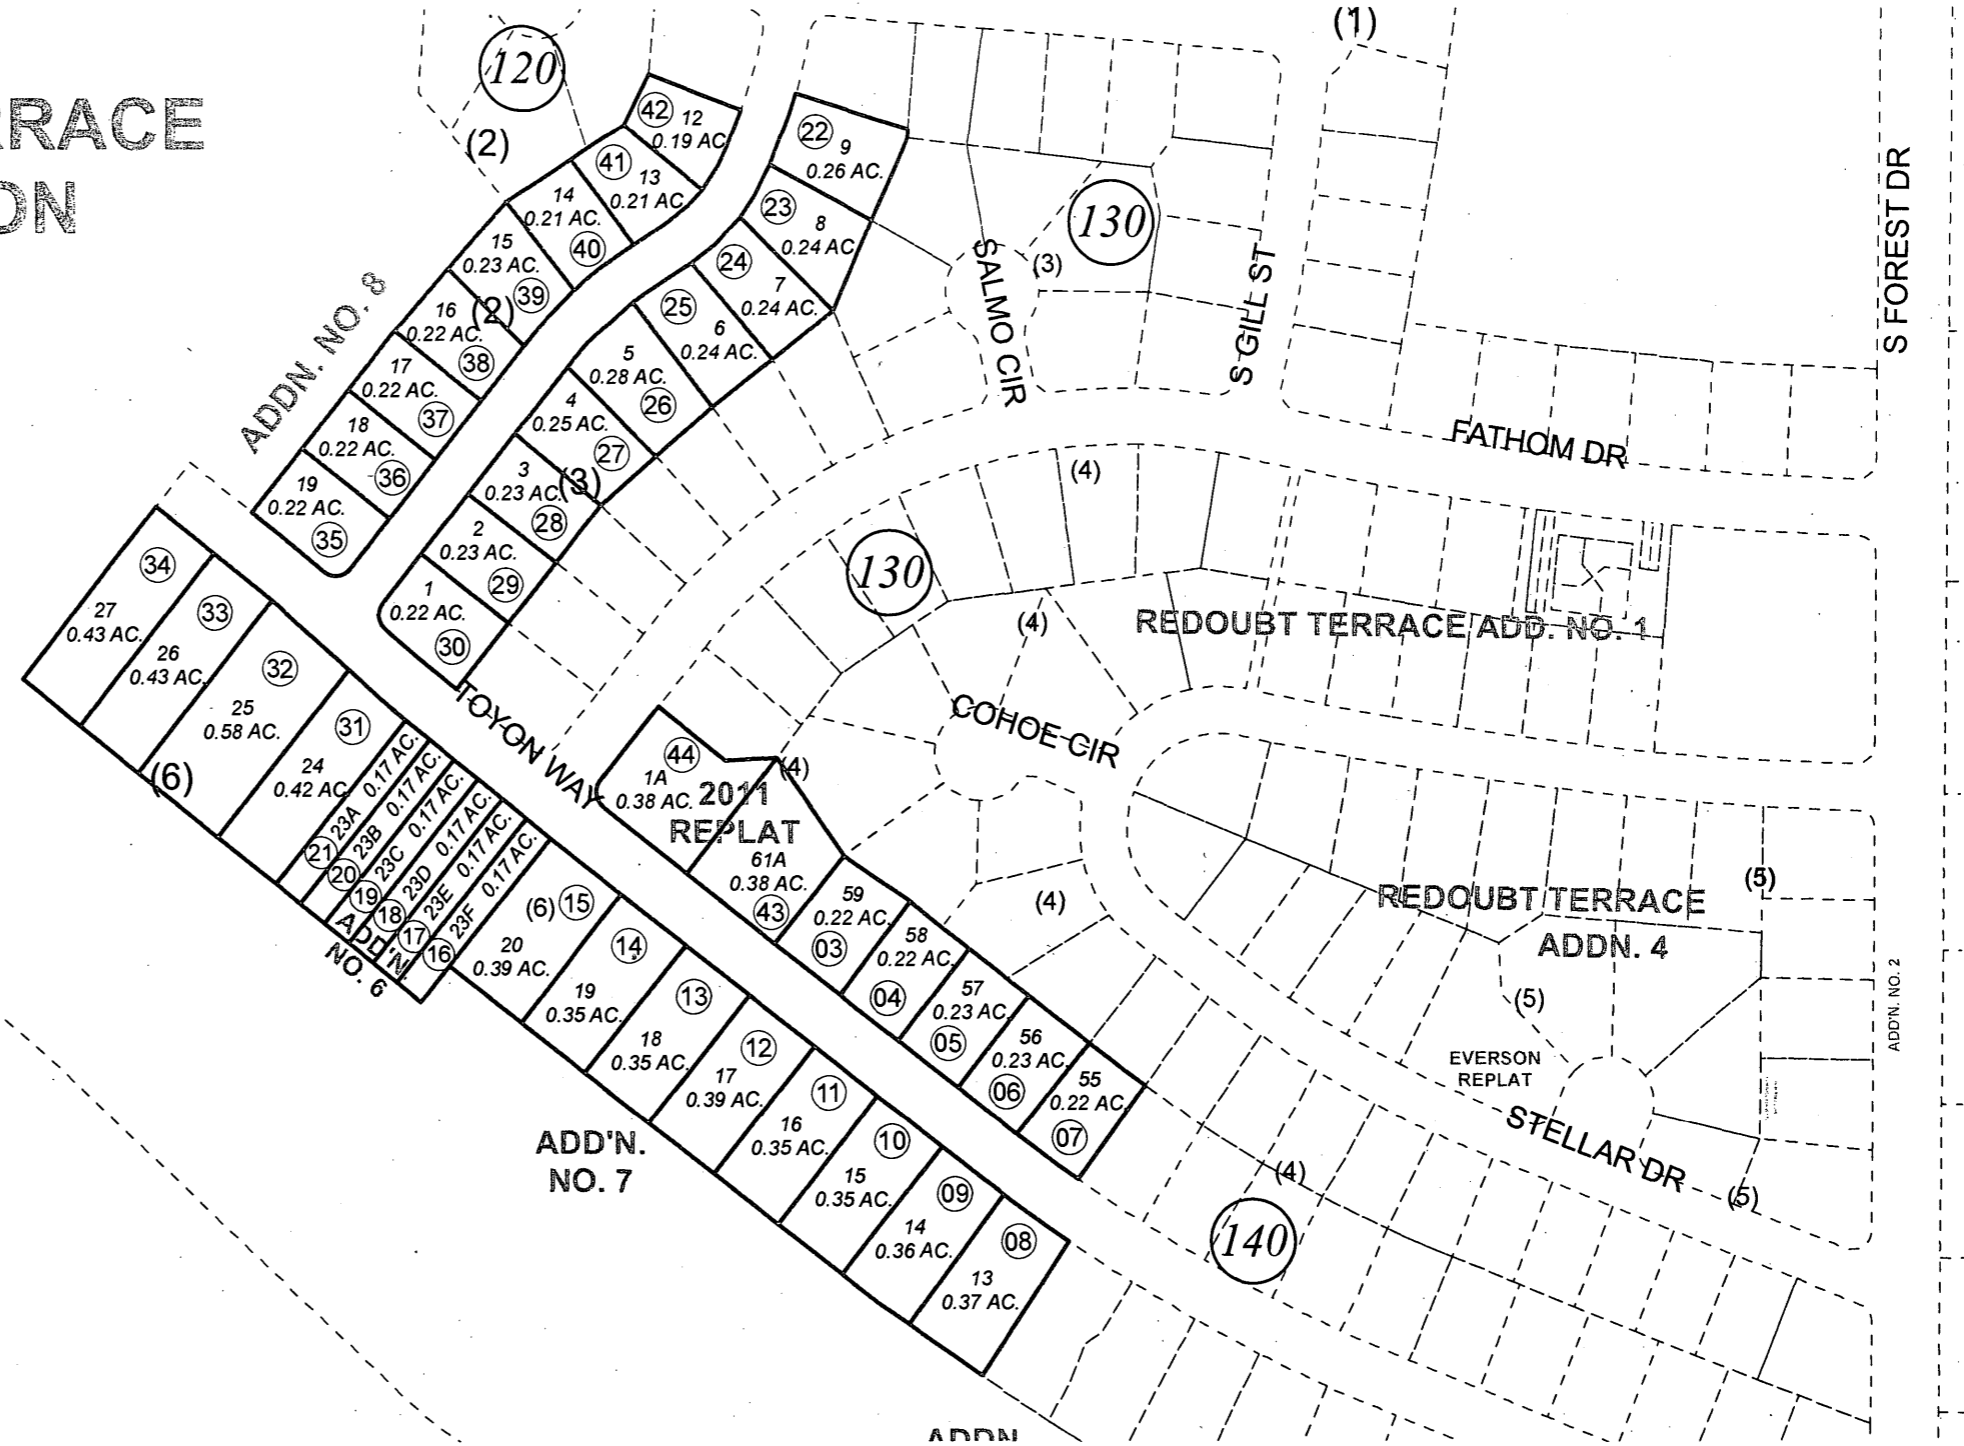

# REDOUBT TERRACE SUBDIVISION

T05N-R12 W SEC. 1  
T05N-R11W SEC. 6

COOK INLET

010

APRIL 30, 2012

For 2013 assessment roll		
Delete	Add	Revise
	To	
01,02	43,44	

Assessor's Map  
Kenai Peninsula Borough

REDOUBT TERRACE SUB ADDN 6 KN0830029  
 REDOUBT TERRACE SUB ADDN 7 KN0830207  
 REDOUBT TERRACE SUB ADDN NO 8 KN0940049  
 REDOUBT TERRACE SUB NO 8 KN0940049  
 REDOUBT TERRACE SUB HALL ADDN KN0950014  
 REDOUBT TERRACE SUB 2011 REPLAT KN2012003

Note- Assessor's block Numbers Shown in Ellipses  
 Assessor's Parcel Numbers Shown in Circles

This map is prepared  
 for Kenai Peninsula  
 Borough Assessing Dept.  
 use only and is not  
 intended for conveyance  
 nor is it a survey.