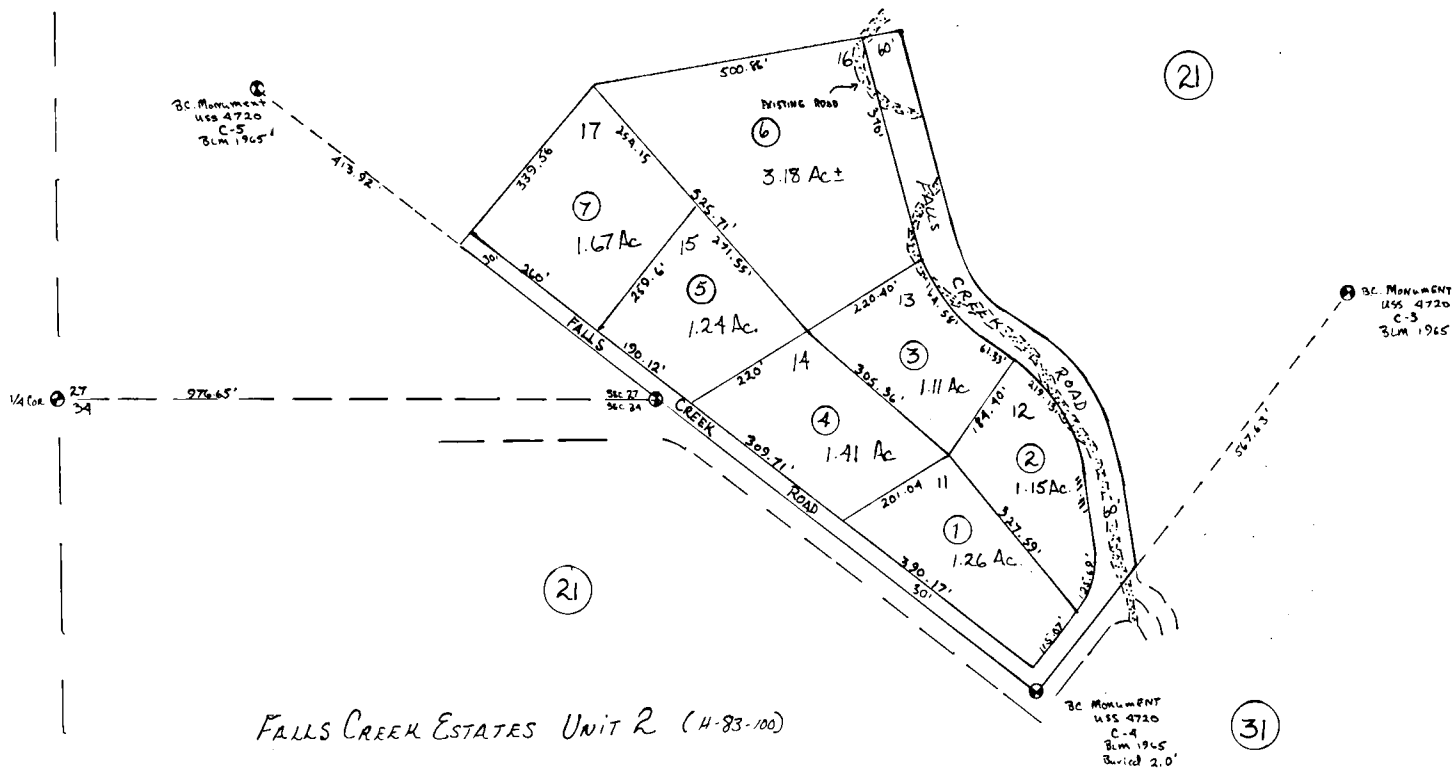

Por. SE 1/4 Sec 27 & Por NE 1/4 Sec 34, T4S, R11W S.M.

(21)

Falls Creek Estates Unit R (H-83-100)

Assessor's Map
Kenai Peninsula Borough, Alaska

NOTE - Assessor's Block Numbers Shown in Ellipses
Assessor's Parcel Numbers Shown in Circles