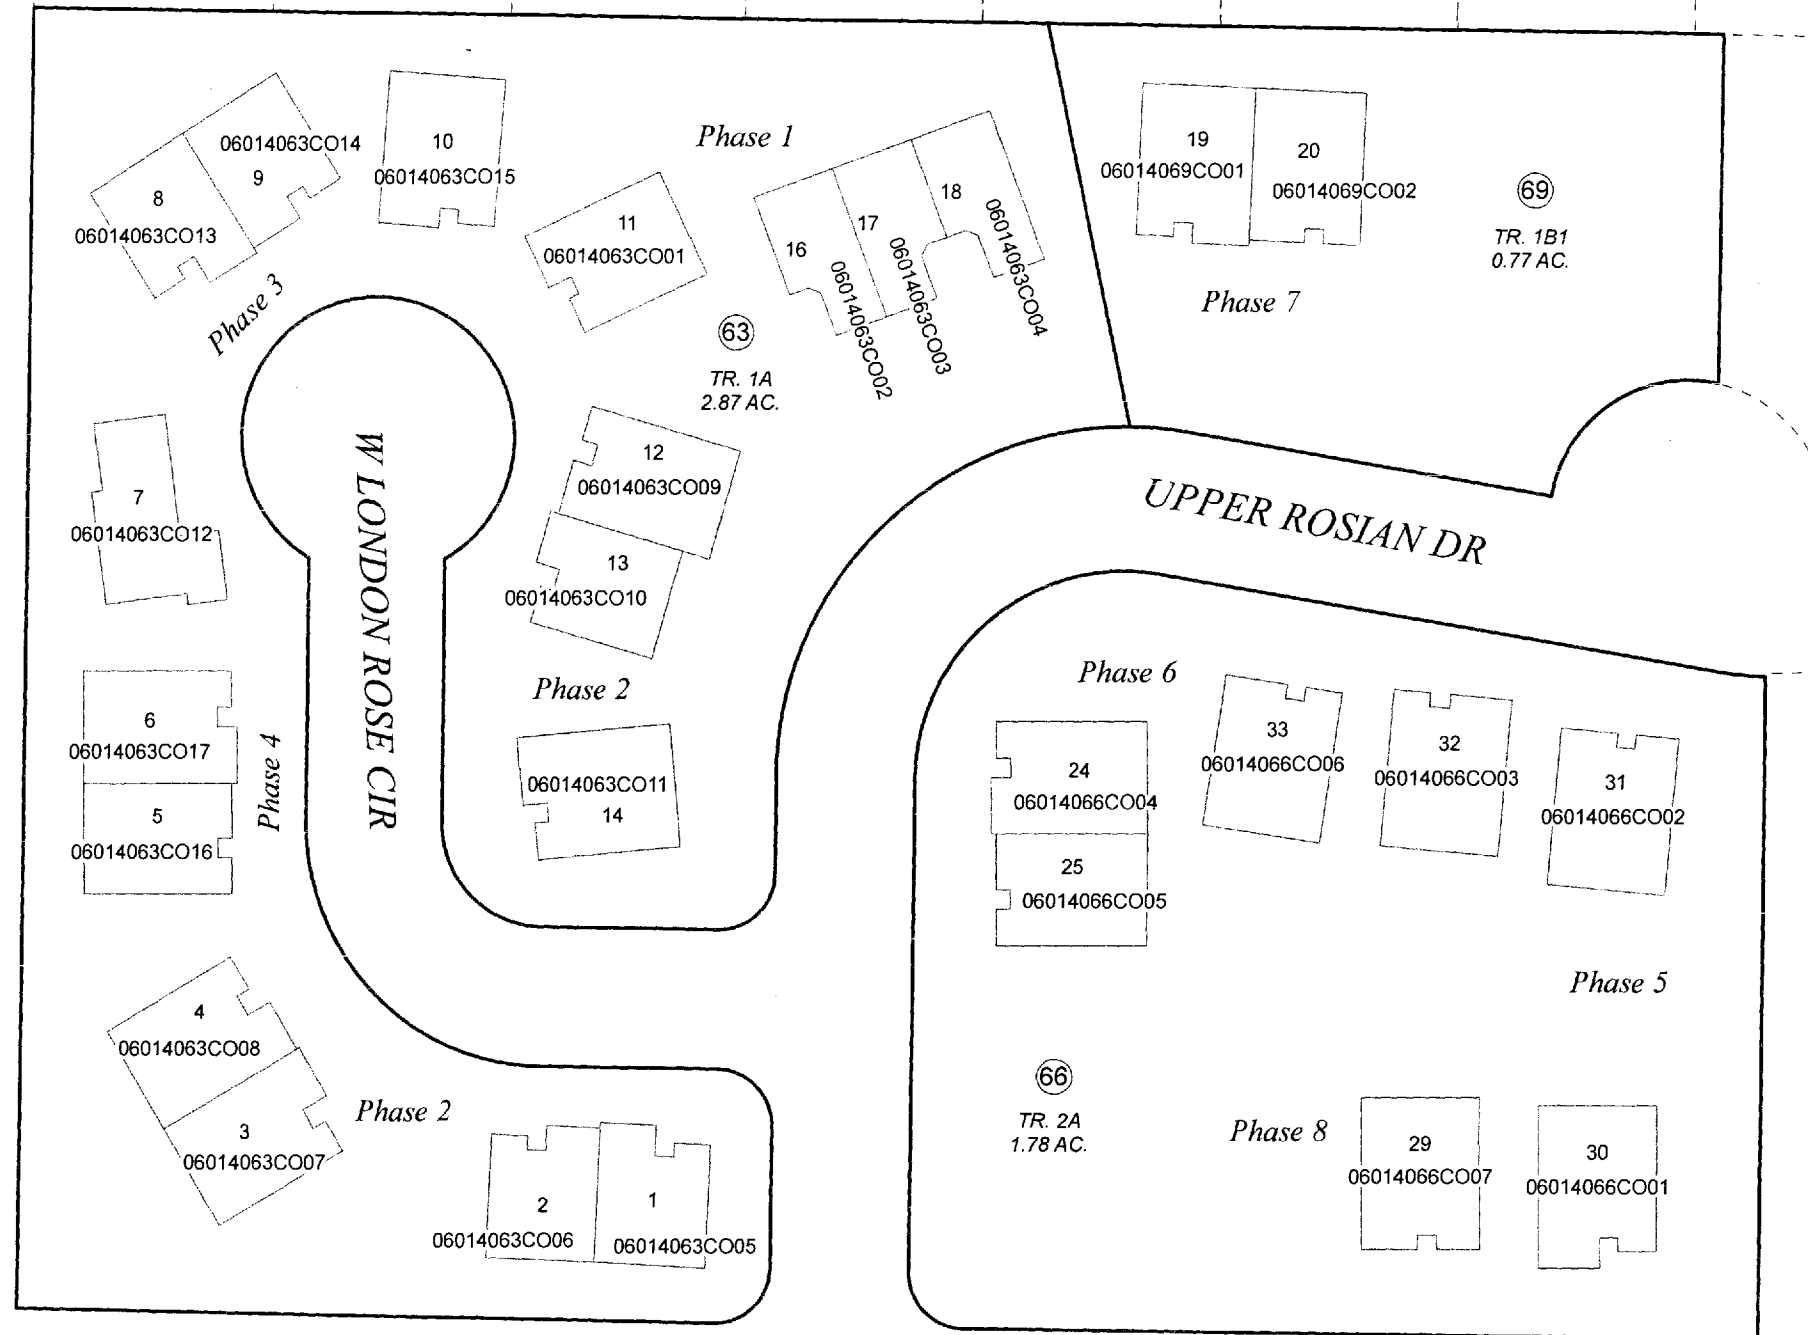

MOUNTAIN ROSE ESTATES SOLDOTNA CONDOMINIUMS

060-140
DETAIL PAGE

SKOBUK ST

AUGUST 9, 2010

For 2011 assessment roll		
Delete	Add	Revise
To		
		DETAIL PAGE

Assessor's Map
Kenai Peninsula Borough

This map is prepared for Kenai Peninsula Borough Assessing Dept. use only and is not intended for conveyance nor is it a survey.
Note- Assessor's block Numbers Shown in Elipses
Assessor's Parcel Numbers Shown in Circles