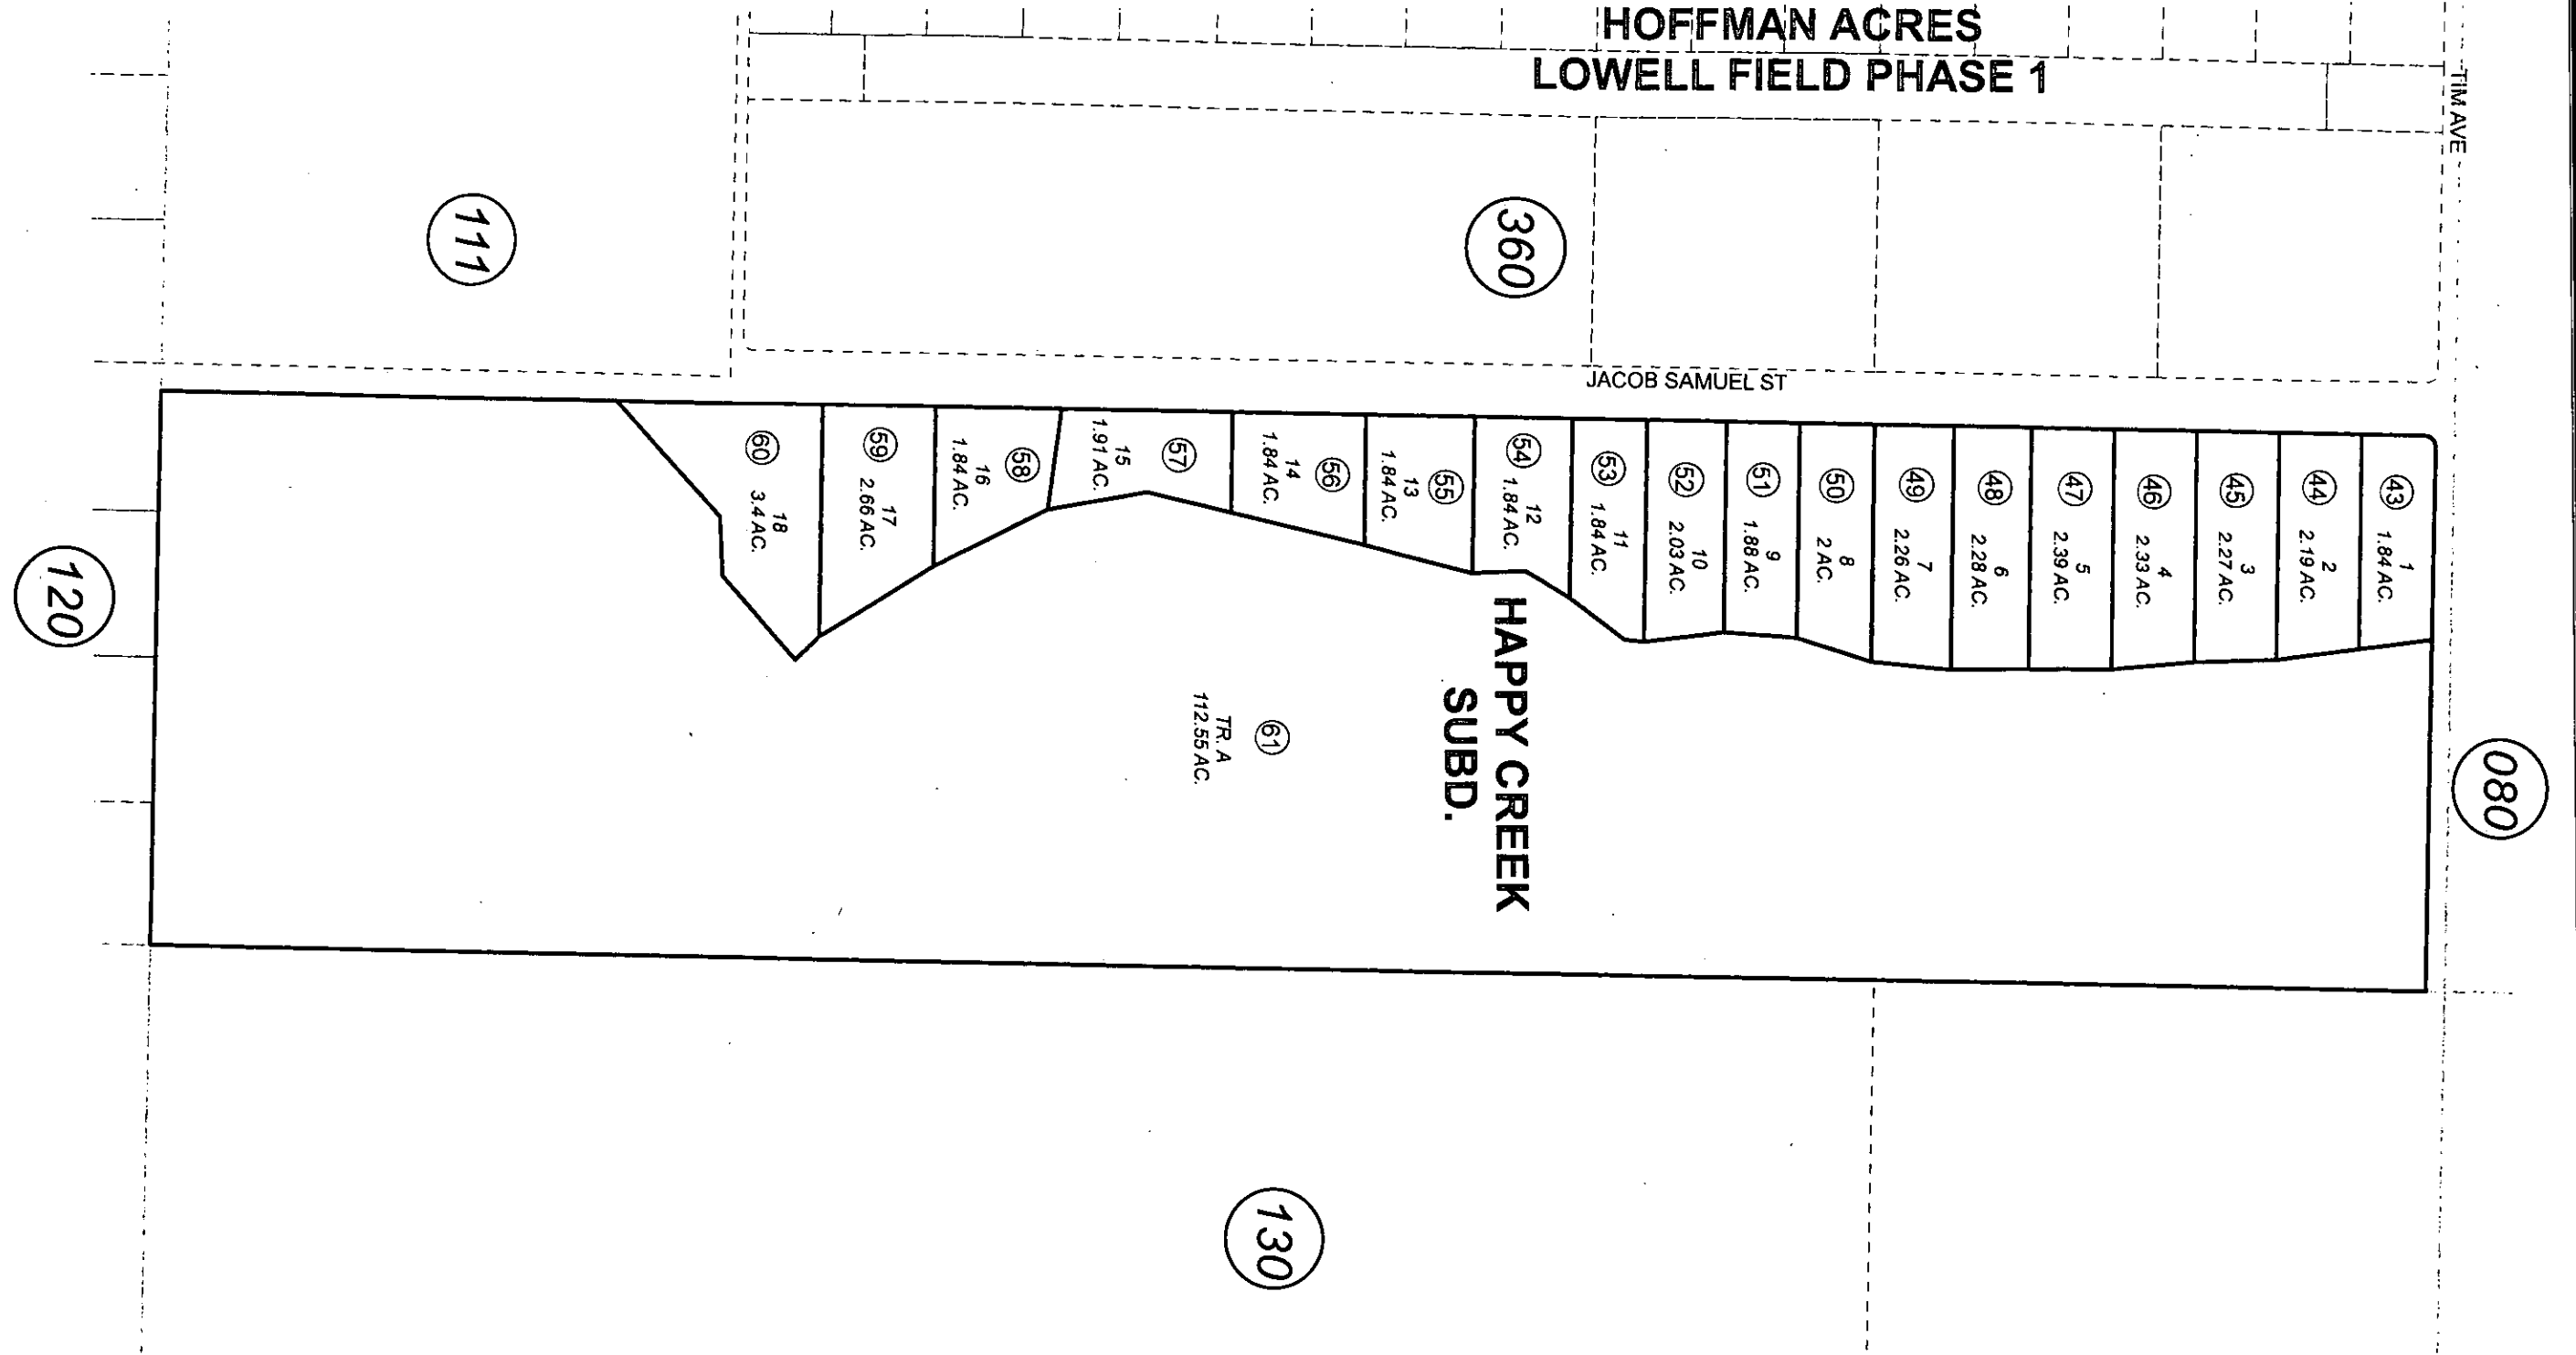

HOFFMAN ACRES  
LOWELL FIELD PHASE 1

TIM AVE

JACOB SAMUEL ST

MARCH 22, 2011

For 2012 assessment roll		
Delete	Add	Revise
To		

1" = 400 feet

Assessor's Map  
Kenai Peninsula Borough

Note- Assessor's block Numbers Shown in Elipses  
Assessor's Parcel Numbers Shown in Circles

This map is prepared  
for Kenai Peninsula  
Borough Assessing Dept.  
use only and is not  
intended for conveyance  
nor is it a survey.