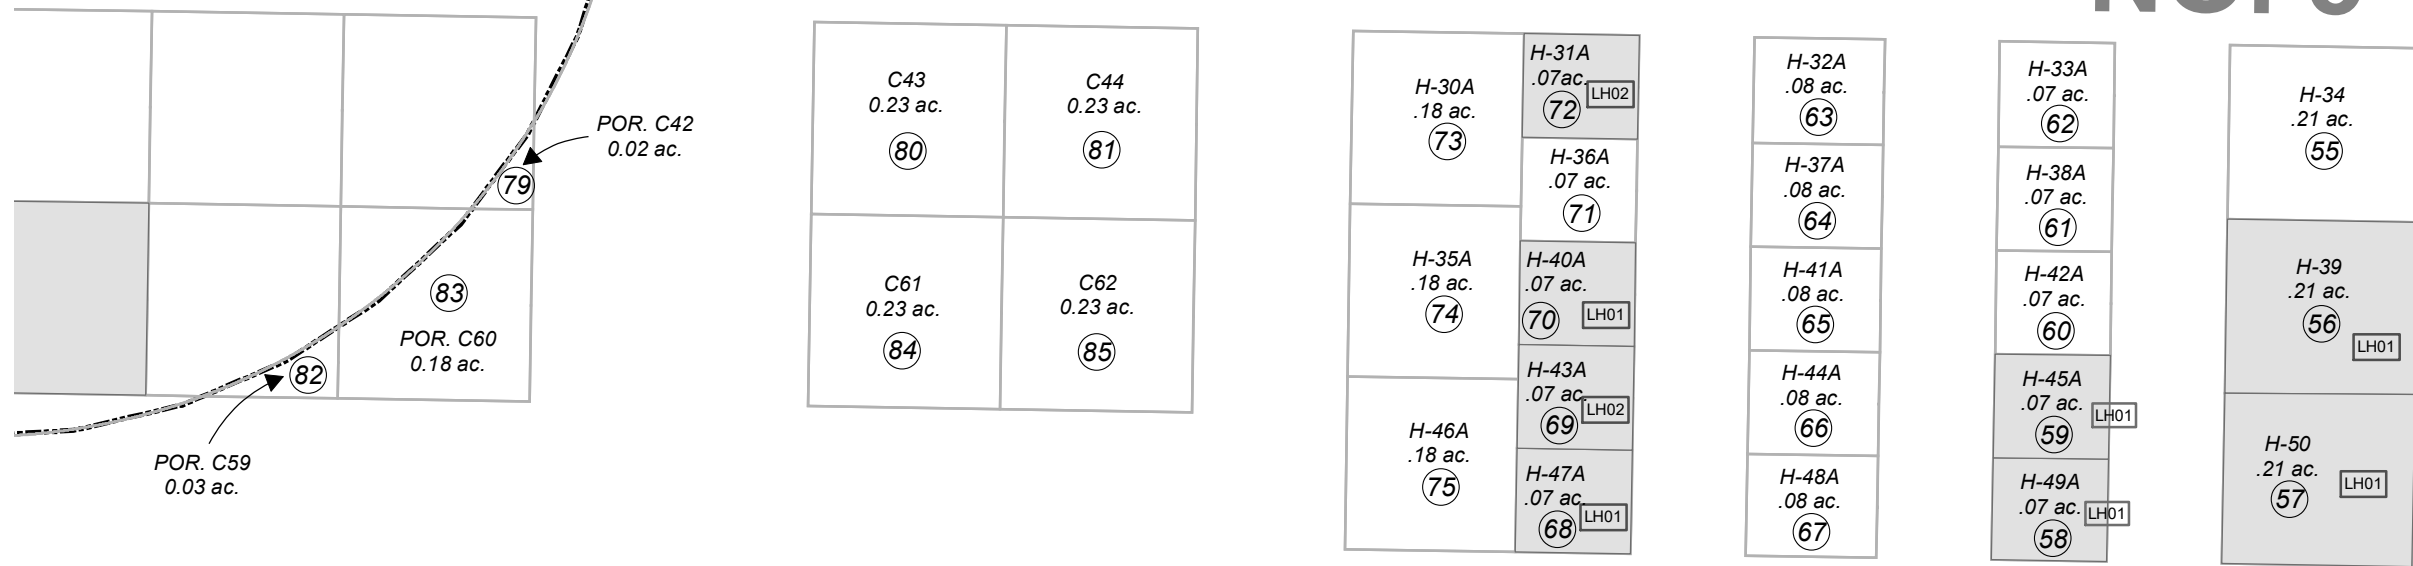

FUNNY RIVER RD.

NO. 6 PHASE 1

NO. 5

MAY 11, 2023

0 50 100 Feet

For 2023 assessment roll		
Delete	Add	Revise
To		58,59
	(ADDED LEASEHOLDS)	

Assessor's Map
Kenai Peninsula Borough

This map is prepared for Kenai Peninsula Borough Assessing Dept. use only and is not intended for conveyance nor is it a survey.

Note- Assessor's block Numbers Shown in Elipses
Assessor's Parcel Numbers Shown in Circles