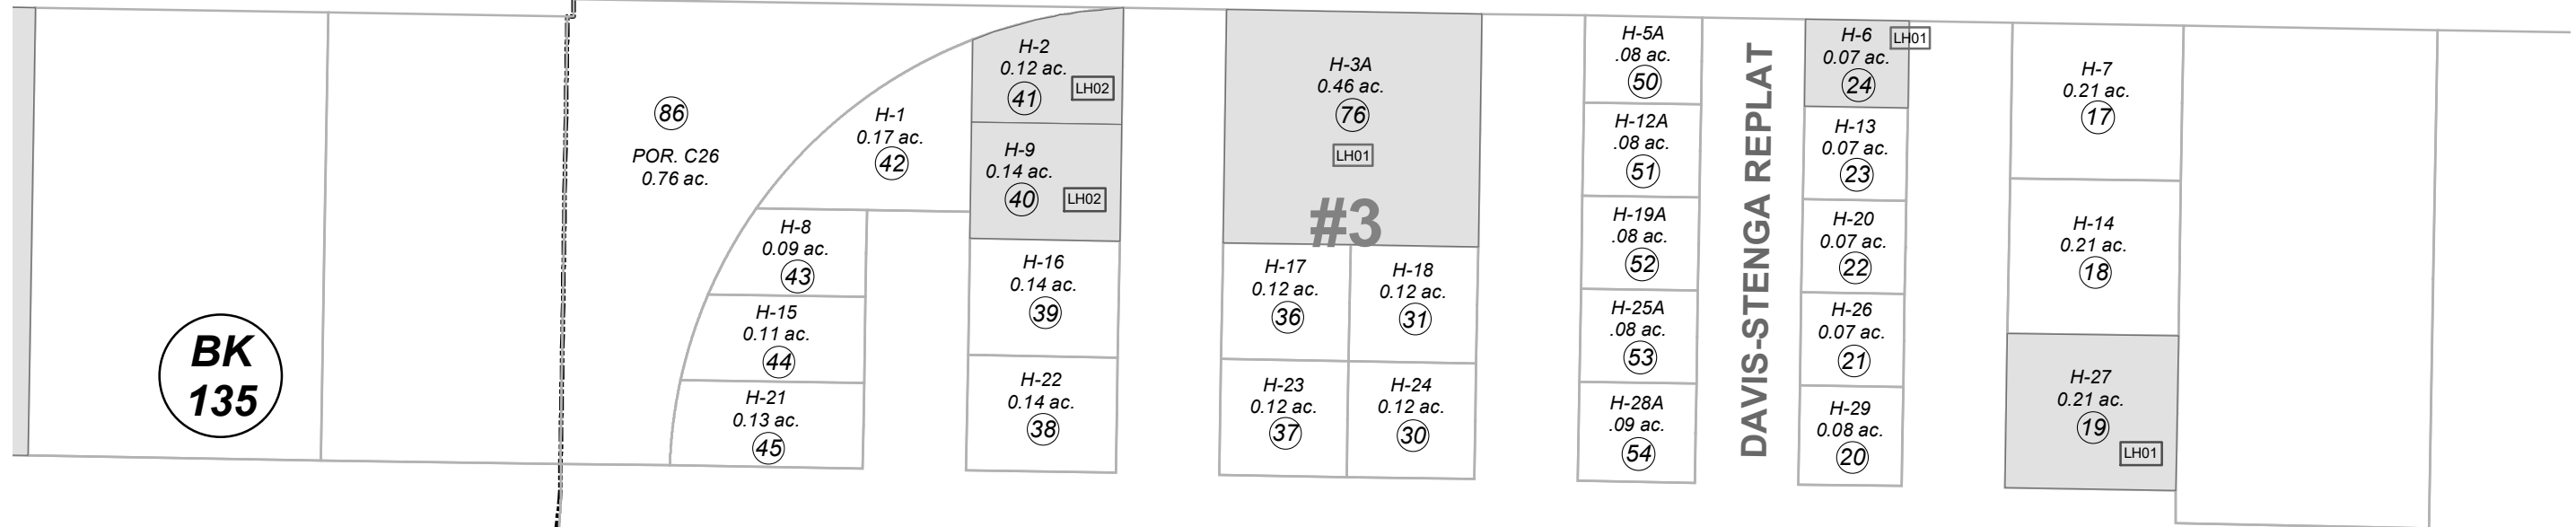

FUNNY RIVER RD.

NO. 6 PHASE 1

NO. 5

MAY 11, 2023

0 50 100 Feet

For 2023 assessment roll		
Delete	Add	Revise
To		58,59
	(ADDED LEASEHOLDS)	

Assessor's Map
Kenai Peninsula Borough

This map is prepared for Kenai Peninsula Borough Assessing Dept. use only and is not intended for conveyance nor is it a survey.

Note- Assessor's block Numbers Shown in Elipses
Assessor's Parcel Numbers Shown in Circles