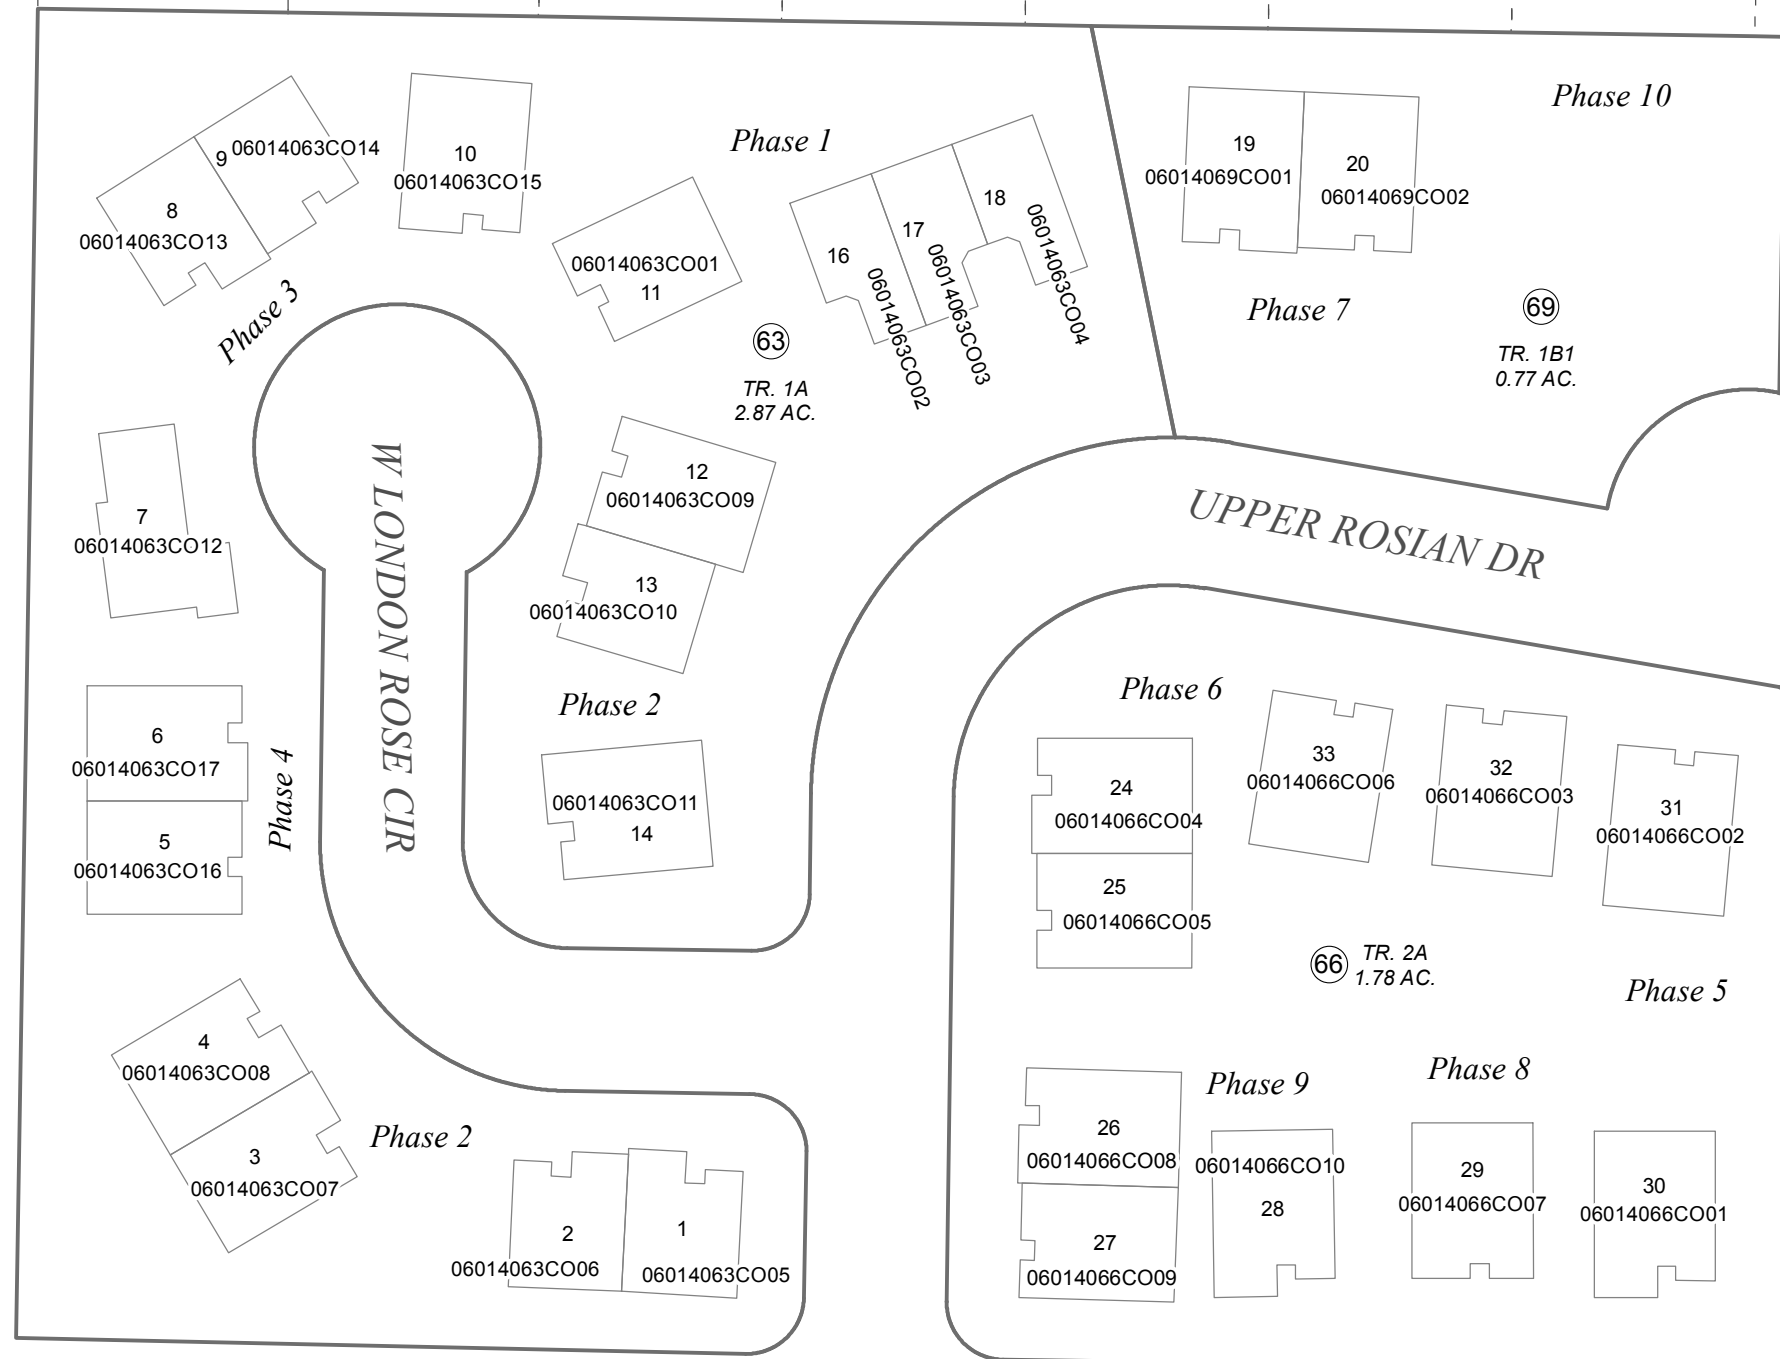

MOUNTAIN ROSE ESTATES SOLDOTNA CONDOMINIUMS

060-140
DETAIL PAGE

S KOBUK ST

JANUARY 22, 2015

For 2015 assessment roll		
Delete	Add	Revise
	To	66
	(ADDED	
	UNITS 26-28)	

Assessor's Map
Kenai Peninsula Borough

0 50 100 Feet

This map is prepared for Kenai Peninsula Borough Assessing Dept. use only and is not intended for conveyance nor is it a survey.

Note- Assessor's block Numbers Shown in Ellipses
Assessor's Parcel Numbers Shown in Circles