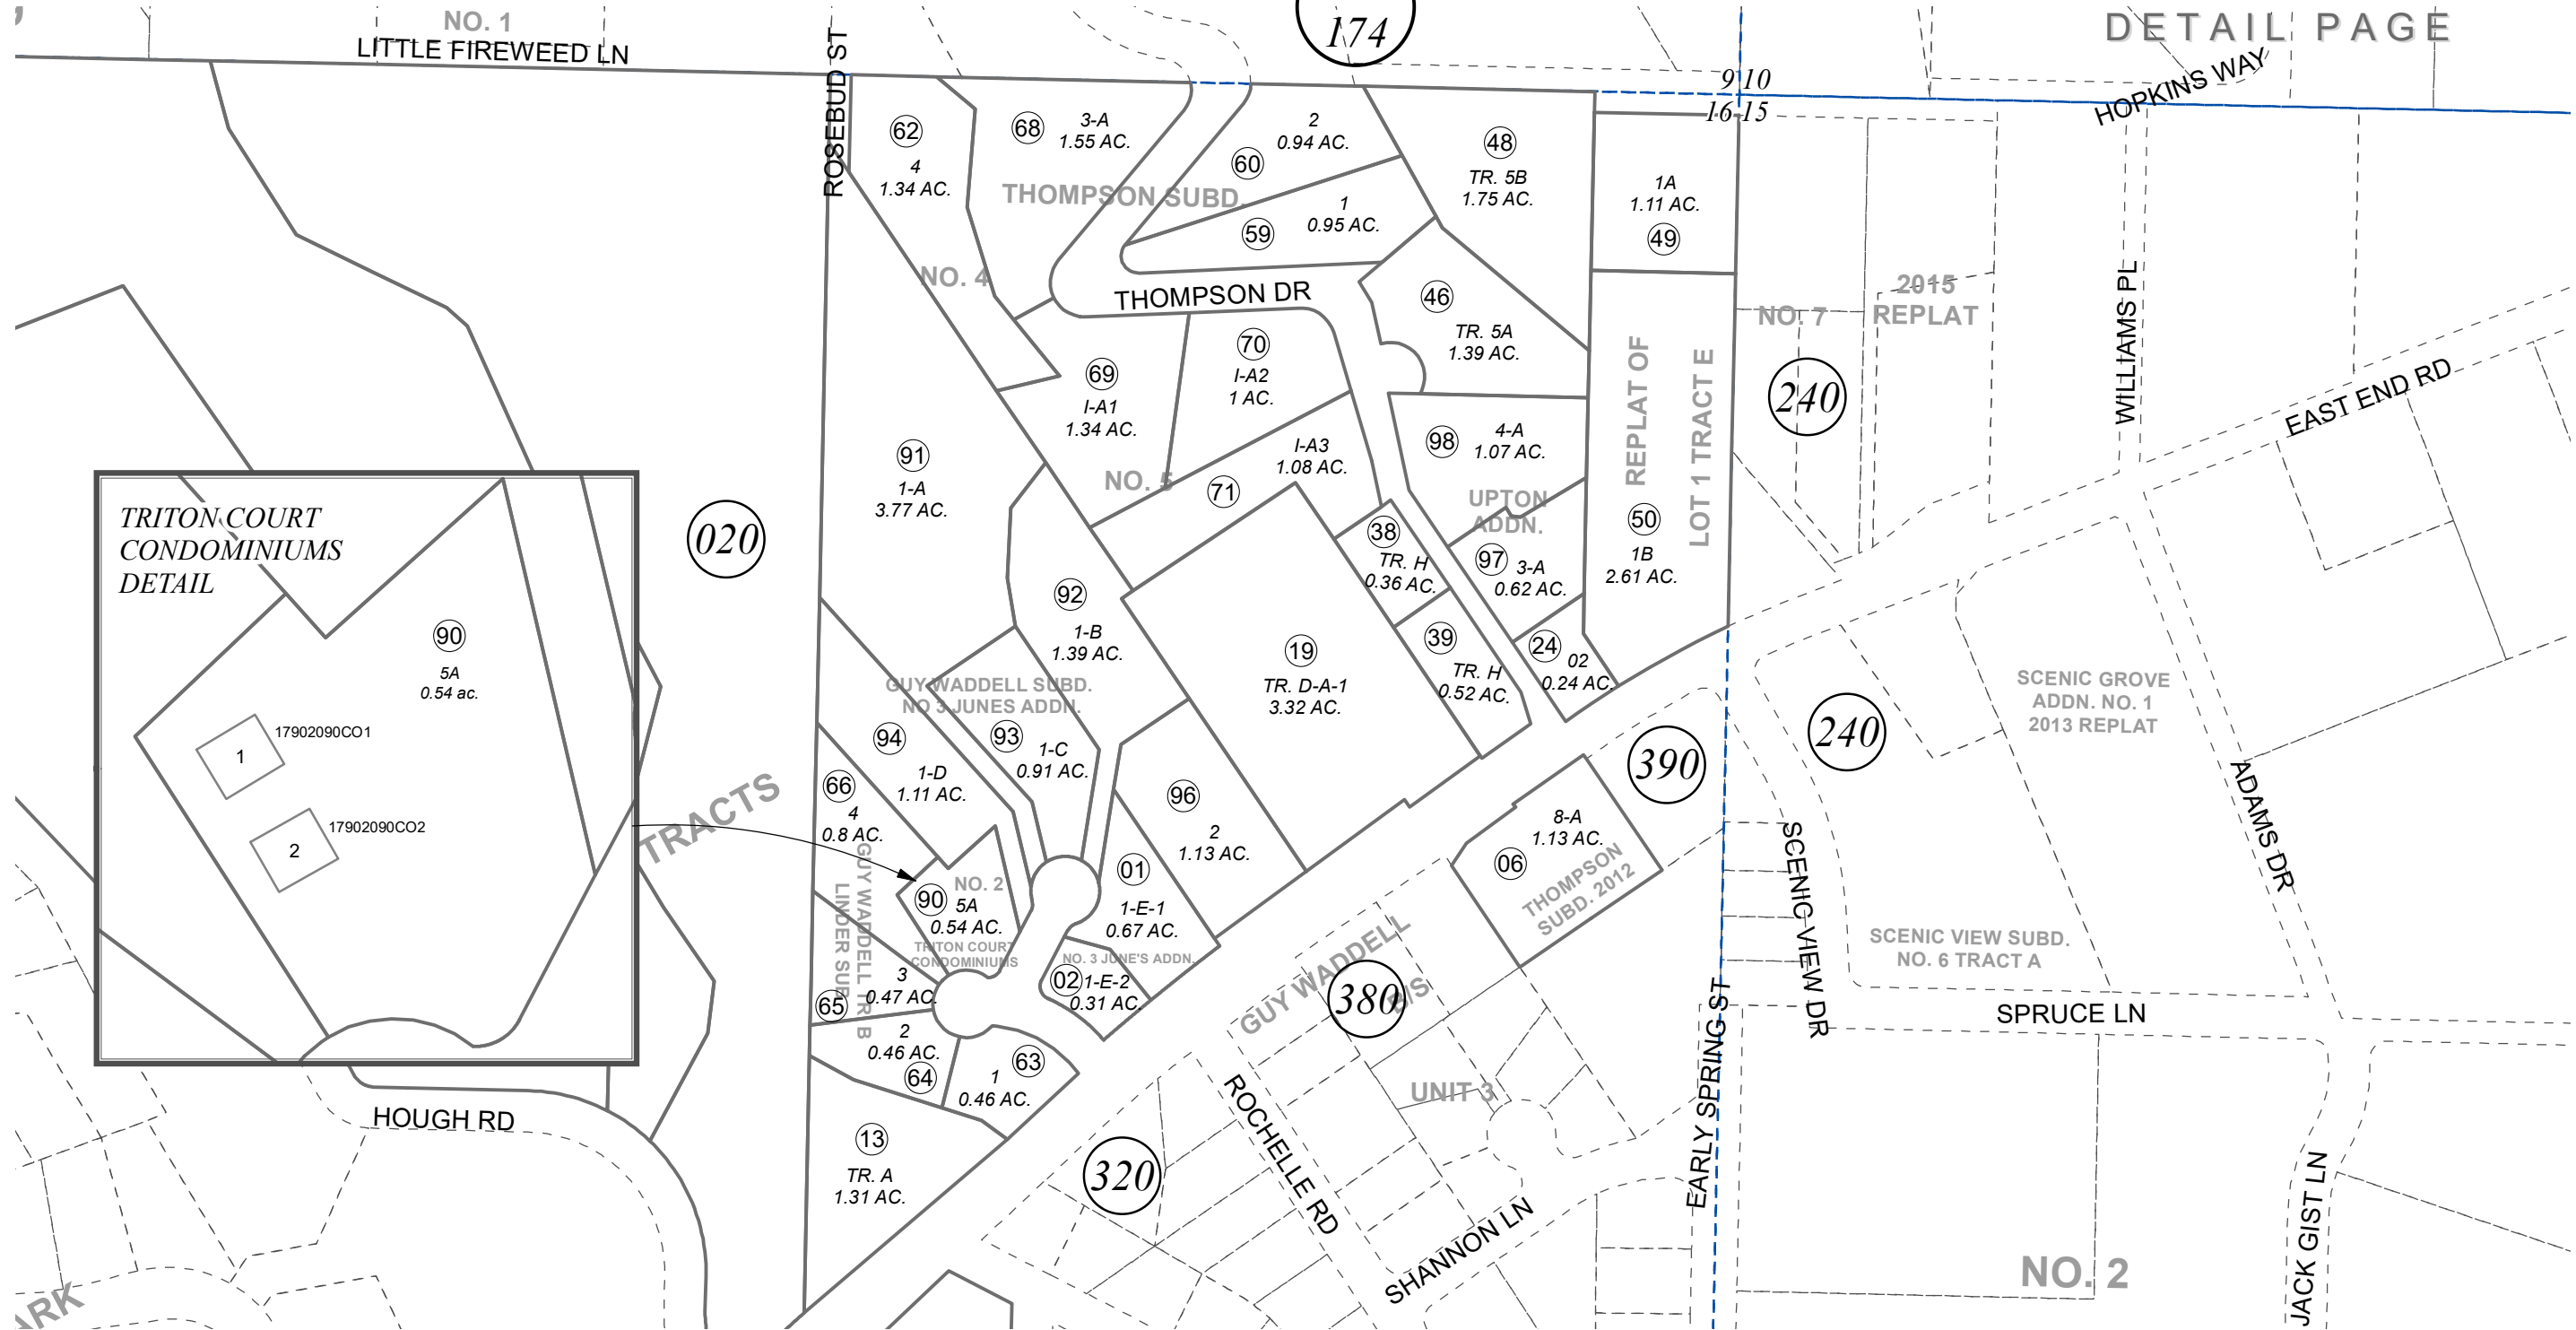

BK  
174

020

240

240

390

380

320

AUGUST 27, 2021

For 2022 assessment roll		
Delete	Add	Revise
To		
95	01,02	

0 50 100 200 Feet

Assessor's Map  
Kenai Peninsula Borough

This map is prepared for Kenai Peninsula Borough Assessing Dept. use only and is not intended for conveyance nor is it a survey.

Note- Assessor's block Numbers Shown in Ellipses  
Assessor's Parcel Numbers Shown in Circles