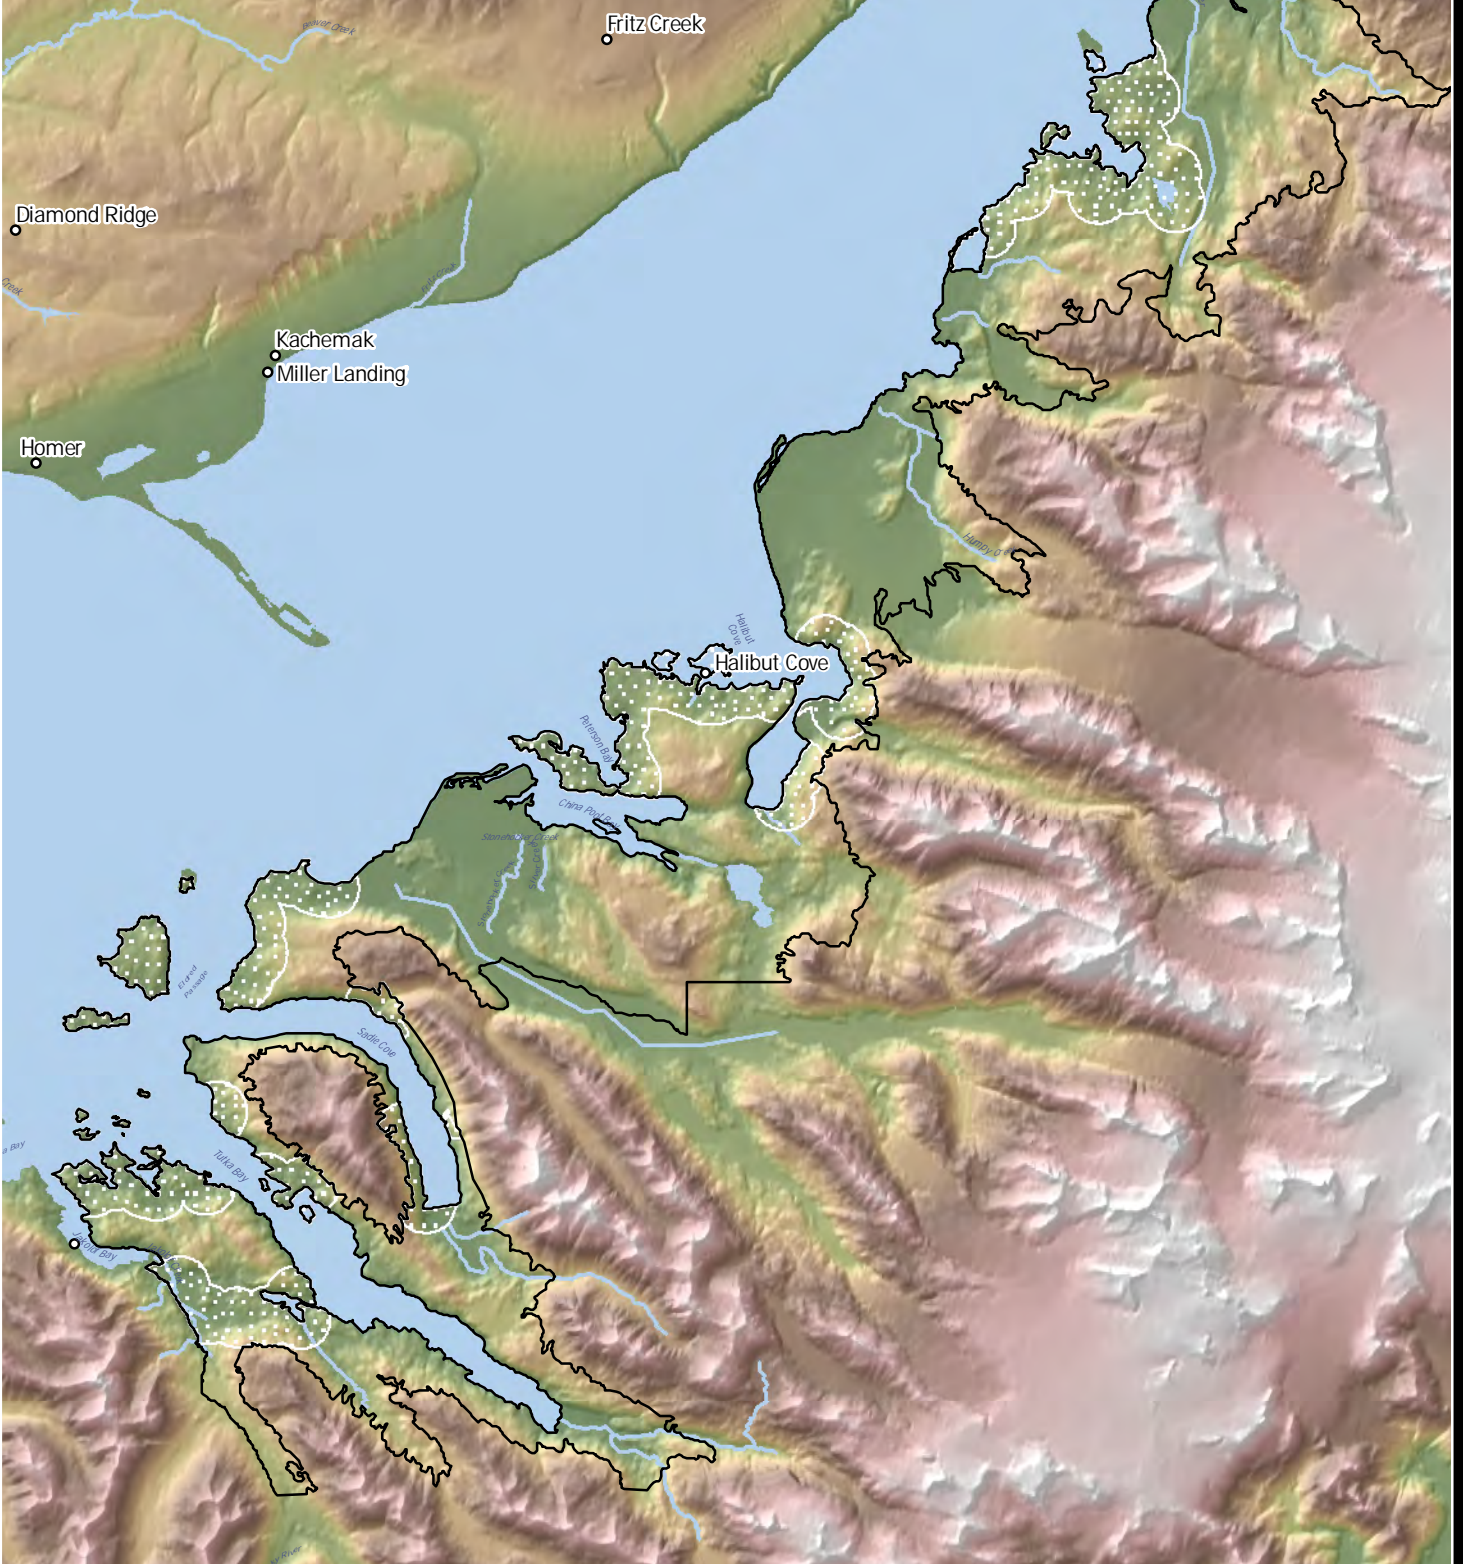

# HALIBUT COVE AND VICINITY CWPP AREA

 Wildland Urban Interface

 Community Wildfire Protection Plan Boundary

Kachemak Peninsula Borough and Spruce Bark Beetle Mitigation Program are not responsible for errors, omissions, or deletions on this map. Discrepancies in feature or boundary alignments are due to use of data from different sources. This map is not a legal representation, is produced for general informational purposes only and is not for sale. R:\Geodata\Projects\CWPP\KBA\Basemaps\HalibutCove\_intext.mxd 13-AUG-08 by